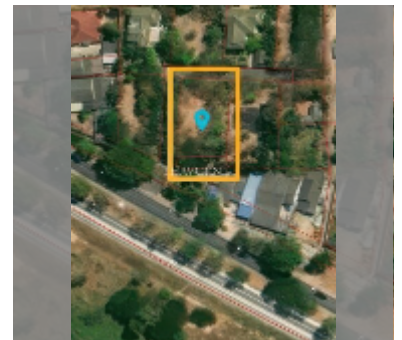

Land For sale 928 m² , Pattaya

฿ 10,500,000

UNIT PARAMETERS:

UID	LS-2127
type	land
size	928 m ²

PROJECT PARAMETERS:

details