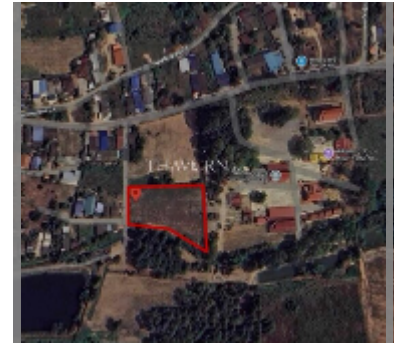

Land For sale 4660 m² , Pattaya

฿ 4,660,000

UNIT PARAMETERS:

UID	LS-2126
type	land
size	4660 m ²

PROJECT PARAMETERS:

details