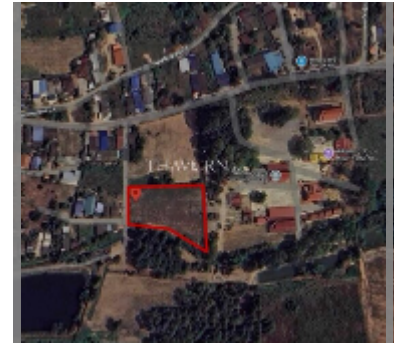

Land For sale 4660 m² , Pattaya

฿ 4,660,000

UNIT PARAMETERS:

| | |
|------|---------------------|
| UID | LS-2126 |
| type | land |
| size | 4660 m ² |

PROJECT PARAMETERS:

details