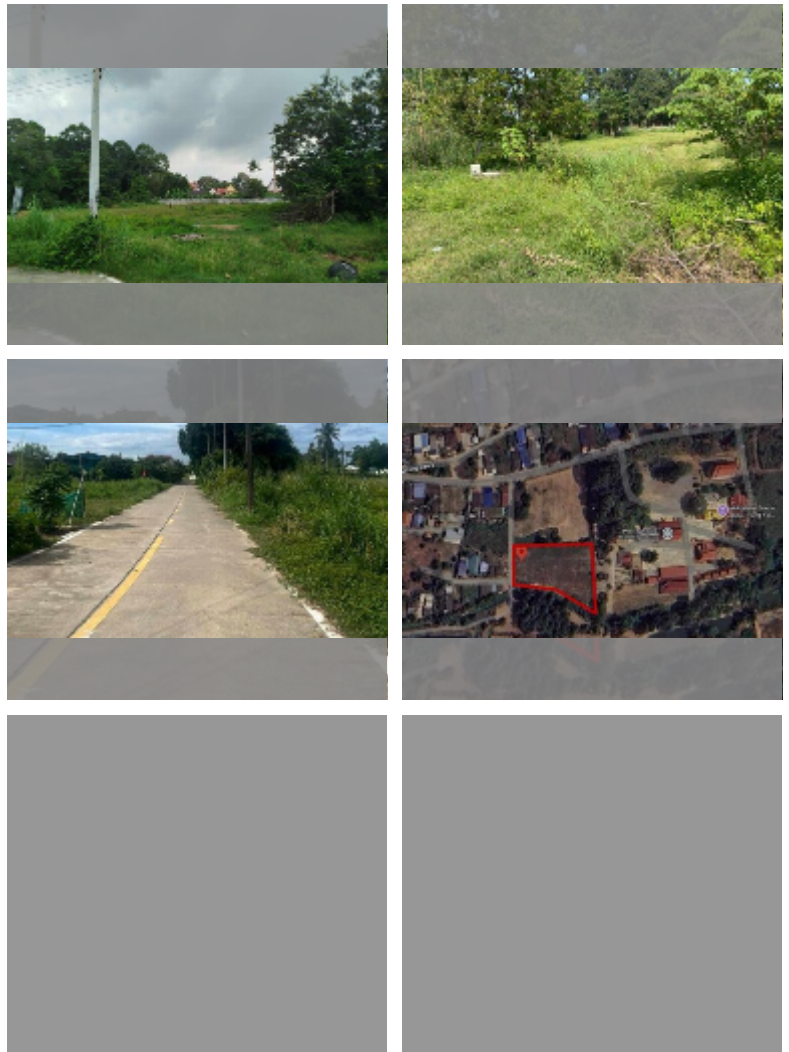

Land For sale 4660 m² , Pattaya

฿ 4,660,000

UNIT PARAMETERS:

UID	LS-2126
type	land
size	4660 m ²

PROJECT PARAMETERS:

details