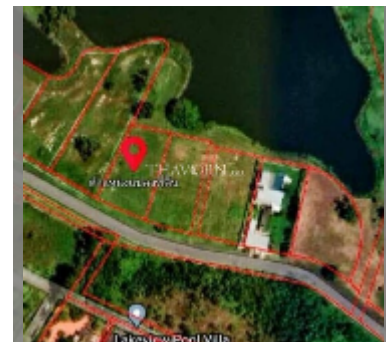

Land For sale 1504 m² , Pattaya

฿ 10,000,000

UNIT PARAMETERS:

UID	LS-2120
type	land
size	1504 m ²

PROJECT PARAMETERS:

[details](#)