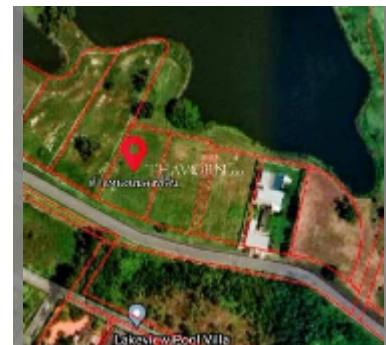

Land For sale 1504 m² , Pattaya

฿ 10,000,000

UNIT PARAMETERS:

UID	LS-2120
type	land
size	1504 m ²

PROJECT PARAMETERS:

[details](#)