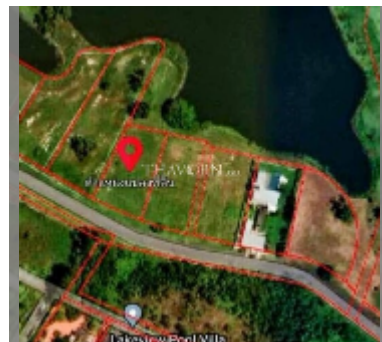

Land For sale 1504 m² , Pattaya

฿ 10,000,000

UNIT PARAMETERS:

UID	LS-2120
type	land
size	1504 m ²

PROJECT PARAMETERS:

[details](#)