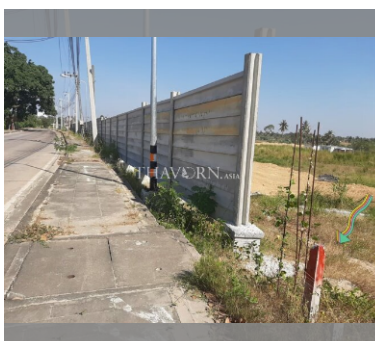

Land For sale , Pattaya

Land for sale   Huay Yai,Bang Lamung District, Chonburi Area size 9rai-230sq.wha (-) Beautiful for factories and investors. In the community Access to many routes.

฿ 60,000,000

UNIT PARAMETERS:

UID LS-2116

size 3830 wa²

VILLAGE PARAMETERS: