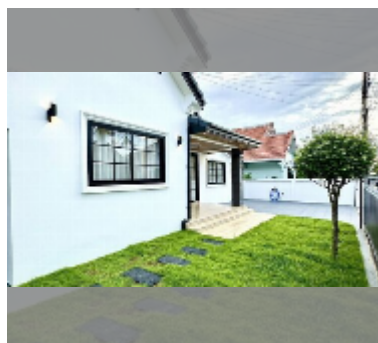

House For sale 3 bedroom 200 m² with land 252 m² in Permsub Garden Home Village, Pattaya

฿ 5,990,000

UNIT PARAMETERS:

UID	HS-5525
type	3 bedroom
size	200 m²
view	garden view
floors	1
quality	good
equipment: furniture, air conditioner, television, refrigerator	
online viewing	yes

VILLAGE PARAMETERS:

district	East Pattaya