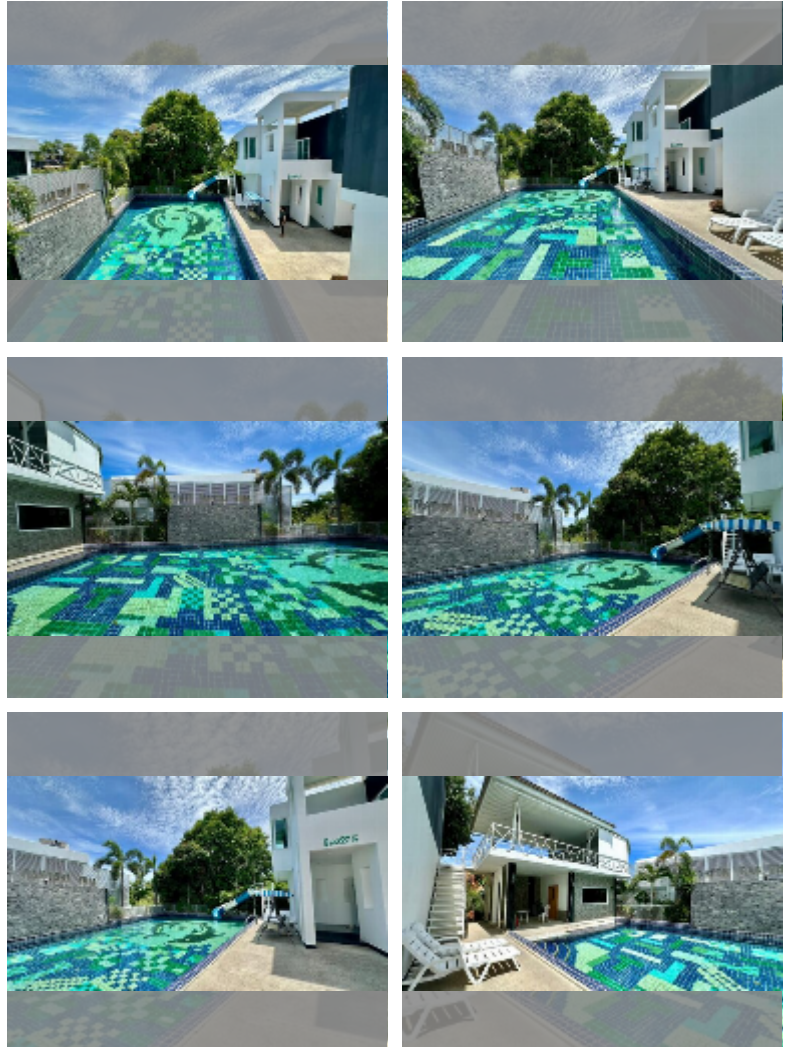

House For sale 12 bedroom 350 m² with land 1280 m² , Pattaya

฿ 55,000,000

UNIT PARAMETERS:

UID	HS-5524
type	12 bedroom
size	350 m²
view	pool view
floors	2
quality	good
equipment: furniture, air conditioner, television, refrigerator	
online viewing	yes

PROJECT PARAMETERS: