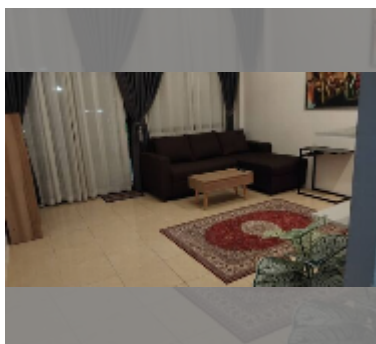

House For sale 2 bedroom 64 m² with land 128 m² , Pattaya

฿ 2,200,000

UNIT PARAMETERS:

UID	HS-5522
type	2 bedroom
size	64 m²
view	city view
floors	2
equipment: furniture, air conditioner, television	
online viewing	yes

PROJECT PARAMETERS: