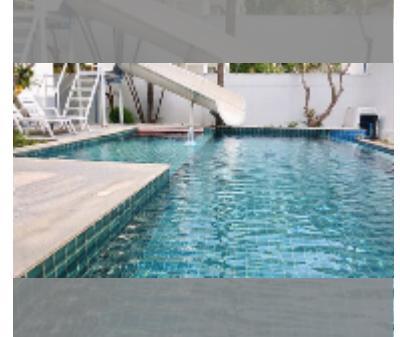

House For sale 4 bedroom 272 m² with land 272 m² in Nagawari Village, Pattaya

฿ 14,900,000

UNIT PARAMETERS:

UID	HS-5514
type	4 bedroom
size	272 m²
view	pool view
floors	3
quality	good
equipment: furniture, air conditioner, television, refrigerator	
online viewing	yes

VILLAGE PARAMETERS:

district	Na Jomtien
buildings	70
built in	2006