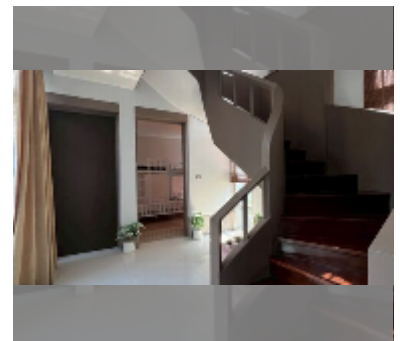

House For sale 4 bedroom 272 m² with land 272 m² in Nagawari Village, Pattaya

฿ 14,900,000

UNIT PARAMETERS:

UID	HS-5514
type	4 bedroom
size	272 m²
view	pool view
floors	3
quality	good
equipment: furniture, air conditioner, television, refrigerator	
online viewing	yes

VILLAGE PARAMETERS:

district	Na Jomtien
buildings	70
built in	2006