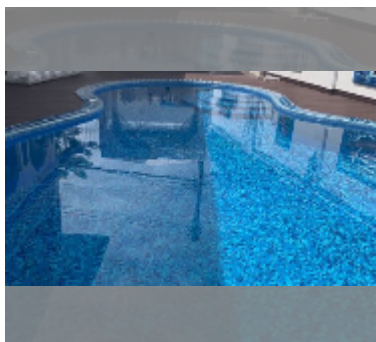

House For sale 4 bedroom 300 m² with land 350 m² in Grand T.W. Home 2, Pattaya

฿ 15,750,000

UNIT PARAMETERS:

UID	HS-5509
type	4 bedroom
size	300 m²
view	pool view
floors	2

equipment: furniture, air conditioner, television, refrigerator

VILLAGE PARAMETERS:

district	Thappraya
built in	2009