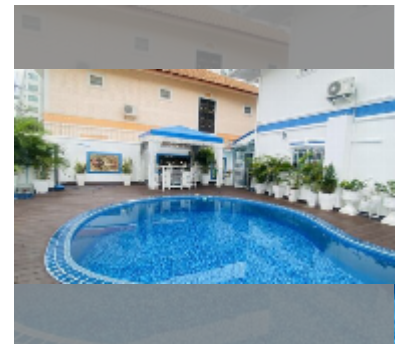

## House For sale 4 bedroom 300 m<sup>2</sup> with land 350 m<sup>2</sup> in Grand T.W. Home 2, Pattaya

**฿ 15,750,000**

**UNIT PARAMETERS:**

UID	HS-5509
type	4 bedroom
size	300 m <sup>2</sup>
view	pool view
floors	2

equipment: furniture, air conditioner, television, refrigerator

**VILLAGE PARAMETERS:**

district	Thappraya
built in	2009

[details](#)