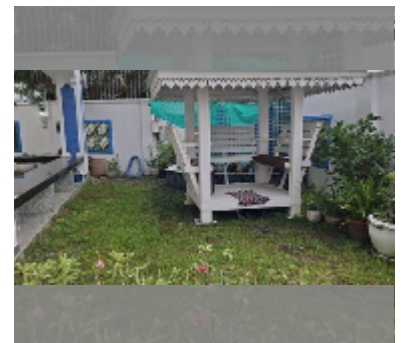

House For sale 4 bedroom 300 m² with land 350 m² in Grand T.W. Home 2, Pattaya

฿ 15,750,000

UNIT PARAMETERS:

UID	HS-5509
type	4 bedroom
size	300 m²
view	pool view
floors	2

equipment: furniture, air conditioner, television, refrigerator

VILLAGE PARAMETERS:

district	Thappraya
built in	2009