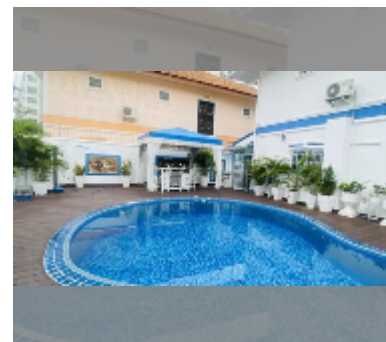

House For sale 4 bedroom 300 m² with land 350 m² in Grand T.W. Home 2, Pattaya

฿ 15,750,000

UNIT PARAMETERS:

UID	HS-5509
type	4 bedroom
size	300 m²
view	pool view
floors	2
equipment: furniture, air conditioner, television, refrigerator	

VILLAGE PARAMETERS:

district	Thappraya
built in	2009