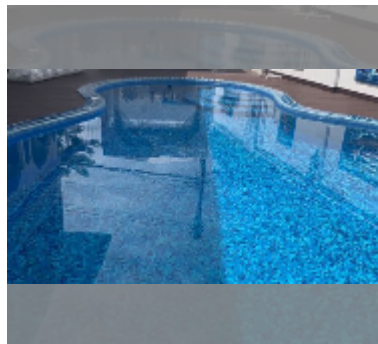

## House For sale 4 bedroom 300 m<sup>2</sup> with land 350 m<sup>2</sup> in Grand T.W. Home 2, Pattaya

**฿ 15,750,000**

**UNIT PARAMETERS:**

UID	HS-5509
type	4 bedroom
size	300 m <sup>2</sup>
view	pool view
floors	2

equipment: furniture, air conditioner, television, refrigerator

**VILLAGE PARAMETERS:**

district	Thappraya
built in	2009

[details](#)