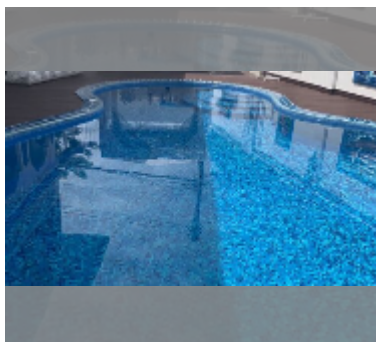

House For sale 4 bedroom 300 m² with land 350 m² in Grand T.W. Home 2, Pattaya

฿ 15,750,000

UNIT PARAMETERS:

UID	HS-5509
type	4 bedroom
size	300 m²
view	pool view
floors	2
equipment: furniture, air conditioner, television, refrigerator	

VILLAGE PARAMETERS:

district	Thappraya
built in	2009