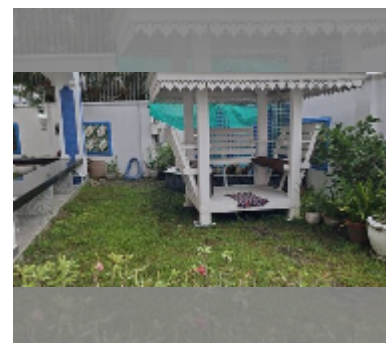

House For sale 4 bedroom 300 m² with land 350 m² in Grand T.W. Home 2, Pattaya

฿ 15,750,000

UNIT PARAMETERS:

UID	HS-5509
type	4 bedroom
size	300 m²
view	pool view
floors	2
equipment: furniture, air conditioner, television, refrigerator	

VILLAGE PARAMETERS:

district	Thappraya
built in	2009