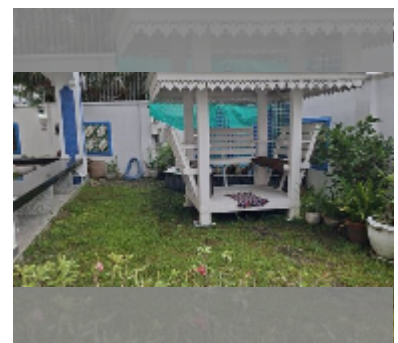

House For sale 4 bedroom 300 m² with land 350 m² in Grand T.W. Home 2, Pattaya

฿ 15,750,000

UNIT PARAMETERS:

UID	HS-5509
type	4 bedroom
size	300 m²
view	pool view
floors	2

equipment: furniture, air conditioner, television, refrigerator

VILLAGE PARAMETERS:

district	Thappraya
built in	2009