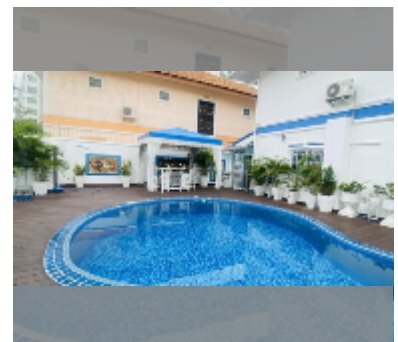

House For sale 4 bedroom 300 m² with land 350 m² in Grand T.W. Home 2, Pattaya

฿ 15,750,000

UNIT PARAMETERS:

UID	HS-5509
type	4 bedroom
size	300 m²
view	pool view
floors	2

equipment: furniture, air conditioner, television, refrigerator

VILLAGE PARAMETERS:

district	Thappraya
built in	2009