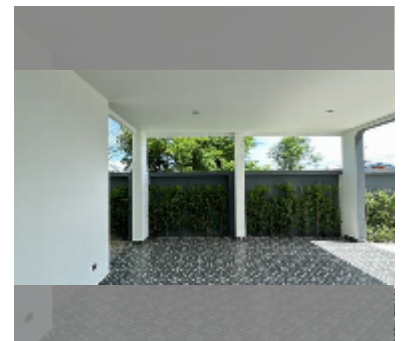

House For sale 3 bedroom 150 m² with land 208 m² in Celestial villa pattaya, Pattaya

฿ 9,900,000

UNIT PARAMETERS:

UID	HS-5508
type	3 bedroom
size	150 m²
view	pool view
floors	1
quality	good
equipment: furniture, air conditioner, television, refrigerator	

VILLAGE PARAMETERS:

district	East Pattaya
buildings	13
floors	2
built in	2023