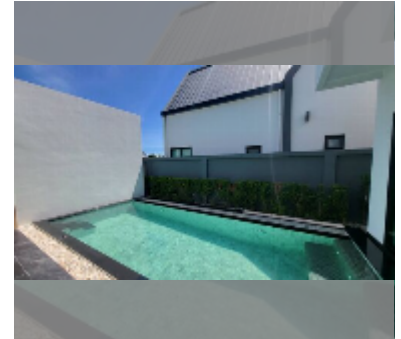

House For sale 3 bedroom 150 m² with land 208 m² in Celestial villa pattaya, Pattaya

฿ 9,900,000

UNIT PARAMETERS:

UID	HS-5508
type	3 bedroom
size	150 m²
view	pool view
floors	1
quality	good
equipment: furniture, air conditioner, television, refrigerator	

VILLAGE PARAMETERS:

district	East Pattaya
buildings	13
floors	2
built in	2023