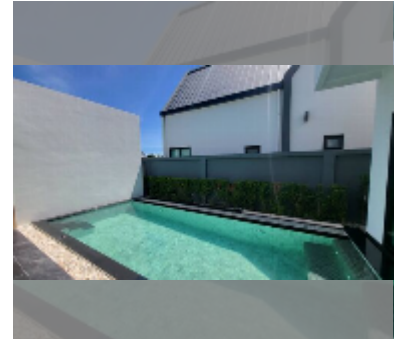

House For sale 3 bedroom 150 m² with land 208 m² in Celestial villa pattaya, Pattaya

฿ 9,900,000

UNIT PARAMETERS:

UID	HS-5508
type	3 bedroom
size	150 m²
view	pool view
floors	1
quality	good
equipment: furniture, air conditioner, television, refrigerator	

VILLAGE PARAMETERS:

district	East Pattaya
buildings	13
floors	2
built in	2023