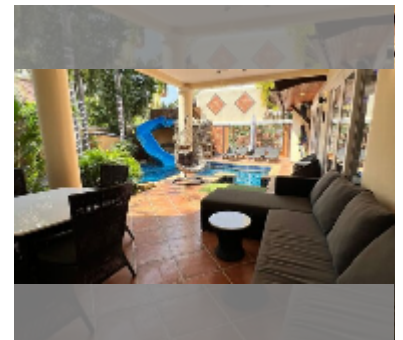

House For sale 4 bedroom 260 m² with land 300 m² in Chateau Dale Thabali Village, Pattaya

฿ 23,950,000

UNIT PARAMETERS:

UID	HS-5506
type	4 bedroom
size	260 m²
view	pool view
floors	1
quality	good
equipment: furniture, air conditioner, television, washing-machine, refrigerator	

VILLAGE PARAMETERS:

district	Thappraya