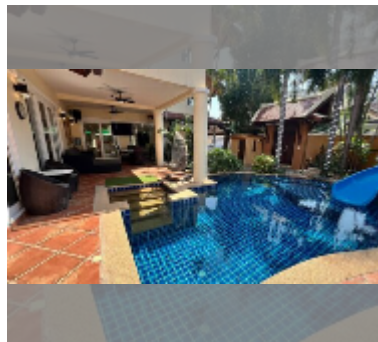

House For sale 4 bedroom 260 m² with land 300 m² in Chateau Dale Thabali Village, Pattaya

฿ 23,950,000

UNIT PARAMETERS:

UID	HS-5506
type	4 bedroom
size	260 m²
view	pool view
floors	1
quality	good
equipment: furniture, air conditioner, television, washing-machine, refrigerator	

VILLAGE PARAMETERS:

district	Thappraya