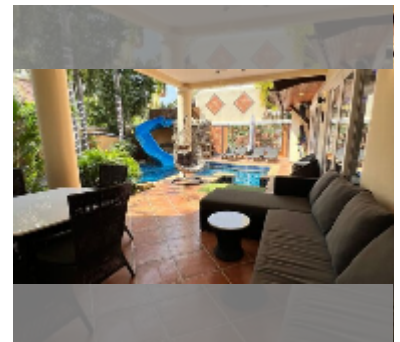

House For sale 4 bedroom 260 m² with land 300 m² in Chateau Dale Thabali Village, Pattaya

฿ 23,950,000

UNIT PARAMETERS:

UID	HS-5506
type	4 bedroom
size	260 m²
view	pool view
floors	1
quality	good
equipment: furniture, air conditioner, television, washing-machine, refrigerator	

VILLAGE PARAMETERS:

district	Thappraya