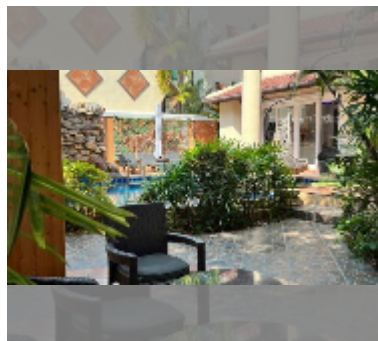

House For sale 4 bedroom 260 m² with land 300 m² in Chateau Dale Thabali Village, Pattaya

฿ 23,950,000

UNIT PARAMETERS:

UID	HS-5506
type	4 bedroom
size	260 m²
view	pool view
floors	1
quality	good
equipment: furniture, air conditioner, television, washing-machine, refrigerator	

VILLAGE PARAMETERS:

district	Thappraya