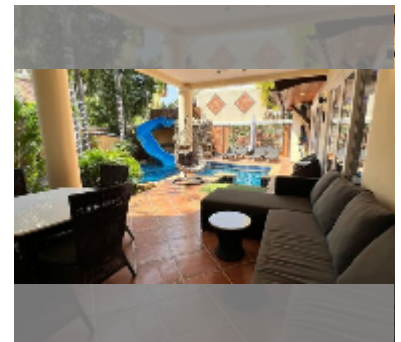

House For sale 4 bedroom 260 m² with land 300 m² in Chateau Dale Thabali Village, Pattaya

฿ 23,950,000

UNIT PARAMETERS:

UID	HS-5506
type	4 bedroom
size	260 m²
view	pool view
floors	1
quality	good
equipment: furniture, air conditioner, television, washing-machine, refrigerator	

VILLAGE PARAMETERS:

district	Thappraya