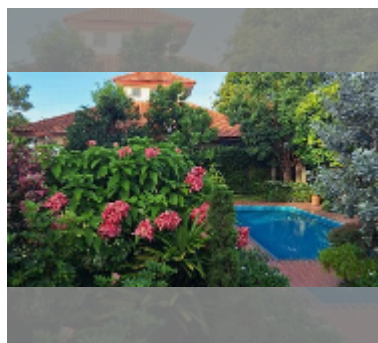

House For sale 3 bedroom 120 m² with land 420 m² in Boss Village, Pattaya

฿ 13,130,000

UNIT PARAMETERS:

UID	HS-5505
type	3 bedroom
size	120 m²
view	garden view
floors	1

equipment: furniture, air conditioner, television, washing-machine, refrigerator

VILLAGE PARAMETERS:

district	East Pattaya