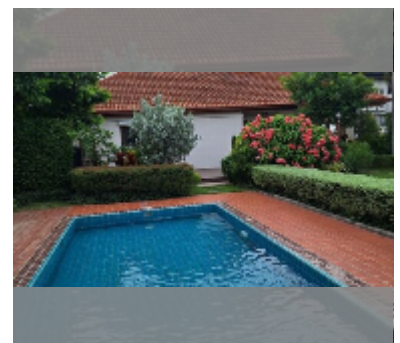

House For sale 3 bedroom 120 m² with land 420 m² in Boss Village, Pattaya

฿ 13,130,000

UNIT PARAMETERS:

UID	HS-5505
type	3 bedroom
size	120 m²
view	garden view
floors	1

equipment: furniture, air conditioner, television, washing-machine, refrigerator

VILLAGE PARAMETERS:

district	East Pattaya