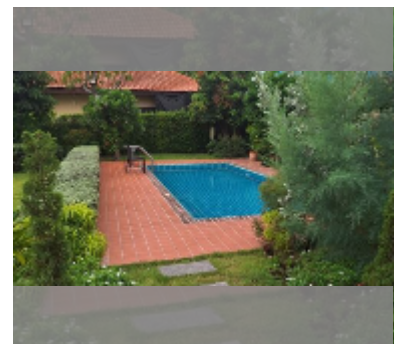

House For sale 3 bedroom 120 m² with land 420 m² in Boss Village, Pattaya

฿ 13,130,000

UNIT PARAMETERS:

UID	HS-5505
type	3 bedroom
size	120 m²
view	garden view
floors	1

equipment: furniture, air conditioner, television, washing-machine, refrigerator

VILLAGE PARAMETERS:

district	East Pattaya