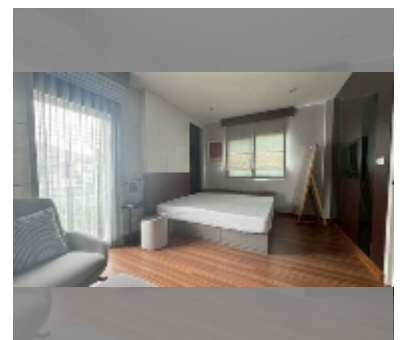

House For sale 3 bedroom 200 m² with land 180 m² in Supalai Ville Pattaya-Motorway, Pattaya

฿ 6,700,000

UNIT PARAMETERS:

UID	HS-5478
type	3 bedroom
size	200 m²
view	city view
floors	2
quality	good
equipment: furniture, air conditioner, television, refrigerator	

VILLAGE PARAMETERS:

district	East Pattaya