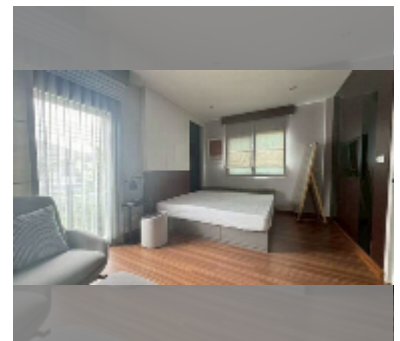

House For sale 3 bedroom 200 m² with land 180 m² in Supalai Ville Pattaya-Motorway, Pattaya

฿ 6,700,000

UNIT PARAMETERS:

UID	HS-5478
type	3 bedroom
size	200 m²
view	city view
floors	2
quality	good
equipment: furniture, air conditioner, television, refrigerator	

VILLAGE PARAMETERS:

district	East Pattaya