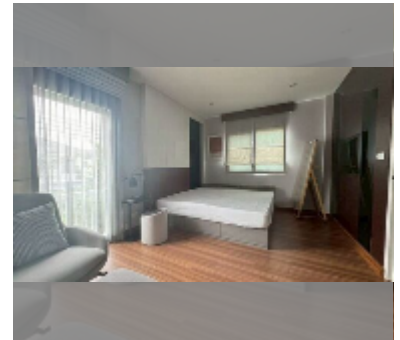

House For sale 3 bedroom 200 m² with land 180 m² in Supalai Ville Pattaya-Motorway, Pattaya

฿ 6,700,000

UNIT PARAMETERS:

UID	HS-5478
type	3 bedroom
size	200 m²
view	city view
floors	2
quality	good
equipment: furniture, air conditioner, television, refrigerator	

VILLAGE PARAMETERS:

district	East Pattaya