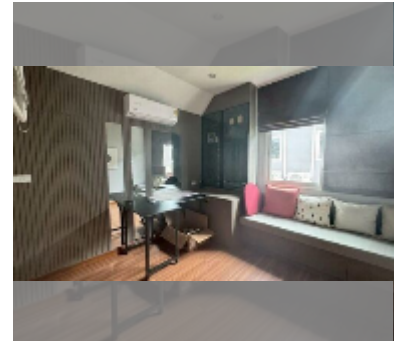

House For sale 3 bedroom 200 m² with land 180 m² in Supalai Ville Pattaya-Motorway, Pattaya

฿ 6,700,000

UNIT PARAMETERS:

UID	HS-5478
type	3 bedroom
size	200 m²
view	city view
floors	2
quality	good
equipment: furniture, air conditioner, television, refrigerator	

VILLAGE PARAMETERS:

district	East Pattaya