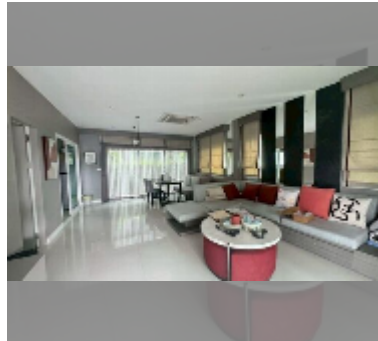

House For sale 3 bedroom 200 m² with land 180 m² in Supalai Ville Pattaya-Motorway, Pattaya

฿ 6,700,000

UNIT PARAMETERS:

UID	HS-5478
type	3 bedroom
size	200 m²
view	city view
floors	2
quality	good
equipment: furniture, air conditioner, television, refrigerator	

VILLAGE PARAMETERS:

district	East Pattaya