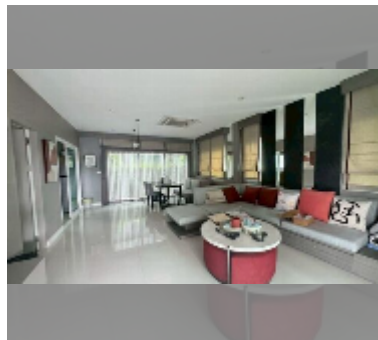

House For sale 3 bedroom 200 m² with land 180 m² in Supalai Ville Pattaya-Motorway, Pattaya

฿ 6,700,000

UNIT PARAMETERS:

UID	HS-5478
type	3 bedroom
size	200 m²
view	city view
floors	2
quality	good
equipment: furniture, air conditioner, television, refrigerator	

VILLAGE PARAMETERS:

district	East Pattaya