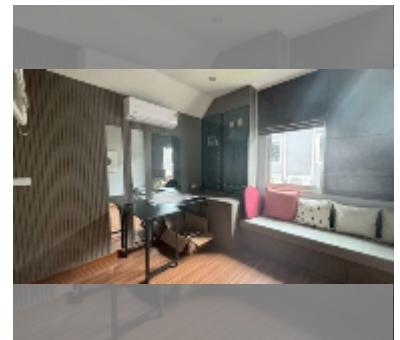

House For sale 3 bedroom 200 m² with land 180 m² in Supalai Ville Pattaya-Motorway, Pattaya

฿ 6,700,000

UNIT PARAMETERS:

UID	HS-5478
type	3 bedroom
size	200 m²
view	city view
floors	2
quality	good
equipment: furniture, air conditioner, television, refrigerator	

VILLAGE PARAMETERS:

district	East Pattaya