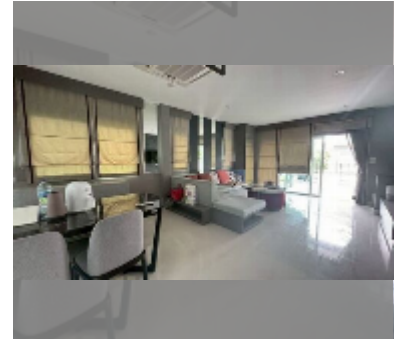

House For sale 3 bedroom 200 m² with land 180 m² in Supalai Ville Pattaya-Motorway, Pattaya

฿ 6,700,000

UNIT PARAMETERS:

UID	HS-5478
type	3 bedroom
size	200 m²
view	city view
floors	2
quality	good
equipment: furniture, air conditioner, television, refrigerator	

VILLAGE PARAMETERS:

district	East Pattaya