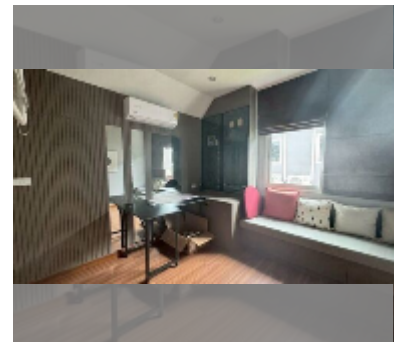

House For sale 3 bedroom 200 m² with land 180 m² in Supalai Ville Pattaya-Motorway, Pattaya

฿ 6,700,000

UNIT PARAMETERS:

UID	HS-5478
type	3 bedroom
size	200 m²
view	city view
floors	2
quality	good
equipment: furniture, air conditioner, television, refrigerator	

VILLAGE PARAMETERS:

district	East Pattaya