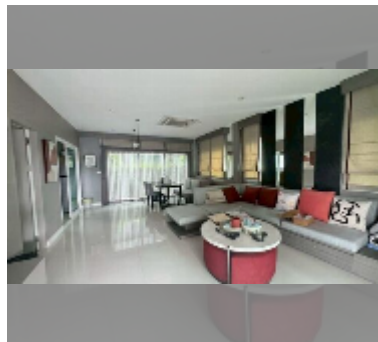

House For sale 3 bedroom 200 m² with land 180 m² in Supalai Ville Pattaya-Motorway, Pattaya

฿ 6,700,000

UNIT PARAMETERS:

UID	HS-5478
type	3 bedroom
size	200 m²
view	city view
floors	2
quality	good
equipment: furniture, air conditioner, television, refrigerator	

VILLAGE PARAMETERS:

district	East Pattaya