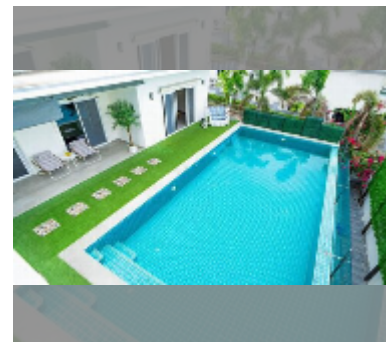

House For sale 5 bedroom 350 m² with land 600 m² in Siam Royal View, Pattaya

฿ 29,900,000

UNIT PARAMETERS:

UID	HS-5477
type	5 bedroom
size	350 m ²
view	pool view
floors	1

VILLAGE PARAMETERS:

district	East Pattaya
buildings	212