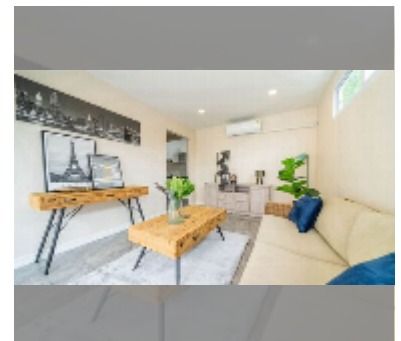

House For sale 5 bedroom 350 m² with land 600 m² in Siam Royal View, Pattaya

฿ 29,900,000

UNIT PARAMETERS:

UID	HS-5477
type	5 bedroom
size	350 m²
view	pool view
floors	1

VILLAGE PARAMETERS:

district	East Pattaya
buildings	212