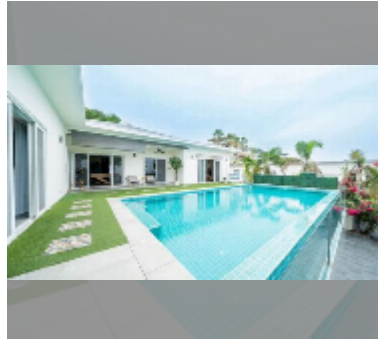

House For sale 5 bedroom 350 m² with land 600 m² in Siam Royal View, Pattaya

฿ 29,900,000

UNIT PARAMETERS:

UID	HS-5477
type	5 bedroom
size	350 m²
view	pool view
floors	1

VILLAGE PARAMETERS:

district	East Pattaya
buildings	212