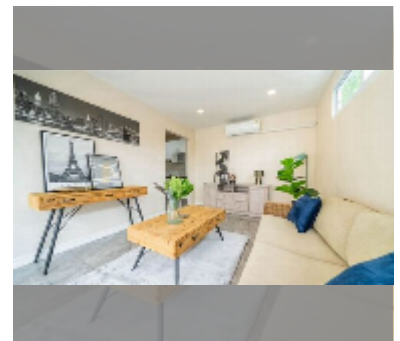

House For sale 5 bedroom 350 m² with land 600 m² in Siam Royal View, Pattaya

฿ 29,900,000

UNIT PARAMETERS:

UID	HS-5477
type	5 bedroom
size	350 m ²
view	pool view
floors	1

VILLAGE PARAMETERS:

district	East Pattaya
buildings	212