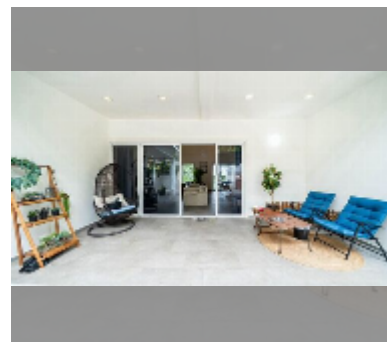

House For sale 5 bedroom 350 m² with land 600 m² in Siam Royal View, Pattaya

฿ 29,900,000

UNIT PARAMETERS:

UID	HS-5477
type	5 bedroom
size	350 m ²
view	pool view
floors	1

VILLAGE PARAMETERS:

district	East Pattaya
buildings	212