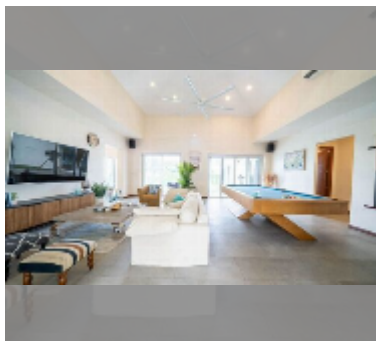

House For sale 5 bedroom 350 m² with land 600 m² in Siam Royal View, Pattaya

฿ 29,900,000

UNIT PARAMETERS:

UID	HS-5477
type	5 bedroom
size	350 m ²
view	pool view
floors	1

VILLAGE PARAMETERS:

district	East Pattaya
buildings	212