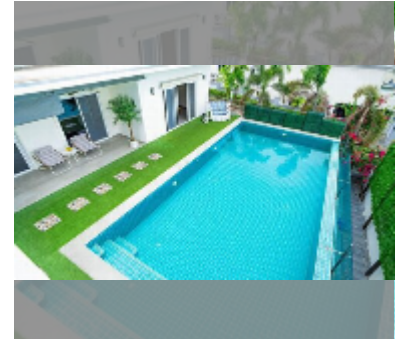

House For sale 5 bedroom 350 m² with land 600 m² in Siam Royal View, Pattaya

฿ 29,900,000

UNIT PARAMETERS:

UID	HS-5477
type	5 bedroom
size	350 m²
view	pool view
floors	1

VILLAGE PARAMETERS:

district	East Pattaya
buildings	212