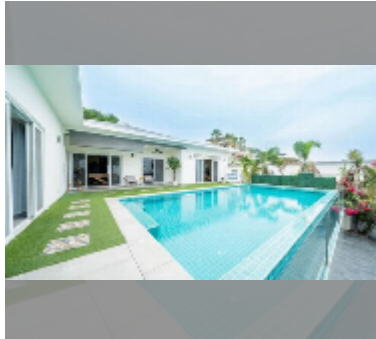

House For sale 5 bedroom 350 m² with land 600 m² in Siam Royal View, Pattaya

฿ 29,900,000

UNIT PARAMETERS:

UID	HS-5477
type	5 bedroom
size	350 m ²
view	pool view
floors	1

VILLAGE PARAMETERS:

district	East Pattaya
buildings	212