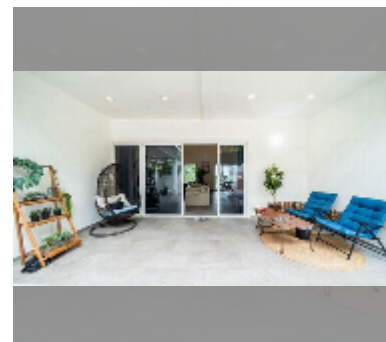

House For sale 5 bedroom 350 m² with land 600 m² in Siam Royal View, Pattaya

฿ 29,900,000

UNIT PARAMETERS:

UID	HS-5477
type	5 bedroom
size	350 m ²
view	pool view
floors	1

VILLAGE PARAMETERS:

district	East Pattaya
buildings	212