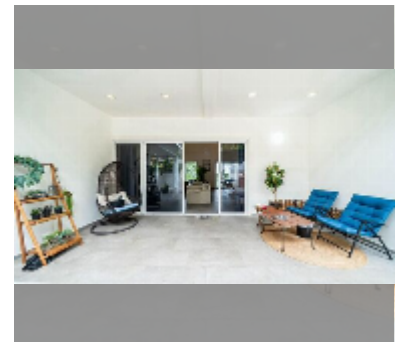

House For sale 5 bedroom 350 m² with land 600 m² in Siam Royal View, Pattaya

฿ 29,900,000

UNIT PARAMETERS:

UID	HS-5477
type	5 bedroom
size	350 m²
view	pool view
floors	1

VILLAGE PARAMETERS:

district	East Pattaya
buildings	212