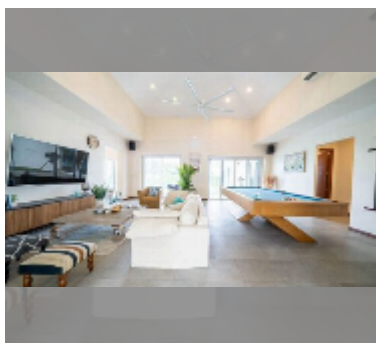

House For sale 5 bedroom 350 m² with land 600 m² in Siam Royal View, Pattaya

฿ 29,900,000

UNIT PARAMETERS:

UID	HS-5477
type	5 bedroom
size	350 m ²
view	pool view
floors	1

VILLAGE PARAMETERS:

district	East Pattaya
buildings	212