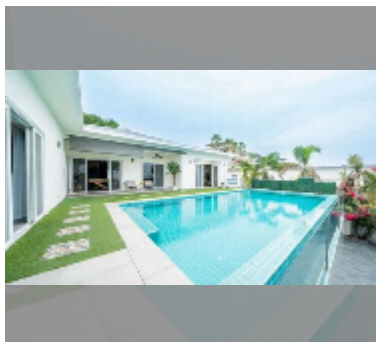

House For sale 5 bedroom 350 m² with land 600 m² in Siam Royal View, Pattaya

฿ 29,900,000

UNIT PARAMETERS:

UID	HS-5477
type	5 bedroom
size	350 m ²
view	pool view
floors	1

VILLAGE PARAMETERS:

district	East Pattaya
buildings	212