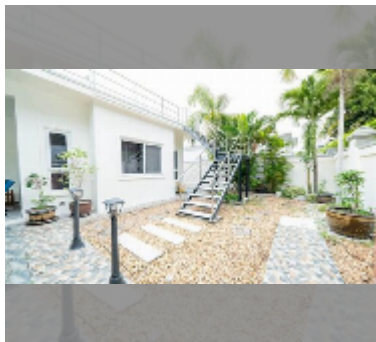

House For sale 5 bedroom 350 m² with land 600 m² in Siam Royal View, Pattaya

฿ 29,900,000

UNIT PARAMETERS:

UID	HS-5477
type	5 bedroom
size	350 m ²
view	pool view
floors	1

VILLAGE PARAMETERS:

district	East Pattaya
buildings	212