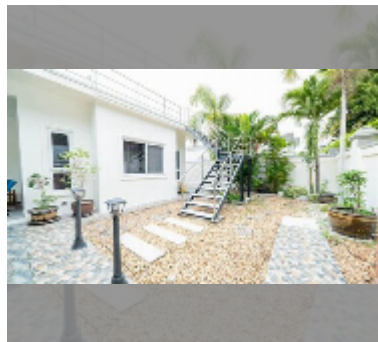

House For sale 5 bedroom 350 m² with land 600 m² in Siam Royal View, Pattaya

฿ 29,900,000

UNIT PARAMETERS:

UID	HS-5477
type	5 bedroom
size	350 m²
view	pool view
floors	1

VILLAGE PARAMETERS:

district	East Pattaya
buildings	212