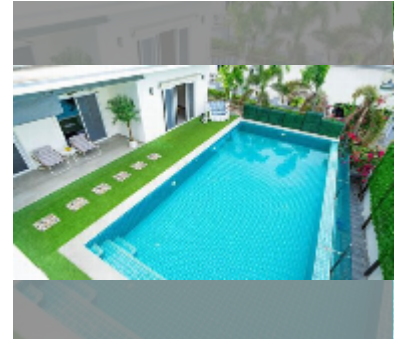

House For sale 5 bedroom 350 m² with land 600 m² in Siam Royal View, Pattaya

฿ 29,900,000

UNIT PARAMETERS:

UID	HS-5477
type	5 bedroom
size	350 m ²
view	pool view
floors	1

VILLAGE PARAMETERS:

district	East Pattaya
buildings	212