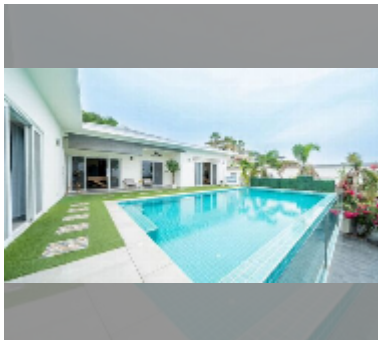

House For sale 5 bedroom 350 m² with land 600 m² in Siam Royal View, Pattaya

฿ 29,900,000

UNIT PARAMETERS:

UID	HS-5477
type	5 bedroom
size	350 m ²
view	pool view
floors	1

VILLAGE PARAMETERS:

district	East Pattaya
buildings	212