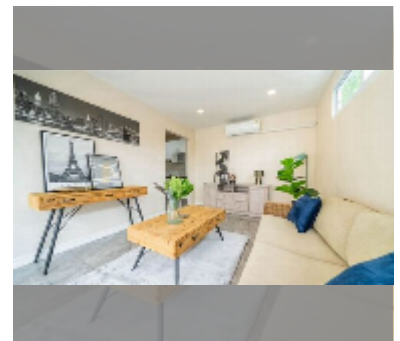

House For sale 5 bedroom 350 m² with land 600 m² in Siam Royal View, Pattaya

฿ 29,900,000

UNIT PARAMETERS:

| | |
|--------|--------------------|
| UID | HS-5477 |
| type | 5 bedroom |
| size | 350 m ² |
| view | pool view |
| floors | 1 |