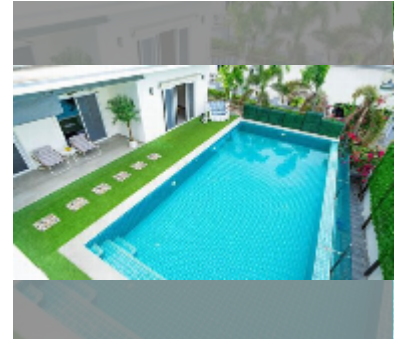

House For sale 5 bedroom 350 m² with land 600 m² in Siam Royal View, Pattaya

฿ 29,900,000

UNIT PARAMETERS:

UID	HS-5477
type	5 bedroom
size	350 m²
view	pool view
floors	1

VILLAGE PARAMETERS:

district	East Pattaya
buildings	212