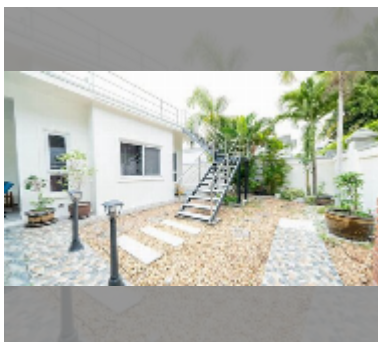

House For sale 5 bedroom 350 m² with land 600 m² in Siam Royal View, Pattaya

฿ 29,900,000

UNIT PARAMETERS:

UID	HS-5477
type	5 bedroom
size	350 m ²
view	pool view
floors	1

VILLAGE PARAMETERS:

district	East Pattaya
buildings	212