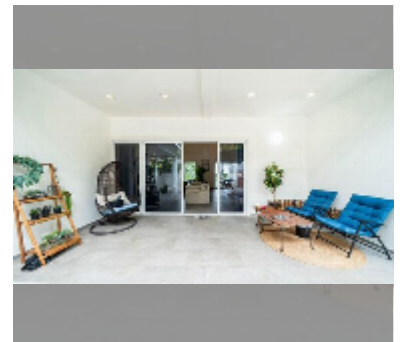

House For sale 5 bedroom 350 m² with land 600 m² in Siam Royal View, Pattaya

฿ 29,900,000

UNIT PARAMETERS:

UID	HS-5477
type	5 bedroom
size	350 m²
view	pool view
floors	1

VILLAGE PARAMETERS:

district	East Pattaya
buildings	212