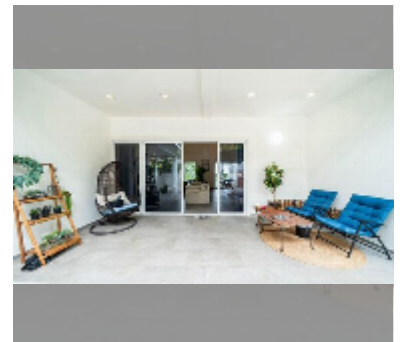

House For sale 5 bedroom 350 m² with land 600 m² in Siam Royal View, Pattaya

฿ 29,900,000

UNIT PARAMETERS:

UID	HS-5477
type	5 bedroom
size	350 m ²
view	pool view
floors	1

VILLAGE PARAMETERS:

district	East Pattaya
buildings	212