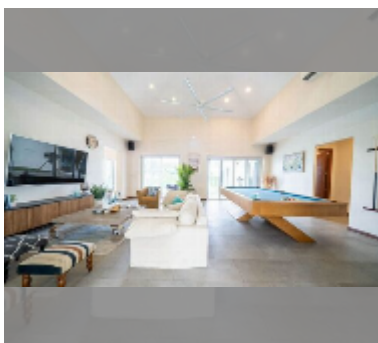

House For sale 5 bedroom 350 m² with land 600 m² in Siam Royal View, Pattaya

฿ 29,900,000

UNIT PARAMETERS:

UID	HS-5477
type	5 bedroom
size	350 m ²
view	pool view
floors	1

VILLAGE PARAMETERS:

district	East Pattaya
buildings	212