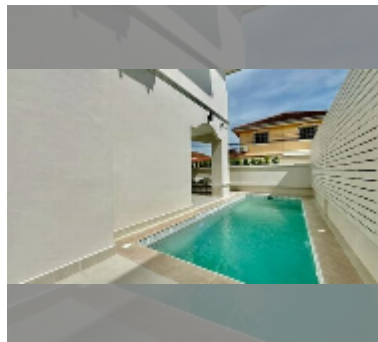

House For sale 4 bedroom 350 m² with land 240 m² in wonderland 2, Pattaya

฿ 13,900,000

UNIT PARAMETERS:

UID	HS-5476
type	4 bedroom
size	350 m²
view	pool view
floors	2
quality	good
equipment: furniture, air conditioner, television, washing-machine, refrigerator	

VILLAGE PARAMETERS:

district	East Pattaya
buildings	46
built in	2004