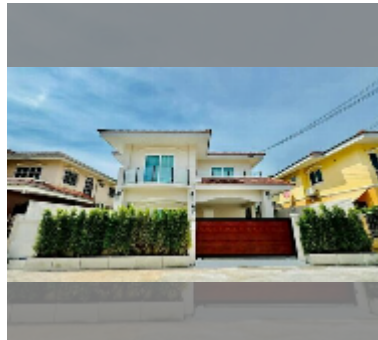

House For sale 4 bedroom 350 m² with land 240 m² in wonderland 2, Pattaya

฿ 13,900,000

UNIT PARAMETERS:

UID	HS-5476
type	4 bedroom
size	350 m ²
view	pool view
floors	2
quality	good
equipment: furniture, air conditioner, television, washing-machine, refrigerator	

VILLAGE PARAMETERS:

district	East Pattaya
buildings	46
built in	2004

[details](#)