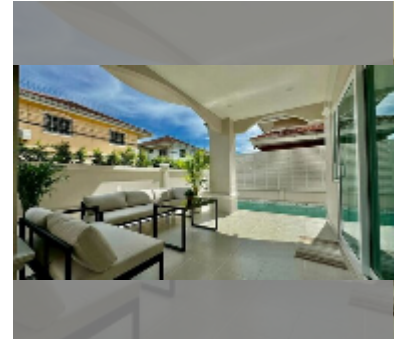

House For sale 4 bedroom 350 m² with land 240 m² in wonderland 2, Pattaya

฿ 13,900,000

UNIT PARAMETERS:

UID	HS-5476
type	4 bedroom
size	350 m²
view	pool view
floors	2
quality	good
equipment: furniture, air conditioner, television, washing-machine, refrigerator	

VILLAGE PARAMETERS:

district	East Pattaya
buildings	46
built in	2004