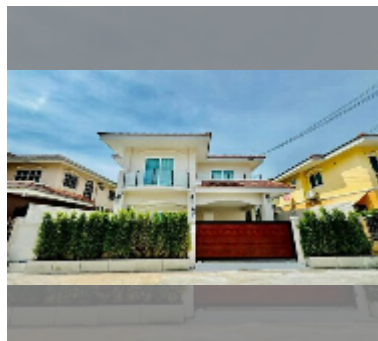

## House For sale 4 bedroom 350 m<sup>2</sup> with land 240 m<sup>2</sup> in wonderland 2, Pattaya

**฿ 13,900,000**

**UNIT PARAMETERS:**

UID	HS-5476
type	4 bedroom
size	350 m <sup>2</sup>
view	pool view
floors	2
quality	good
equipment: furniture, air conditioner, television, washing-machine, refrigerator	

**VILLAGE PARAMETERS:**

district	East Pattaya
buildings	46
built in	2004

[details](#)