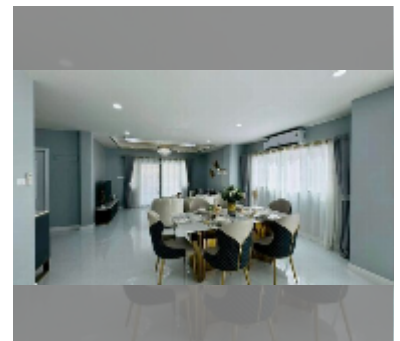

House For sale 4 bedroom 350 m² with land 240 m² in wonderland 2, Pattaya

฿ 13,900,000

UNIT PARAMETERS:

UID	HS-5476
type	4 bedroom
size	350 m²
view	pool view
floors	2
quality	good
equipment: furniture, air conditioner, television, washing-machine, refrigerator	

VILLAGE PARAMETERS:

district	East Pattaya
buildings	46
built in	2004