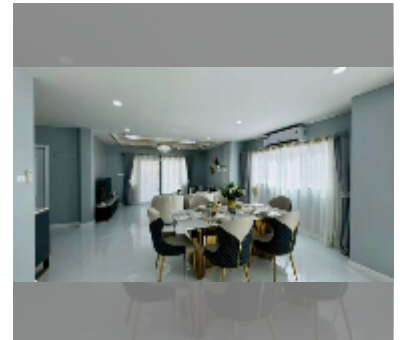

House For sale 4 bedroom 350 m² with land 240 m² in wonderland 2, Pattaya

฿ 13,900,000

UNIT PARAMETERS:

UID	HS-5476
type	4 bedroom
size	350 m²
view	pool view
floors	2
quality	good
equipment: furniture, air conditioner, television, washing-machine, refrigerator	

VILLAGE PARAMETERS:

district	East Pattaya
buildings	46
built in	2004