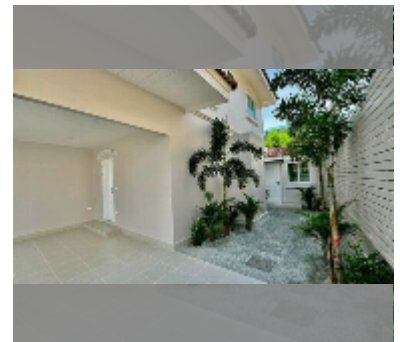

House For sale 4 bedroom 350 m² with land 240 m² in wonderland 2, Pattaya

฿ 13,900,000

UNIT PARAMETERS:

UID	HS-5476
type	4 bedroom
size	350 m²
view	pool view
floors	2
quality	good
equipment: furniture, air conditioner, television, washing-machine, refrigerator	

VILLAGE PARAMETERS:

district	East Pattaya
buildings	46
built in	2004