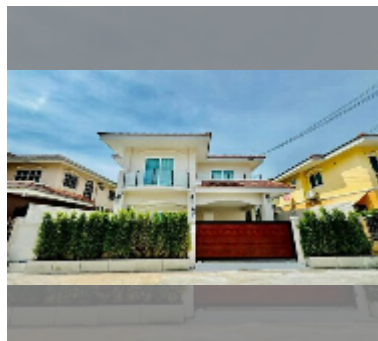

House For sale 4 bedroom 350 m² with land 240 m² in wonderland 2, Pattaya

฿ 13,900,000

UNIT PARAMETERS:

| | |
|--|--------------------|
| UID | HS-5476 |
| type | 4 bedroom |
| size | 350 m ² |
| view | pool view |
| floors | 2 |
| quality | good |
| equipment: furniture, air conditioner, television, washing-machine, refrigerator | |

VILLAGE PARAMETERS:

| | |
|-----------|--------------|
| district | East Pattaya |
| buildings | 46 |
| built in | 2004 |

[details](#)