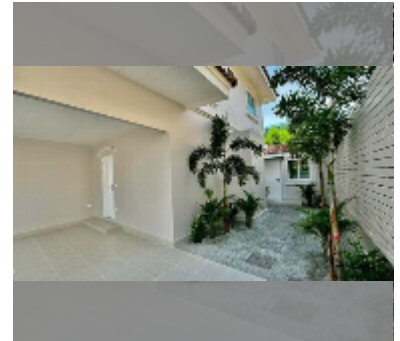

House For sale 4 bedroom 350 m² with land 240 m² in wonderland 2, Pattaya

฿ 13,900,000

UNIT PARAMETERS:

UID	HS-5476
type	4 bedroom
size	350 m ²
view	pool view
floors	2
quality	good
equipment: furniture, air conditioner, television, washing-machine, refrigerator	

VILLAGE PARAMETERS:

district	East Pattaya
buildings	46
built in	2004

[details](#)