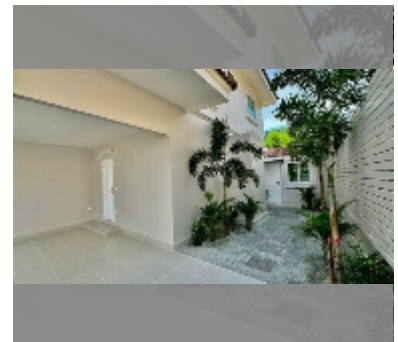

## House For sale 4 bedroom 350 m<sup>2</sup> with land 240 m<sup>2</sup> in wonderland 2, Pattaya

**฿ 13,900,000**

**UNIT PARAMETERS:**

UID	HS-5476
type	4 bedroom
size	350 m <sup>2</sup>
view	pool view
floors	2
quality	good
equipment: furniture, air conditioner, television, washing-machine, refrigerator	

**VILLAGE PARAMETERS:**

district	East Pattaya
buildings	46
built in	2004

[details](#)