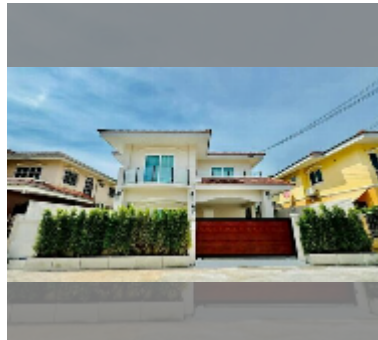

## House For sale 4 bedroom 350 m<sup>2</sup> with land 240 m<sup>2</sup> in wonderland 2, Pattaya

**฿ 13,900,000**

**UNIT PARAMETERS:**

|  |                    |
|--|--------------------|
| UID  | HS-5476            |
| type   | 4 bedroom          |
| size   | 350 m <sup>2</sup> |
| view   | pool view          |
| floors   | 2                  |
| quality  | good               |
| equipment: furniture, air conditioner, television, washing-machine, refrigerator |                    |

**VILLAGE PARAMETERS:**

|           |              |
|-----------|--------------|
| district  | East Pattaya |
| buildings | 46           |
| built in  | 2004         |

[details](#)