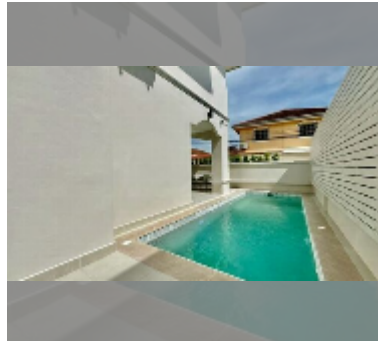

House For sale 4 bedroom 350 m² with land 240 m² in wonderland 2, Pattaya

฿ 13,900,000

UNIT PARAMETERS:

UID	HS-5476
type	4 bedroom
size	350 m²
view	pool view
floors	2
quality	good
equipment: furniture, air conditioner, television, washing-machine, refrigerator	

VILLAGE PARAMETERS:

district	East Pattaya
buildings	46
built in	2004