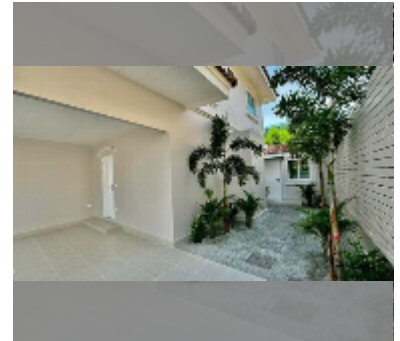

House For sale 4 bedroom 350 m² with land 240 m² in wonderland 2, Pattaya

฿ 13,900,000

UNIT PARAMETERS:

UID	HS-5476
type	4 bedroom
size	350 m²
view	pool view
floors	2
quality	good
equipment: furniture, air conditioner, television, washing-machine, refrigerator	

VILLAGE PARAMETERS:

district	East Pattaya
buildings	46
built in	2004