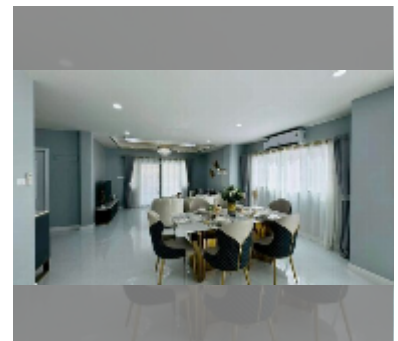

House For sale 4 bedroom 350 m² with land 240 m² in wonderland 2, Pattaya

฿ 13,900,000

UNIT PARAMETERS:

UID	HS-5476
type	4 bedroom
size	350 m²
view	pool view
floors	2
quality	good
equipment: furniture, air conditioner, television, washing-machine, refrigerator	

VILLAGE PARAMETERS:

district	East Pattaya
buildings	46
built in	2004