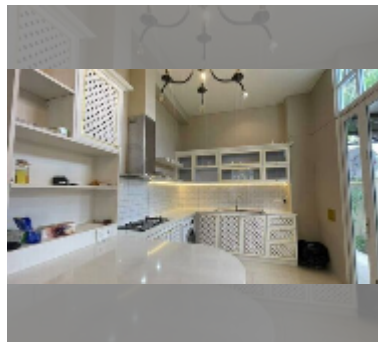

House For sale 3 bedroom 400 m² with land 211 m² in Tadarawadi South Pattaya, Pattaya

฿ 15,900,000

UNIT PARAMETERS:

UID	HS-5474
type	3 bedroom
size	400 m²
view	city view
floors	2
quality	good
equipment: furniture, air conditioner, television, washing-machine	

VILLAGE PARAMETERS:

district	Central Pattaya
buildings	14
floors	2
built in	2015