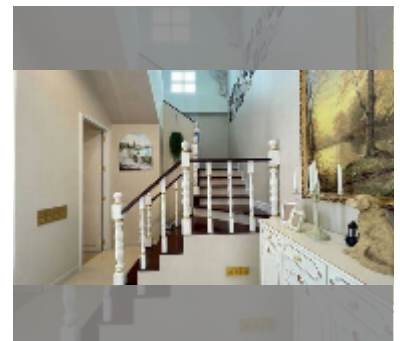

House For sale 3 bedroom 400 m² with land 211 m² in Tadarawadi South Pattaya, Pattaya

฿ 15,900,000

UNIT PARAMETERS:

UID	HS-5474
type	3 bedroom
size	400 m²
view	city view
floors	2
quality	good
equipment: furniture, air conditioner, television, washing-machine	

VILLAGE PARAMETERS:

district	Central Pattaya
buildings	14
floors	2
built in	2015