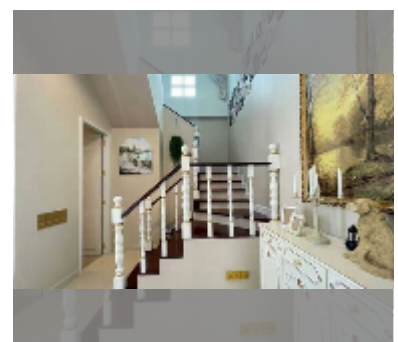

House For sale 3 bedroom 400 m² with land 211 m² in Tadarawadi South Pattaya, Pattaya

฿ 15,900,000

UNIT PARAMETERS:

UID	HS-5474
type	3 bedroom
size	400 m²
view	city view
floors	2
quality	good
equipment: furniture, air conditioner, television, washing-machine	

VILLAGE PARAMETERS:

district	Central Pattaya
buildings	14
floors	2
built in	2015