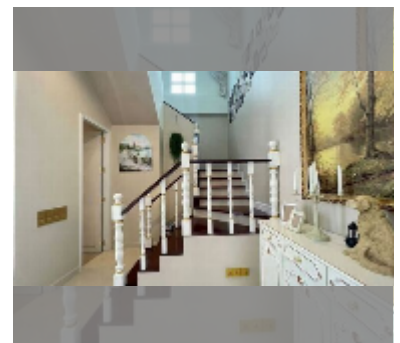

屋 For sale 3间卧室 400 平方米 with land 211 平方米 在 Tadarawadi South Pattaya, Pattaya

฿ 15,900,000

UNIT PARAMETERS:

UID	HS-5474
类型	3间卧室
面积	400 平方米
风景	城市景
楼层	2
quality	good
equipment: furniture, air conditioner, television, washing-machine	

VILLAGE PARAMETERS:

地区	Central Pattaya
楼房	14
楼层	2
交付年份	2015