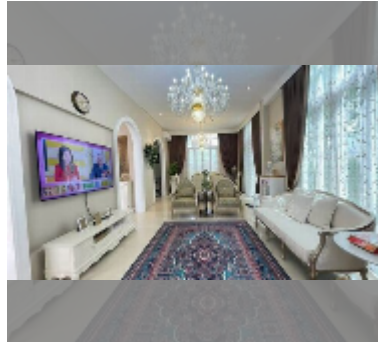

屋 For sale 3间卧室 400 平方米 with land 211 平方米 在 Tadarawadi South Pattaya, Pattaya

฿ 15,900,000

UNIT PARAMETERS:

UID	HS-5474
类型	3间卧室
面积	400 平方米
风景	城市景
楼层	2
quality	good
equipment: furniture, air conditioner, television, washing-machine	

VILLAGE PARAMETERS:

地区	Central Pattaya
楼房	14
楼层	2
交付年份	2015