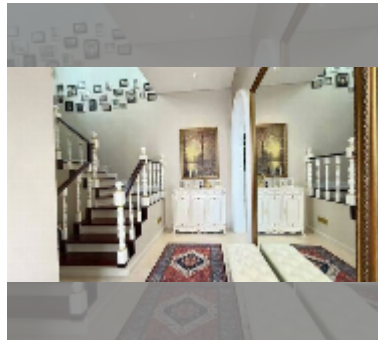

House For sale 3 bedroom 400 m² with land 211 m² in Tadarawadi South Pattaya, Pattaya

฿ 15,900,000

UNIT PARAMETERS:

UID	HS-5474
type	3 bedroom
size	400 m²
view	city view
floors	2
quality	good
equipment: furniture, air conditioner, television, washing-machine	

VILLAGE PARAMETERS:

district	Central Pattaya
buildings	14
floors	2
built in	2015