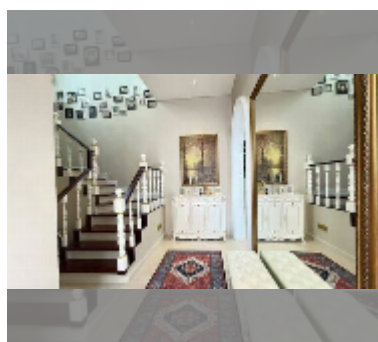

House For sale 3 bedroom 400 m² with land 211 m² in Tadarawadi South Pattaya, Pattaya

฿ 15,900,000

UNIT PARAMETERS:

UID	HS-5474
type	3 bedroom
size	400 m²
view	city view
floors	2
quality	good
equipment: furniture, air conditioner, television, washing-machine	

VILLAGE PARAMETERS:

district	Central Pattaya
buildings	14
floors	2
built in	2015