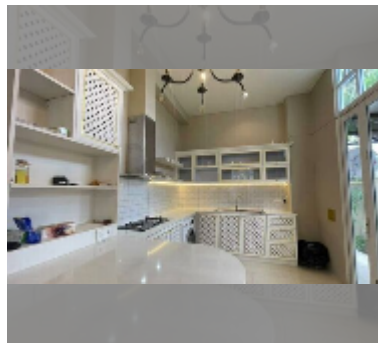

屋 For sale 3间卧室 400 平方米 with land 211 平方米 在 Tadarawadi South Pattaya, Pattaya

฿ 15,900,000

UNIT PARAMETERS:

UID	HS-5474
类型	3间卧室
面积	400 平方米
风景	城市景
楼层	2
quality	good
equipment: furniture, air conditioner, television, washing-machine	

VILLAGE PARAMETERS:

地区	Central Pattaya
楼房	14
楼层	2
交付年份	2015