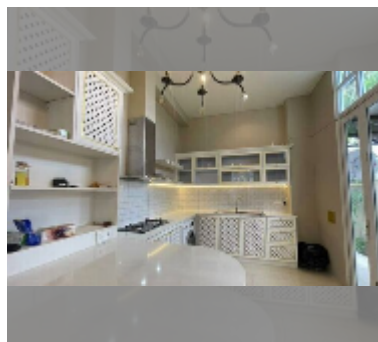

House For sale 3 bedroom 400 m² with land 211 m² in Tadarawadi South Pattaya, Pattaya

฿ 15,900,000

UNIT PARAMETERS:

UID	HS-5474
type	3 bedroom
size	400 m²
view	city view
floors	2
quality	good
equipment: furniture, air conditioner, television, washing-machine	

VILLAGE PARAMETERS:

district	Central Pattaya
buildings	14
floors	2
built in	2015