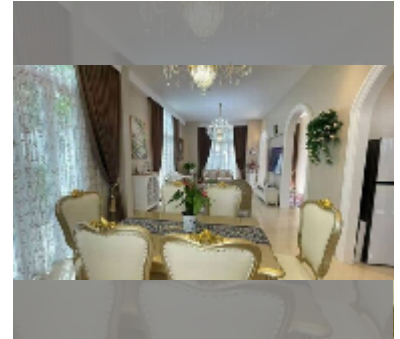

House For sale 3 bedroom 400 m² with land 211 m² in Tadarawadi South Pattaya, Pattaya

฿ 15,900,000

UNIT PARAMETERS:

UID	HS-5474
type	3 bedroom
size	400 m²
view	city view
floors	2
quality	good
equipment: furniture, air conditioner, television, washing-machine	

VILLAGE PARAMETERS:

district	Central Pattaya
buildings	14
floors	2
built in	2015