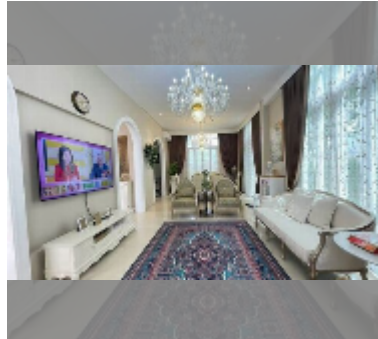

House For sale 3 bedroom 400 m² with land 211 m² in Tadarawadi South Pattaya, Pattaya

฿ 15,900,000

UNIT PARAMETERS:

UID	HS-5474
type	3 bedroom
size	400 m²
view	city view
floors	2
quality	good
equipment: furniture, air conditioner, television, washing-machine	

VILLAGE PARAMETERS:

district	Central Pattaya
buildings	14
floors	2
built in	2015