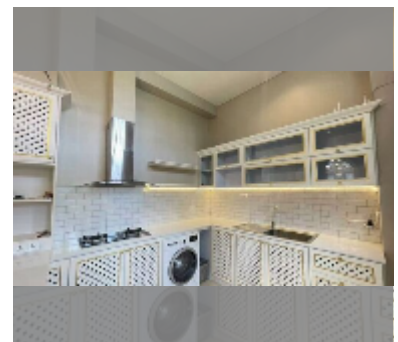

House For sale 3 bedroom 400 m² with land 211 m² in Tadarawadi South Pattaya, Pattaya

฿ 15,900,000

UNIT PARAMETERS:

UID	HS-5474
type	3 bedroom
size	400 m²
view	city view
floors	2
quality	good
equipment: furniture, air conditioner, television, washing-machine	

VILLAGE PARAMETERS:

district	Central Pattaya
buildings	14
floors	2
built in	2015