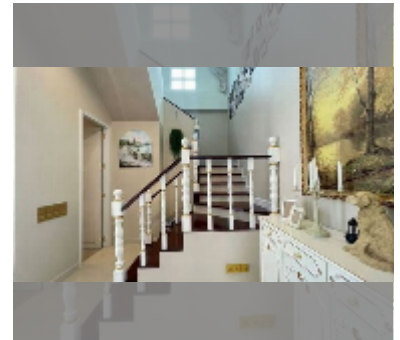

House For sale 3 bedroom 400 m² with land 211 m² in Tadarawadi South Pattaya, Pattaya

฿ 15,900,000

UNIT PARAMETERS:

UID	HS-5474
type	3 bedroom
size	400 m²
view	city view
floors	2
quality	good
equipment: furniture, air conditioner, television, washing-machine	

VILLAGE PARAMETERS:

district	Central Pattaya
buildings	14
floors	2
built in	2015