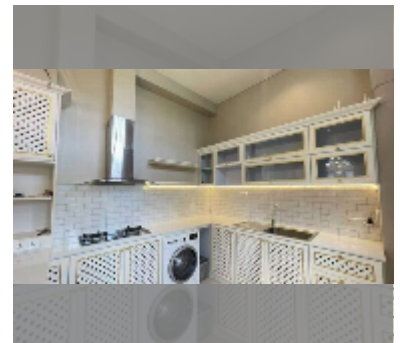

屋 For sale 3间卧室 400 平方米 with land 211 平方米 在 Tadarawadi South Pattaya, Pattaya

฿ 15,900,000

UNIT PARAMETERS:

UID	HS-5474
类型	3间卧室
面积	400 平方米
风景	城市景
楼层	2
quality	good
equipment: furniture, air conditioner, television, washing-machine	

VILLAGE PARAMETERS:

地区	Central Pattaya
楼房	14
楼层	2
交付年份	2015