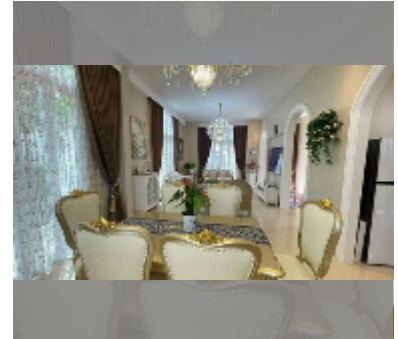

House For sale 3 bedroom 400 m² with land 211 m² in Tadarawadi South Pattaya, Pattaya

฿ 15,900,000

UNIT PARAMETERS:

UID	HS-5474
type	3 bedroom
size	400 m²
view	city view
floors	2
quality	good
equipment: furniture, air conditioner, television, washing-machine	

VILLAGE PARAMETERS:

district	Central Pattaya
buildings	14
floors	2
built in	2015