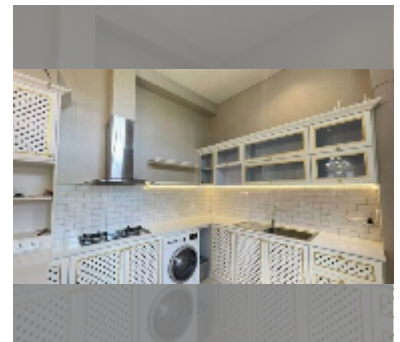

House For sale 3 bedroom 400 m² with land 211 m² in Tadarawadi South Pattaya, Pattaya

฿ 15,900,000

UNIT PARAMETERS:

UID	HS-5474
type	3 bedroom
size	400 m²
view	city view
floors	2
quality	good
equipment: furniture, air conditioner, television, washing-machine	

VILLAGE PARAMETERS:

district	Central Pattaya
buildings	14
floors	2
built in	2015