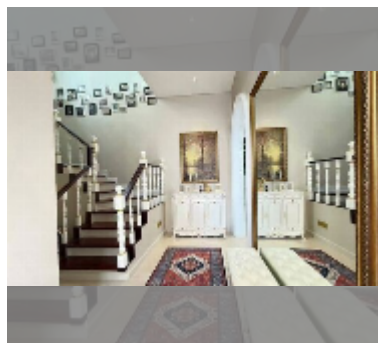

屋 For sale 3间卧室 400 平方米 with land 211 平方米 在 Tadarawadi South Pattaya, Pattaya

฿ 15,900,000

UNIT PARAMETERS:

UID	HS-5474
类型	3间卧室
面积	400 平方米
风景	城市景
楼层	2
quality	good
equipment: furniture, air conditioner, television, washing-machine	

VILLAGE PARAMETERS:

地区	Central Pattaya
楼房	14
楼层	2
交付年份	2015