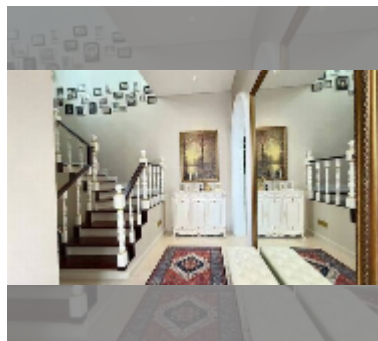

House For sale 3 bedroom 400 m² with land 211 m² in Tadarawadi South Pattaya, Pattaya

฿ 15,900,000

UNIT PARAMETERS:

UID	HS-5474
type	3 bedroom
size	400 m²
view	city view
floors	2
quality	good
equipment: furniture, air conditioner, television, washing-machine	

VILLAGE PARAMETERS:

district	Central Pattaya
buildings	14
floors	2
built in	2015