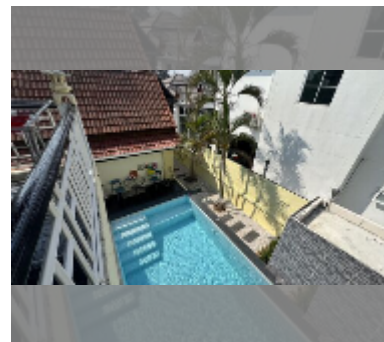

House For sale 4 bedroom 350 m² with land 292 m² in Ravipron Village 1, Pattaya

฿ 5,700,000

UNIT PARAMETERS:

UID	HS-5465
type	4 bedroom
size	350 m ²
view	city view
floors	2

VILLAGE PARAMETERS:

district	East Pattaya
----------	--------------