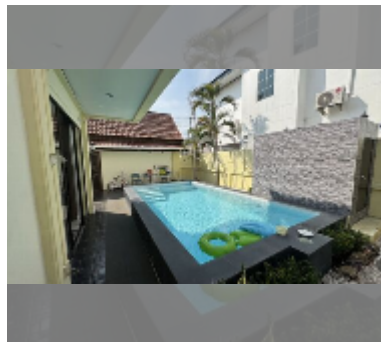

House For sale 4 bedroom 350 m² with land 292 m² in Ravipron Village 1, Pattaya

฿ 5,700,000

UNIT PARAMETERS:

UID	HS-5465
type	4 bedroom
size	350 m ²
view	city view
floors	2

VILLAGE PARAMETERS:

district	East Pattaya
----------	--------------