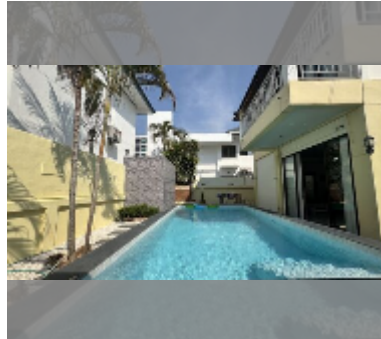

House For sale 4 bedroom 350 m² with land 292 m² in Ravipron Village 1, Pattaya

฿ 5,700,000

UNIT PARAMETERS:

UID	HS-5465
type	4 bedroom
size	350 m ²
view	city view
floors	2

VILLAGE PARAMETERS:

district	East Pattaya
----------	--------------