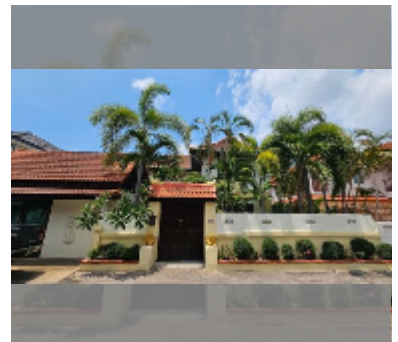

House For sale 4 bedroom 350 m² with land 292 m² in Ravipron Village 1, Pattaya

฿ 5,700,000

UNIT PARAMETERS:

UID	HS-5465
type	4 bedroom
size	350 m ²
view	city view
floors	2

VILLAGE PARAMETERS:

district	East Pattaya
----------	--------------