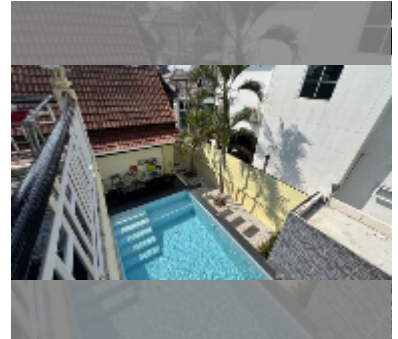

House For sale 4 bedroom 350 m² with land 292 m² in Ravipron Village 1, Pattaya

฿ 5,700,000

UNIT PARAMETERS:

UID	HS-5465
type	4 bedroom
size	350 m ²
view	city view
floors	2

VILLAGE PARAMETERS:

district	East Pattaya
----------	--------------