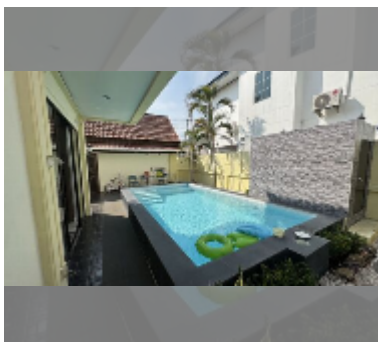

House For sale 4 bedroom 350 m² with land 292 m² in Ravipron Village 1, Pattaya

฿ 5,700,000

UNIT PARAMETERS:

UID	HS-5465
type	4 bedroom
size	350 m ²
view	city view
floors	2

VILLAGE PARAMETERS:

district	East Pattaya
----------	--------------