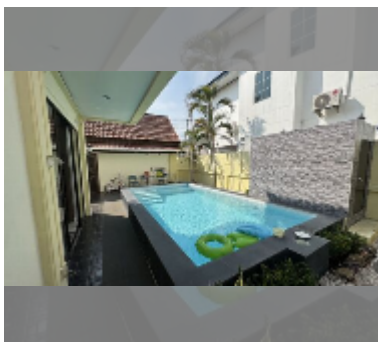

## House For sale 4 bedroom 350 m<sup>2</sup> with land 292 m<sup>2</sup> in Ravipron Village 1, Pattaya

**฿ 5,700,000**

**UNIT PARAMETERS:**

UID	HS-5465
type	4 bedroom
size	350 m <sup>2</sup>
view	city view
floors	2