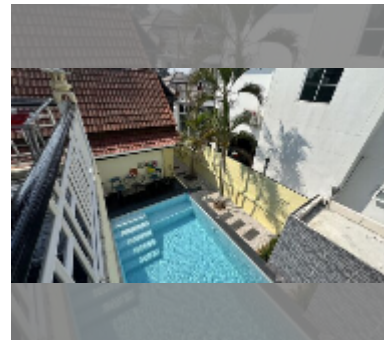

House For sale 4 bedroom 350 m² with land 292 m² in Ravipron Village 1, Pattaya

฿ 5,700,000

UNIT PARAMETERS:

UID	HS-5465
type	4 bedroom
size	350 m²
view	city view
floors	2

VILLAGE PARAMETERS:

district	East Pattaya