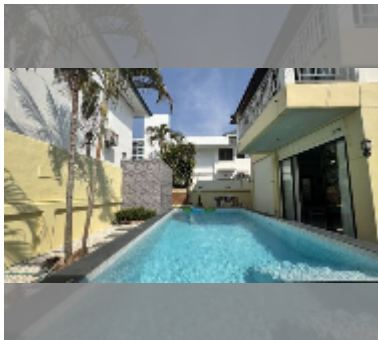

House For sale 4 bedroom 350 m² with land 292 m² in Ravipron Village 1, Pattaya

฿ 5,700,000

UNIT PARAMETERS:

| | |
|--------|--------------------|
| UID | HS-5465 |
| type | 4 bedroom |
| size | 350 m ² |
| view | city view |
| floors | 2 |