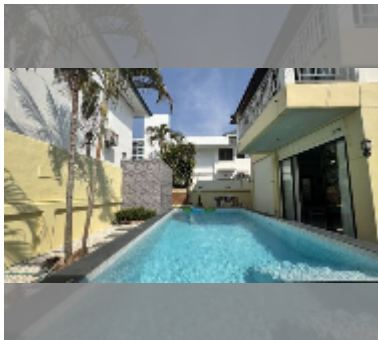

House For sale 4 bedroom 350 m² with land 292 m² in Ravipron Village 1, Pattaya

฿ 5,700,000

UNIT PARAMETERS:

UID	HS-5465
type	4 bedroom
size	350 m ²
view	city view
floors	2

VILLAGE PARAMETERS:

district	East Pattaya
----------	--------------