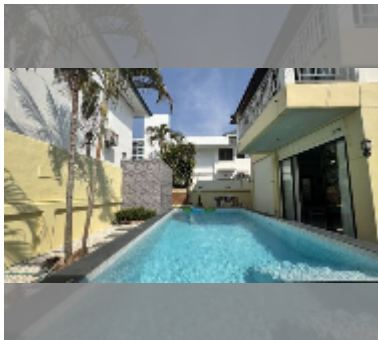

## House For sale 4 bedroom 350 m<sup>2</sup> with land 292 m<sup>2</sup> in Ravipron Village 1, Pattaya

**฿ 5,700,000**

**UNIT PARAMETERS:**

UID	HS-5465
type	4 bedroom
size	350 m <sup>2</sup>
view	city view
floors	2