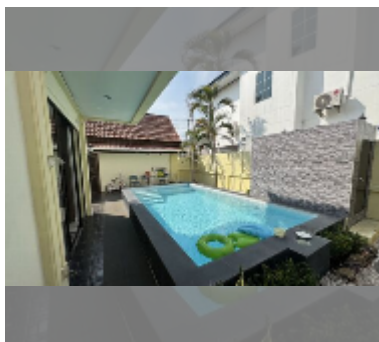

House For sale 4 bedroom 350 m² with land 292 m² in Ravipron Village 1, Pattaya

฿ 5,700,000

UNIT PARAMETERS:

UID	HS-5465
type	4 bedroom
size	350 m ²
view	city view
floors	2

VILLAGE PARAMETERS:

district	East Pattaya
----------	--------------