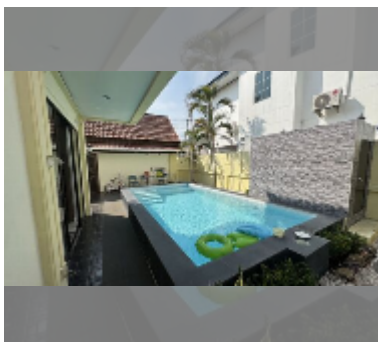

House For sale 4 bedroom 350 m² with land 292 m² in Ravipron Village 1, Pattaya

฿ 5,700,000

UNIT PARAMETERS:

| | |
|--------|--------------------|
| UID | HS-5465 |
| type | 4 bedroom |
| size | 350 m ² |
| view | city view |
| floors | 2 |