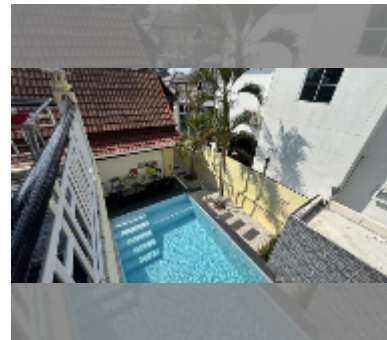

House For sale 4 bedroom 350 m² with land 292 m² in Ravipron Village 1, Pattaya

฿ 5,700,000

UNIT PARAMETERS:

UID	HS-5465
type	4 bedroom
size	350 m ²
view	city view
floors	2

VILLAGE PARAMETERS:

district	East Pattaya
----------	--------------