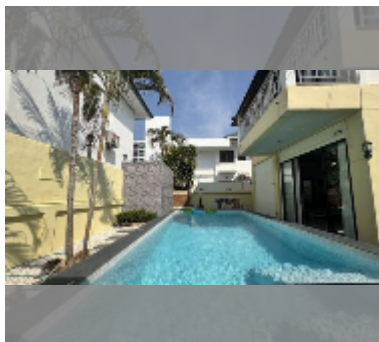

House For sale 4 bedroom 350 m² with land 292 m² in Ravipron Village 1, Pattaya

฿ 5,700,000

UNIT PARAMETERS:

UID	HS-5465
type	4 bedroom
size	350 m ²
view	city view
floors	2

VILLAGE PARAMETERS:

district	East Pattaya
----------	--------------