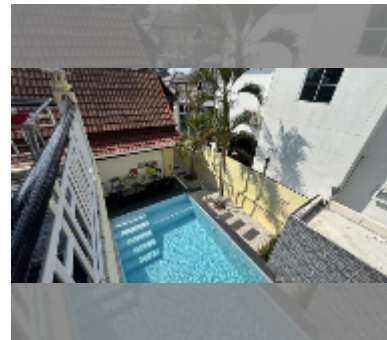

House For sale 4 bedroom 350 m² with land 292 m² in Ravipron Village 1, Pattaya

฿ 5,700,000

UNIT PARAMETERS:

| | |
|--------|--------------------|
| UID | HS-5465 |
| type | 4 bedroom |
| size | 350 m ² |
| view | city view |
| floors | 2 |