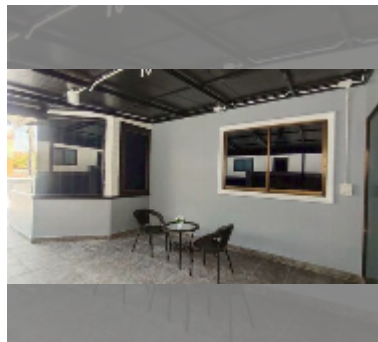

House For sale 3 bedroom 200 m² with land 252 m² in Pattaya Hill Village 2, Pattaya

฿ 5,900,000

UNIT PARAMETERS:

UID	HS-5464
type	3 bedroom
size	200 m²
view	city view
floors	1

equipment: furniture, air conditioner, television, washing-machine, refrigerator

VILLAGE PARAMETERS:

district	East Pattaya
buildings	83
floors	1