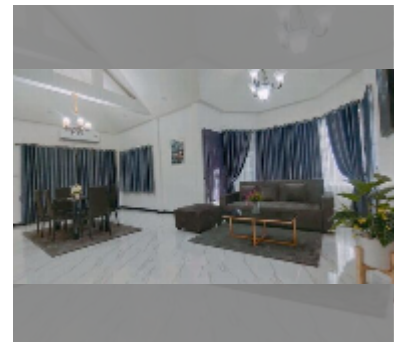

House For sale 3 bedroom 200 m² with land 252 m² in Pattaya Hill Village 2, Pattaya

฿ 5,900,000

UNIT PARAMETERS:

UID	HS-5464
type	3 bedroom
size	200 m²
view	city view
floors	1

equipment: furniture, air conditioner, television, washing-machine, refrigerator

VILLAGE PARAMETERS:

district	East Pattaya
buildings	83
floors	1