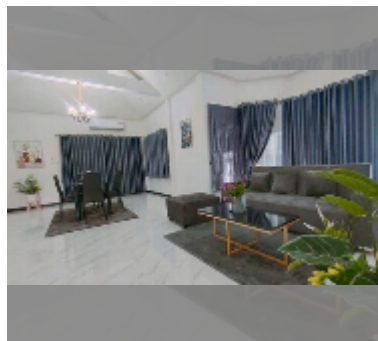

House For sale 3 bedroom 200 m² with land 252 m² in Pattaya Hill Village 2, Pattaya

฿ 5,900,000

UNIT PARAMETERS:

UID	HS-5464
type	3 bedroom
size	200 m²
view	city view
floors	1

equipment: furniture, air conditioner, television, washing-machine, refrigerator

VILLAGE PARAMETERS:

district	East Pattaya
buildings	83
floors	1