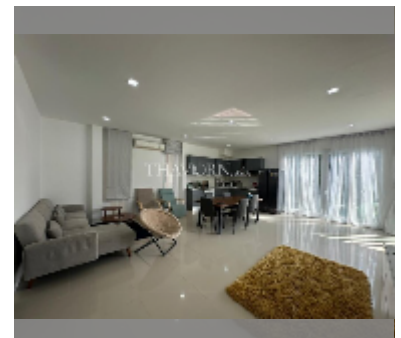

House For sale 3 bedroom 190 m² with land 220 m² in Mountain Village, Pattaya

฿ 8,570,000

UNIT PARAMETERS:

UID	HS-5451
type	3 bedroom
size	190 m²
view	pool view
floors	2
equipment: furniture, air conditioner	

VILLAGE PARAMETERS:

district	Bang Saray