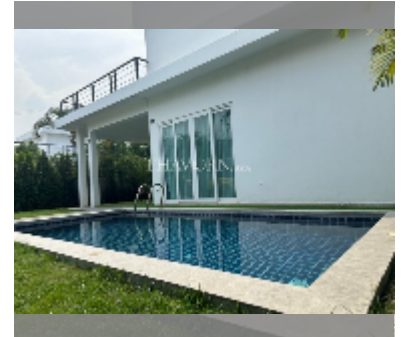

House For sale 3 bedroom 190 m² with land 220 m² in Mountain Village, Pattaya

฿ 8,570,000

UNIT PARAMETERS:

UID	HS-5451
type	3 bedroom
size	190 m²
view	pool view
floors	2
equipment: furniture, air conditioner	

VILLAGE PARAMETERS:

district	Bang Saray