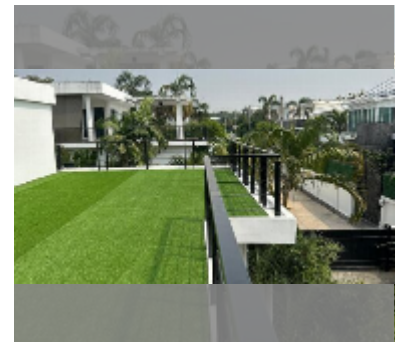

House For sale 3 bedroom 190 m² with land 220 m² in Mountain Village, Pattaya

฿ 8,570,000

UNIT PARAMETERS:

UID	HS-5451
type	3 bedroom
size	190 m²
view	pool view
floors	2
equipment: furniture, air conditioner	

VILLAGE PARAMETERS:

district	Bang Saray