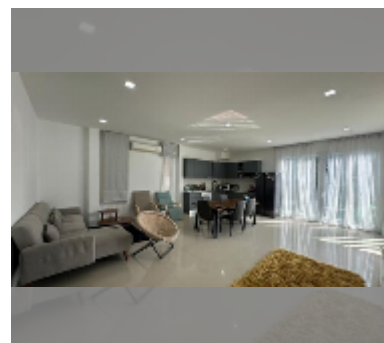

House For sale 3 bedroom 190 m² with land 220 m² in Mountain Village, Pattaya

฿ 8,570,000

UNIT PARAMETERS:

UID	HS-5451
type	3 bedroom
size	190 m²
view	pool view
floors	2
equipment: furniture, air conditioner	

VILLAGE PARAMETERS:

district	Bang Saray