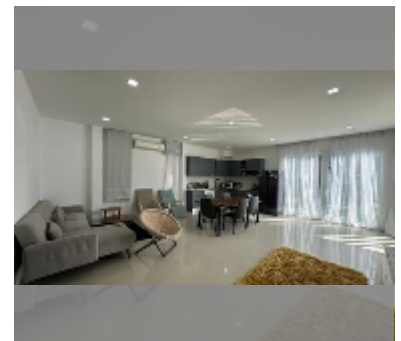

House For sale 3 bedroom 190 m² with land 220 m² in Mountain Village, Pattaya

฿ 8,570,000

UNIT PARAMETERS:

UID	HS-5451
type	3 bedroom
size	190 m²
view	pool view
floors	2
equipment: furniture, air conditioner	

VILLAGE PARAMETERS:

district	Bang Saray