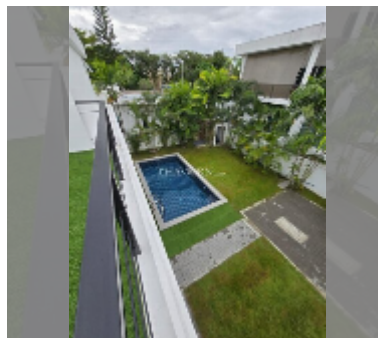

House For sale 3 bedroom 190 m² with land 220 m² in Mountain Village, Pattaya

฿ 8,570,000

UNIT PARAMETERS:

UID	HS-5451
type	3 bedroom
size	190 m²
view	pool view
floors	2
equipment: furniture, air conditioner	

VILLAGE PARAMETERS:

district	Bang Saray