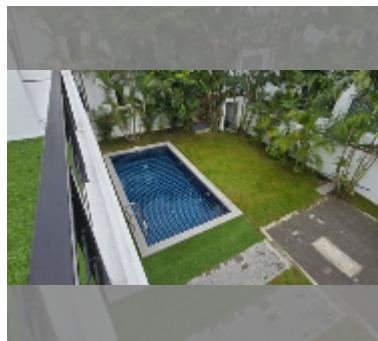

House For sale 3 bedroom 190 m² with land 220 m² in Mountain Village, Pattaya

฿ 8,570,000

UNIT PARAMETERS:

UID	HS-5451
type	3 bedroom
size	190 m²
view	pool view
floors	2
equipment: furniture, air conditioner	

VILLAGE PARAMETERS:

district	Bang Saray