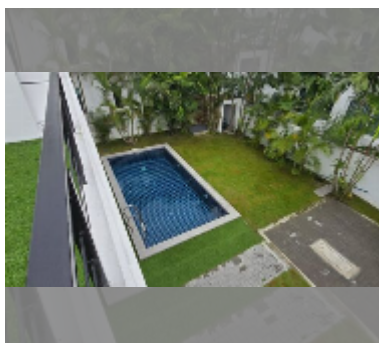

House For sale 3 bedroom 190 m² with land 220 m² in Mountain Village, Pattaya

฿ 8,570,000

UNIT PARAMETERS:

UID	HS-5451
type	3 bedroom
size	190 m²
view	pool view
floors	2
equipment: furniture, air conditioner	

VILLAGE PARAMETERS:

district	Bang Saray