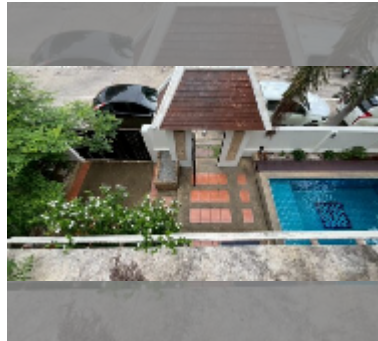

House For sale 3 bedroom 195 m² with land 288 m² in Baan Natcha, Pattaya

฿ 12,990,000

UNIT PARAMETERS:

UID	HS-5445
type	3 bedroom
size	195 m ²
view	pool view
floors	2
quality	good
equipment: furniture, air conditioner, television, refrigerator	

VILLAGE PARAMETERS:

district	Central Pattaya
buildings	45
floors	2
built in	2010

[details](#)