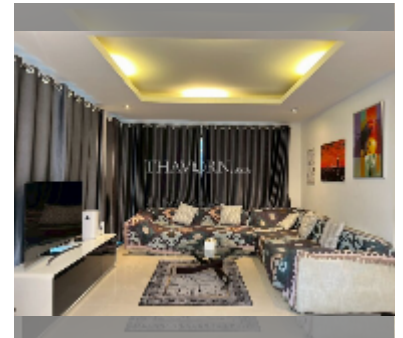

House For sale 3 bedroom 195 m² with land 288 m² in Baan Natcha, Pattaya

฿ 12,990,000

UNIT PARAMETERS:

UID	HS-5445
type	3 bedroom
size	195 m²
view	pool view
floors	2
quality	good
equipment: furniture, air conditioner, television, refrigerator	

VILLAGE PARAMETERS:

district	Central Pattaya
buildings	45
floors	2
built in	2010