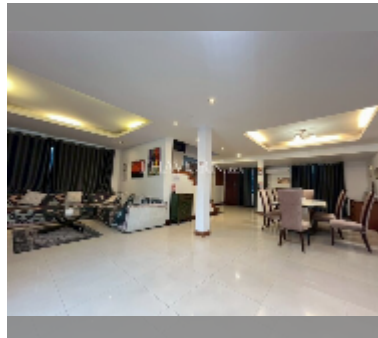

House For sale 3 bedroom 195 m² with land 288 m² in Baan Natcha, Pattaya

฿ 12,990,000

UNIT PARAMETERS:

UID	HS-5445
type	3 bedroom
size	195 m²
view	pool view
floors	2
quality	good
equipment: furniture, air conditioner, television, refrigerator	

VILLAGE PARAMETERS:

district	Central Pattaya
buildings	45
floors	2
built in	2010