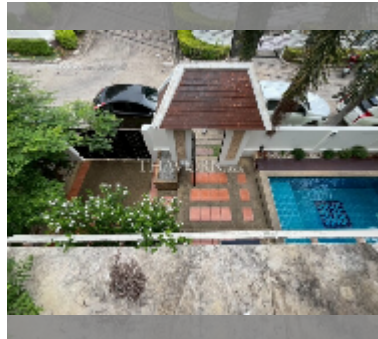

House For sale 3 bedroom 195 m² with land 288 m² in Baan Natcha, Pattaya

฿ 12,990,000

UNIT PARAMETERS:

UID	HS-5445
type	3 bedroom
size	195 m ²
view	pool view
floors	2
quality	good
equipment: furniture, air conditioner, television, refrigerator	

VILLAGE PARAMETERS:

district	Central Pattaya
buildings	45
floors	2
built in	2010

[details](#)