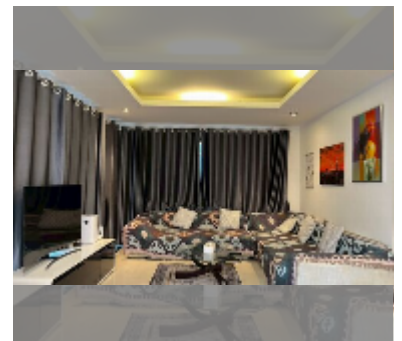

House For sale 3 bedroom 195 m² with land 288 m² in Baan Natcha, Pattaya

฿ 12,990,000

UNIT PARAMETERS:

UID	HS-5445
type	3 bedroom
size	195 m²
view	pool view
floors	2
quality	good
equipment: furniture, air conditioner, television, refrigerator	

VILLAGE PARAMETERS:

district	Central Pattaya
buildings	45
floors	2
built in	2010