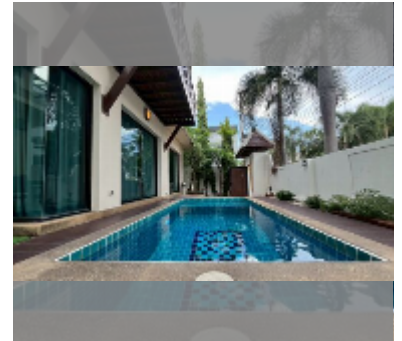

House For sale 3 bedroom 195 m² with land 288 m² in Baan Natcha, Pattaya

฿ 12,990,000

UNIT PARAMETERS:

UID	HS-5445
type	3 bedroom
size	195 m²
view	pool view
floors	2
quality	good
equipment: furniture, air conditioner, television, refrigerator	

VILLAGE PARAMETERS:

district	Central Pattaya
buildings	45
floors	2
built in	2010