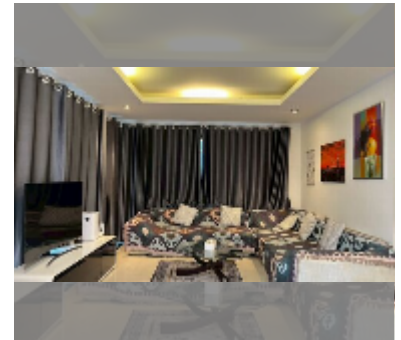

House For sale 3 bedroom 195 m² with land 288 m² in Baan Natcha, Pattaya

฿ 12,990,000

UNIT PARAMETERS:

UID	HS-5445
type	3 bedroom
size	195 m²
view	pool view
floors	2
quality	good
equipment: furniture, air conditioner, television, refrigerator	

VILLAGE PARAMETERS:

district	Central Pattaya
buildings	45
floors	2
built in	2010