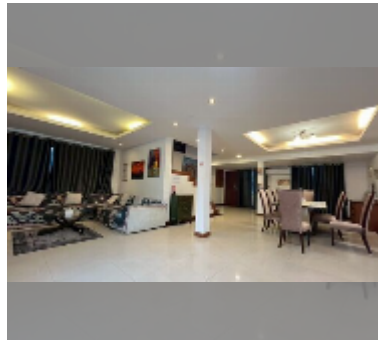

House For sale 3 bedroom 195 m² with land 288 m² in Baan Natcha, Pattaya

฿ 12,990,000

UNIT PARAMETERS:

UID	HS-5445
type	3 bedroom
size	195 m²
view	pool view
floors	2
quality	good
equipment: furniture, air conditioner, television, refrigerator	

VILLAGE PARAMETERS:

district	Central Pattaya
buildings	45
floors	2
built in	2010