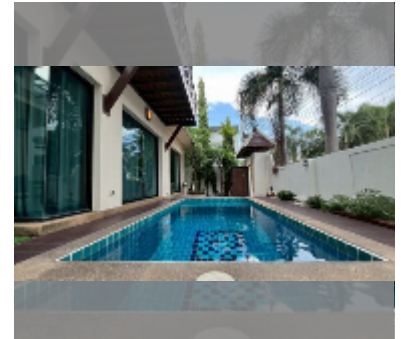

House For sale 3 bedroom 195 m² with land 288 m² in Baan Natcha, Pattaya

฿ 12,990,000

UNIT PARAMETERS:

UID	HS-5445
type	3 bedroom
size	195 m²
view	pool view
floors	2
quality	good
equipment: furniture, air conditioner, television, refrigerator	

VILLAGE PARAMETERS:

district	Central Pattaya
buildings	45
floors	2
built in	2010