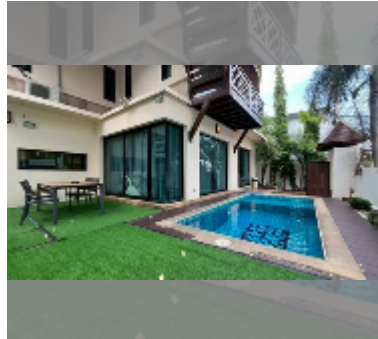

House For sale 3 bedroom 195 m² with land 288 m² in Baan Natcha, Pattaya

฿ 12,990,000

UNIT PARAMETERS:

UID	HS-5445
type	3 bedroom
size	195 m ²
view	pool view
floors	2
quality	good
equipment: furniture, air conditioner, television, refrigerator	

VILLAGE PARAMETERS:

district	Central Pattaya
buildings	45
floors	2
built in	2010

[details](#)