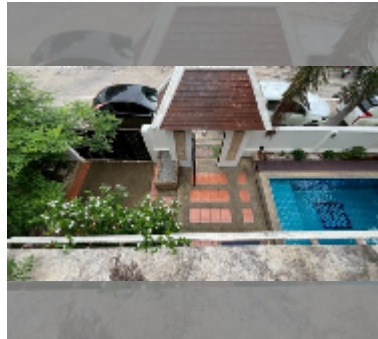

House For sale 3 bedroom 195 m² with land 288 m² in Baan Natcha, Pattaya

฿ 12,990,000

UNIT PARAMETERS:

UID	HS-5445
type	3 bedroom
size	195 m ²
view	pool view
floors	2
quality	good
equipment: furniture, air conditioner, television, refrigerator	

VILLAGE PARAMETERS:

district	Central Pattaya
buildings	45
floors	2
built in	2010

[details](#)