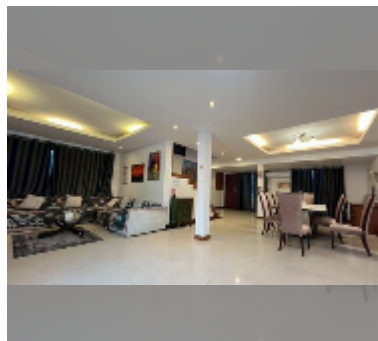

House For sale 3 bedroom 195 m² with land 288 m² in Baan Natcha, Pattaya

฿ 12,990,000

UNIT PARAMETERS:

UID	HS-5445
type	3 bedroom
size	195 m²
view	pool view
floors	2
quality	good
equipment: furniture, air conditioner, television, refrigerator	

VILLAGE PARAMETERS:

district	Central Pattaya
buildings	45
floors	2
built in	2010