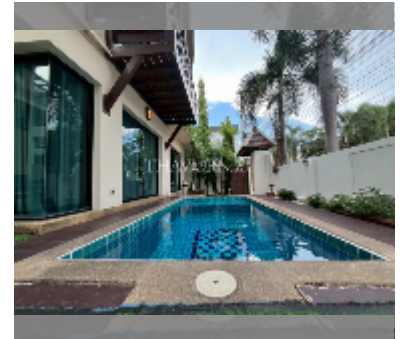

House For sale 3 bedroom 195 m² with land 288 m² in Baan Natcha, Pattaya

฿ 12,990,000

UNIT PARAMETERS:

UID	HS-5445
type	3 bedroom
size	195 m²
view	pool view
floors	2
quality	good
equipment: furniture, air conditioner, television, refrigerator	

VILLAGE PARAMETERS:

district	Central Pattaya
buildings	45
floors	2
built in	2010