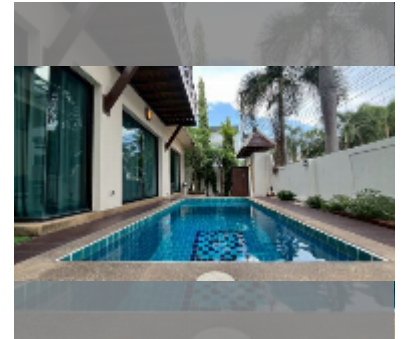

House For sale 3 bedroom 195 m² with land 288 m² in Baan Natcha, Pattaya

฿ 12,990,000

UNIT PARAMETERS:

UID	HS-5445
type	3 bedroom
size	195 m²
view	pool view
floors	2
quality	good
equipment: furniture, air conditioner, television, refrigerator	

VILLAGE PARAMETERS:

district	Central Pattaya
buildings	45
floors	2
built in	2010