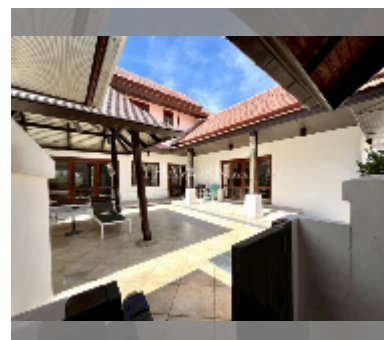

House For sale 4 bedroom 248 m² with land 360 m² in Chateau Dale Thabali Village, Pattaya

฿ 20,990,000

UNIT PARAMETERS:

UID	HS-5444
type	4 bedroom
size	248 m ²
view	city view
floors	2

VILLAGE PARAMETERS:

district	Thappraya
----------	-----------