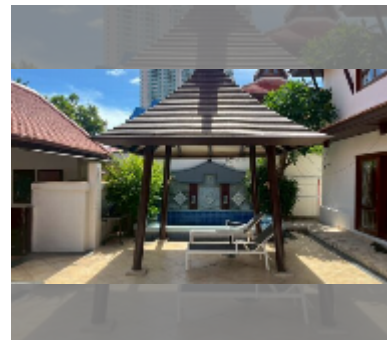

House For sale 4 bedroom 248 m² with land 360 m² in Chateau Dale Thabali Village, Pattaya

฿ 20,990,000

UNIT PARAMETERS:

UID	HS-5444
type	4 bedroom
size	248 m ²
view	city view
floors	2

VILLAGE PARAMETERS:

district	Thappraya
----------	-----------