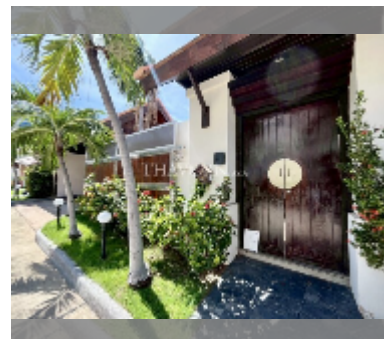

House For sale 4 bedroom 248 m² with land 360 m² in Chateau Dale Thabali Village, Pattaya

฿ 20,990,000

UNIT PARAMETERS:

UID	HS-5444
type	4 bedroom
size	248 m ²
view	city view
floors	2

VILLAGE PARAMETERS:

district	Thappraya
----------	-----------