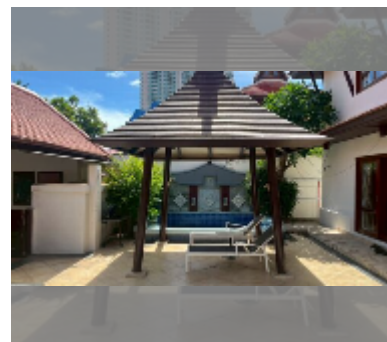

House For sale 4 bedroom 248 m² with land 360 m² in Chateau Dale Thabali Village, Pattaya

฿ 20,990,000

UNIT PARAMETERS:

UID	HS-5444
type	4 bedroom
size	248 m²
view	city view
floors	2

VILLAGE PARAMETERS:

district	Thappraya