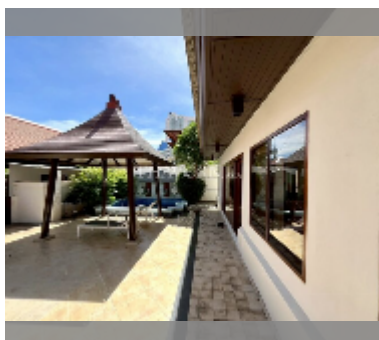

House For sale 4 bedroom 248 m² with land 360 m² in Chateau Dale Thabali Village, Pattaya

฿ 20,990,000

UNIT PARAMETERS:

UID	HS-5444
type	4 bedroom
size	248 m ²
view	city view
floors	2

VILLAGE PARAMETERS:

district	Thappraya
----------	-----------