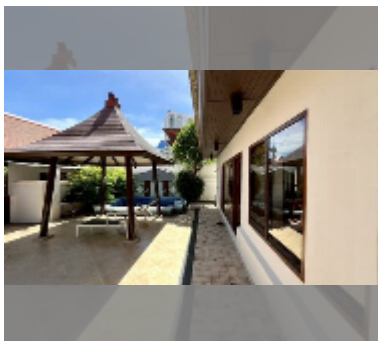

House For sale 4 bedroom 248 m² with land 360 m² in Chateau Dale Thabali Village, Pattaya

฿ 20,990,000

UNIT PARAMETERS:

UID	HS-5444
type	4 bedroom
size	248 m ²
view	city view
floors	2

VILLAGE PARAMETERS:

district	Thappraya
----------	-----------