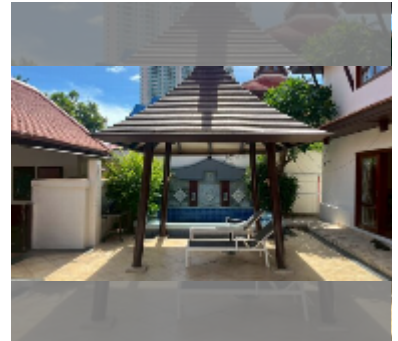

House For sale 4 bedroom 248 m² with land 360 m² in Chateau Dale Thabali Village, Pattaya

฿ 20,990,000

UNIT PARAMETERS:

UID	HS-5444
type	4 bedroom
size	248 m²
view	city view
floors	2

VILLAGE PARAMETERS:

district	Thappraya