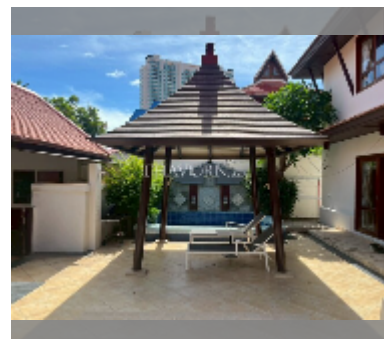

House For sale 4 bedroom 248 m² with land 360 m² in Chateau Dale Thabali Village, Pattaya

฿ 20,990,000

UNIT PARAMETERS:

UID	HS-5444
type	4 bedroom
size	248 m ²
view	city view
floors	2

VILLAGE PARAMETERS:

district	Thappraya
----------	-----------