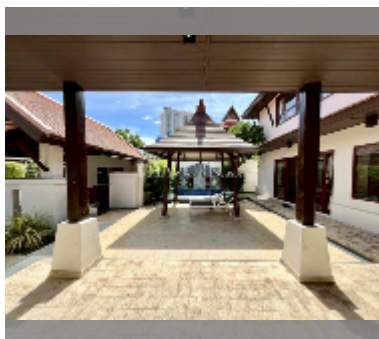

House For sale 4 bedroom 248 m² with land 360 m² in Chateau Dale Thabali Village, Pattaya

฿ 20,990,000

UNIT PARAMETERS:

UID	HS-5444
type	4 bedroom
size	248 m ²
view	city view
floors	2

VILLAGE PARAMETERS:

district	Thappraya
----------	-----------