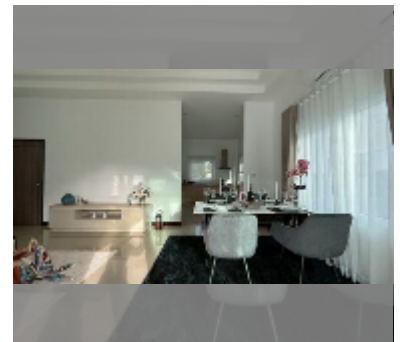

House For sale 3 bedroom 91 m² with land 208 m² in Ponthep Garden Ville 5, Pattaya

฿ 4,910,000

UNIT PARAMETERS:

UID	HS-5442
type	3 bedroom
size	91 m ²
view	garden view
floors	1

VILLAGE PARAMETERS:

district	East Pattaya
buildings	115