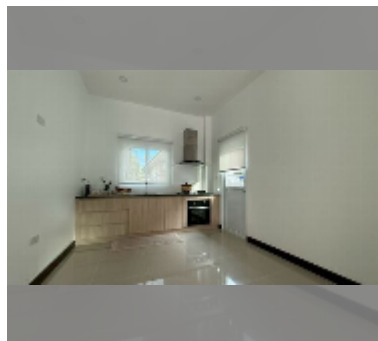

House For sale 3 bedroom 91 m² with land 208 m² in Ponthep Garden Ville 5, Pattaya

฿ 4,910,000

UNIT PARAMETERS:

UID	HS-5442
type	3 bedroom
size	91 m ²
view	garden view
floors	1

VILLAGE PARAMETERS:

district	East Pattaya
buildings	115