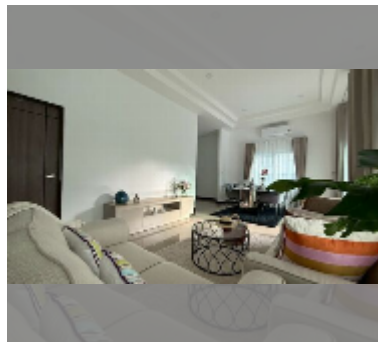

House For sale 3 bedroom 91 m² with land 208 m² in Ponthep Garden Ville 5, Pattaya

฿ 4,910,000

UNIT PARAMETERS:

UID	HS-5442
type	3 bedroom
size	91 m ²
view	garden view
floors	1

VILLAGE PARAMETERS:

district	East Pattaya
buildings	115