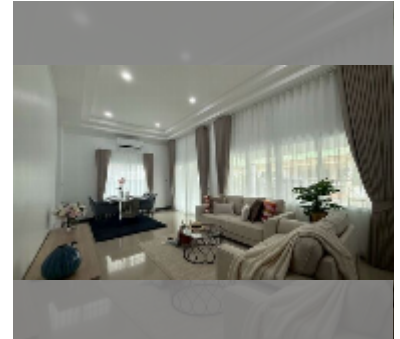

House For sale 3 bedroom 91 m² with land 208 m² in Ponthep Garden Ville 5, Pattaya

฿ 4,910,000

UNIT PARAMETERS:

UID	HS-5442
type	3 bedroom
size	91 m ²
view	garden view
floors	1

VILLAGE PARAMETERS:

district	East Pattaya
buildings	115