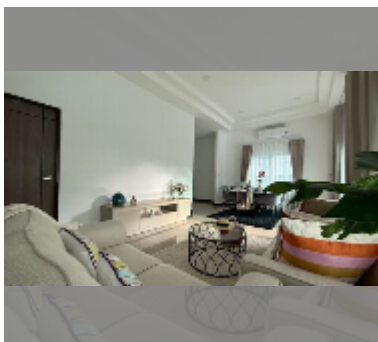

House For sale 3 bedroom 91 m² with land 208 m² in Ponthep Garden Ville 5, Pattaya

฿ 4,910,000

UNIT PARAMETERS:

UID	HS-5442
type	3 bedroom
size	91 m ²
view	garden view
floors	1

VILLAGE PARAMETERS:

district	East Pattaya
buildings	115