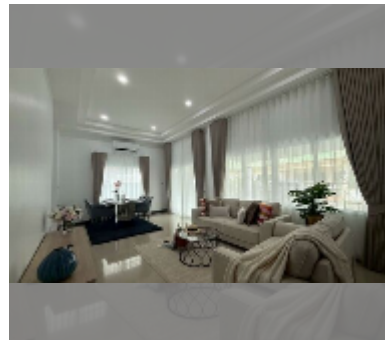

House For sale 3 bedroom 91 m² with land 208 m² in Ponthep Garden Ville 5, Pattaya

฿ 4,910,000

UNIT PARAMETERS:

UID	HS-5442
type	3 bedroom
size	91 m ²
view	garden view
floors	1

VILLAGE PARAMETERS:

district	East Pattaya
buildings	115