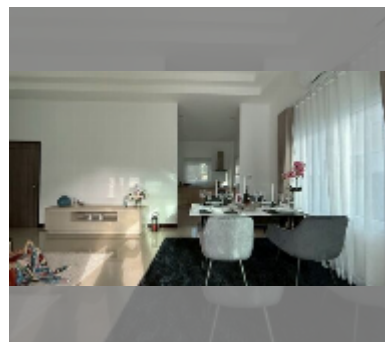

House For sale 3 bedroom 91 m² with land 208 m² in Ponthep Garden Ville 5, Pattaya

฿ 4,910,000

UNIT PARAMETERS:

UID	HS-5442
type	3 bedroom
size	91 m ²
view	garden view
floors	1

VILLAGE PARAMETERS:

district	East Pattaya
buildings	115