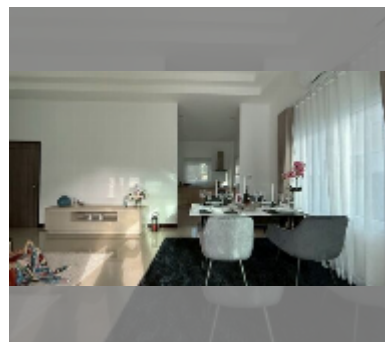

## House For sale 3 bedroom 91 m<sup>2</sup> with land 208 m<sup>2</sup> in Ponthep Garden Ville 5, Pattaya

**฿ 4,910,000**

**UNIT PARAMETERS:**

UID	HS-5442
type	3 bedroom
size	91 m <sup>2</sup>
view	garden view
floors	1