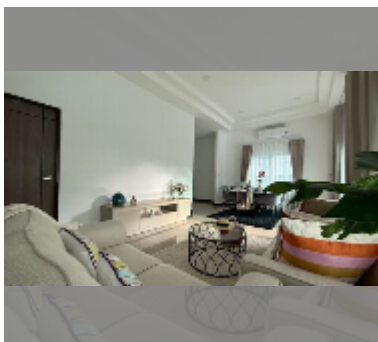

## House For sale 3 bedroom 91 m<sup>2</sup> with land 208 m<sup>2</sup> in Ponthep Garden Ville 5, Pattaya

**฿ 4,910,000**

**UNIT PARAMETERS:**

UID	HS-5442
type	3 bedroom
size	91 m <sup>2</sup>
view	garden view
floors	1