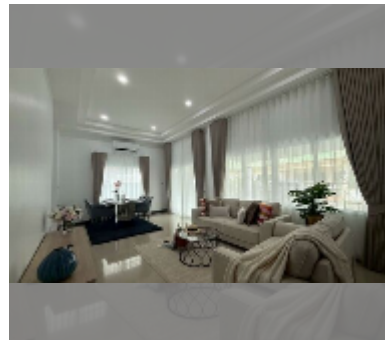

## House For sale 3 bedroom 91 m<sup>2</sup> with land 208 m<sup>2</sup> in Ponthep Garden Ville 5, Pattaya

**฿ 4,910,000**

**UNIT PARAMETERS:**

UID	HS-5442
type	3 bedroom
size	91 m <sup>2</sup>
view	garden view
floors	1