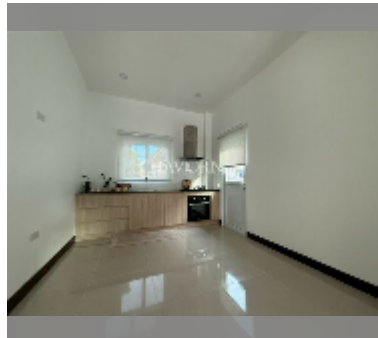

House For sale 3 bedroom 91 m² with land 208 m² in Ponthep Garden Ville 5, Pattaya

฿ 4,910,000

UNIT PARAMETERS:

UID	HS-5442
type	3 bedroom
size	91 m ²
view	garden view
floors	1

VILLAGE PARAMETERS:

district	East Pattaya
buildings	115