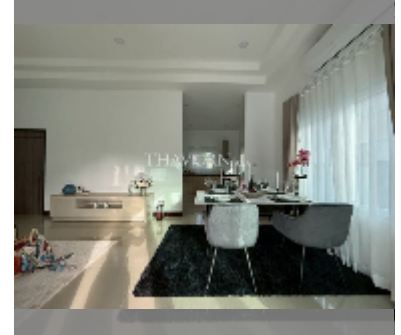

House For sale 3 bedroom 91 m² with land 208 m² in Ponthep Garden Ville 5, Pattaya

฿ 4,910,000

UNIT PARAMETERS:

UID	HS-5442
type	3 bedroom
size	91 m ²
view	garden view
floors	1

VILLAGE PARAMETERS:

district	East Pattaya
buildings	115