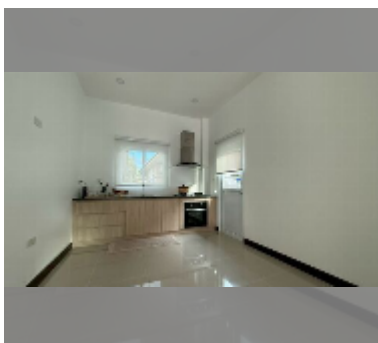

House For sale 3 bedroom 91 m² with land 208 m² in Ponthep Garden Ville 5, Pattaya

฿ 4,910,000

UNIT PARAMETERS:

UID	HS-5442
type	3 bedroom
size	91 m ²
view	garden view
floors	1

VILLAGE PARAMETERS:

district	East Pattaya
buildings	115