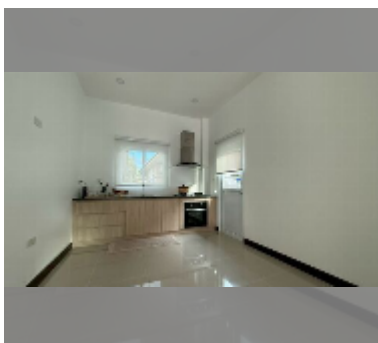

## House For sale 3 bedroom 91 m<sup>2</sup> with land 208 m<sup>2</sup> in Ponthep Garden Ville 5, Pattaya

**฿ 4,910,000**

**UNIT PARAMETERS:**

UID	HS-5442
type	3 bedroom
size	91 m <sup>2</sup>
view	garden view
floors	1