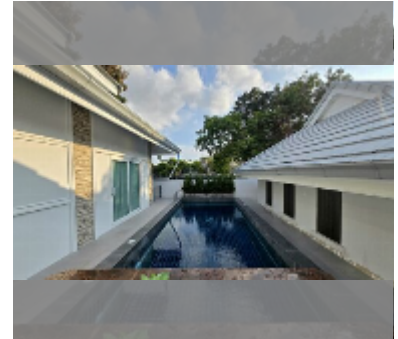

House For sale 3 bedroom 187 m² with land 470 m² in Impress House Village, Pattaya

฿ 9,400,000

UNIT PARAMETERS:

UID	HS-5441
type	3 bedroom
size	187 m ²
view	pool view
floors	1

VILLAGE PARAMETERS:

district	East Pattaya
buildings	5
floors	2