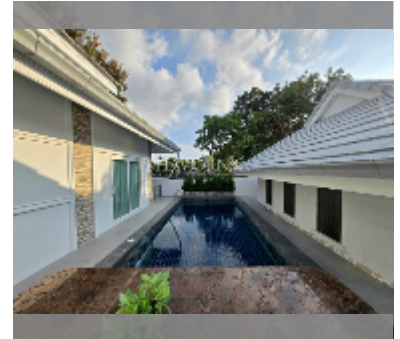

House For sale 3 bedroom 187 m² with land 470 m² in Impress House Village, Pattaya

฿ 9,400,000

UNIT PARAMETERS:

UID	HS-5441
type	3 bedroom
size	187 m ²
view	pool view
floors	1

VILLAGE PARAMETERS:

district	East Pattaya
buildings	5
floors	2