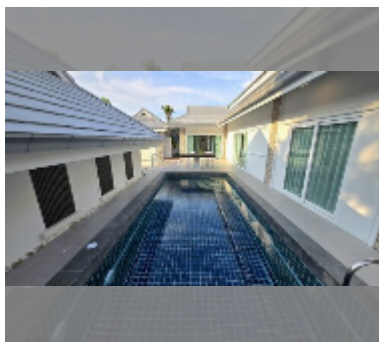

House For sale 3 bedroom 187 m² with land 470 m² in Impress House Village, Pattaya

฿ 9,400,000

UNIT PARAMETERS:

UID	HS-5441
type	3 bedroom
size	187 m ²
view	pool view
floors	1

VILLAGE PARAMETERS:

district	East Pattaya
buildings	5
floors	2