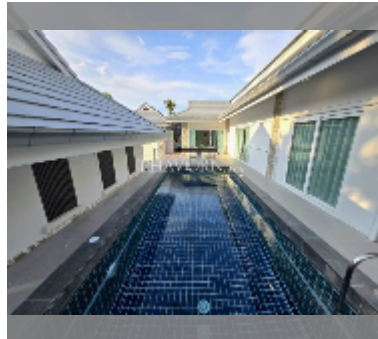

House For sale 3 bedroom 187 m² with land 470 m² in Impress House Village, Pattaya

฿ 9,400,000

UNIT PARAMETERS:

UID	HS-5441
type	3 bedroom
size	187 m ²
view	pool view
floors	1

VILLAGE PARAMETERS:

district	East Pattaya
buildings	5
floors	2