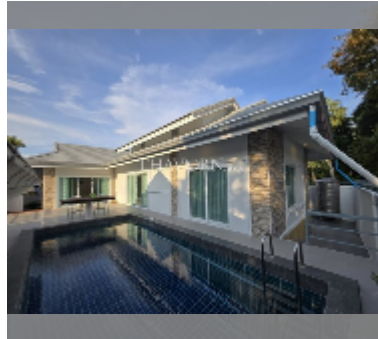

House For sale 3 bedroom 187 m² with land 470 m² in Impress House Village, Pattaya

฿ 9,400,000

UNIT PARAMETERS:

UID	HS-5441
type	3 bedroom
size	187 m ²
view	pool view
floors	1

VILLAGE PARAMETERS:

district	East Pattaya
buildings	5
floors	2