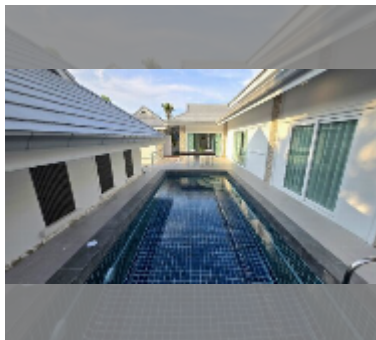

House For sale 3 bedroom 187 m² with land 470 m² in Impress House Village, Pattaya

฿ 9,400,000

UNIT PARAMETERS:

UID	HS-5441
type	3 bedroom
size	187 m ²
view	pool view
floors	1

VILLAGE PARAMETERS:

district	East Pattaya
buildings	5
floors	2