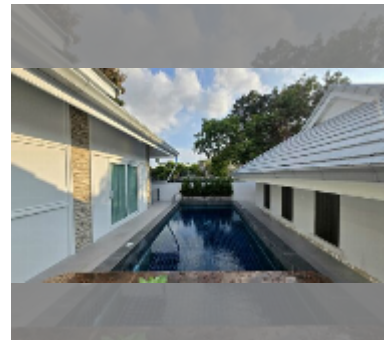

House For sale 3 bedroom 187 m² with land 470 m² in Impress House Village, Pattaya

฿ 9,400,000

UNIT PARAMETERS:

UID	HS-5441
type	3 bedroom
size	187 m ²
view	pool view
floors	1

VILLAGE PARAMETERS:

district	East Pattaya
buildings	5
floors	2