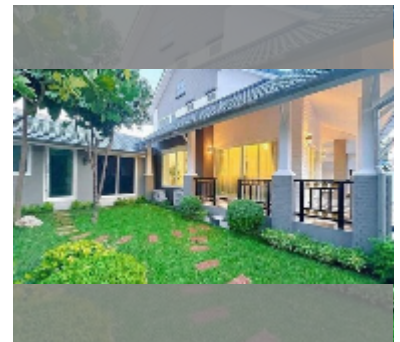

## House For sale 5 bedroom 315 m<sup>2</sup> with land 420 m<sup>2</sup> in Central Park 4, Pattaya

**฿ 12,900,000**

**UNIT PARAMETERS:**

UID	HS-5439
type	5 bedroom
size	315 m <sup>2</sup>
view	pool view
floors	2
quality	good
equipment: furniture, air conditioner, television	

**VILLAGE PARAMETERS:**

district	East Pattaya
built in	2014

[details](#)