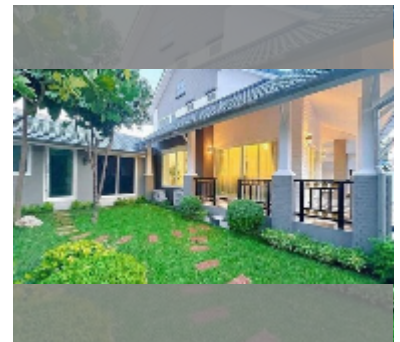

House For sale 5 bedroom 315 m² with land 420 m² in Central Park 4, Pattaya

฿ 12,900,000

UNIT PARAMETERS:

UID	HS-5439
type	5 bedroom
size	315 m ²
view	pool view
floors	2
quality	good
equipment: furniture, air conditioner, television	

VILLAGE PARAMETERS:

district	East Pattaya
built in	2014

[details](#)