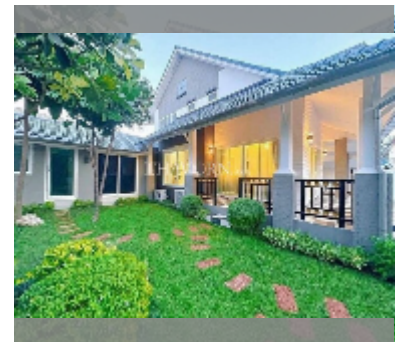

## House For sale 5 bedroom 315 m<sup>2</sup> with land 420 m<sup>2</sup> in Central Park 4, Pattaya

**฿ 12,900,000**

**UNIT PARAMETERS:**

UID	HS-5439
type	5 bedroom
size	315 m <sup>2</sup>
view	pool view
floors	2
quality	good
equipment: furniture, air conditioner, television	

**VILLAGE PARAMETERS:**

district	East Pattaya
built in	2014

[details](#)