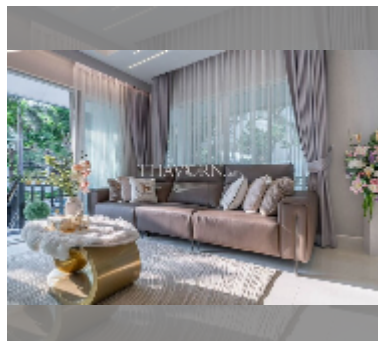

House For sale 5 bedroom 315 m² with land 420 m² in Central Park 4, Pattaya

฿ 12,900,000

UNIT PARAMETERS:

UID	HS-5439
type	5 bedroom
size	315 m²
view	pool view
floors	2
quality	good
equipment: furniture, air conditioner, television	

VILLAGE PARAMETERS:

district	East Pattaya
built in	2014