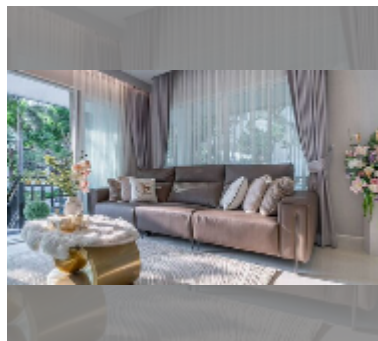

House For sale 5 bedroom 315 m² with land 420 m² in Central Park 4, Pattaya

฿ 12,900,000

UNIT PARAMETERS:

UID	HS-5439
type	5 bedroom
size	315 m²
view	pool view
floors	2
quality	good
equipment: furniture, air conditioner, television	

VILLAGE PARAMETERS:

district	East Pattaya
built in	2014