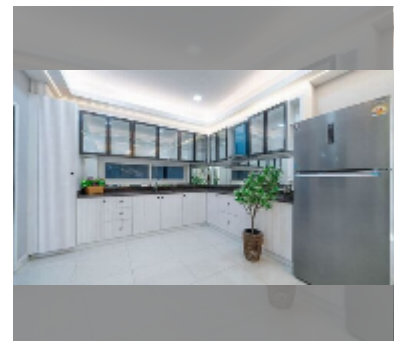

House For sale 5 bedroom 315 m² with land 420 m² in Central Park 4, Pattaya

฿ 12,900,000

UNIT PARAMETERS:

UID	HS-5439
type	5 bedroom
size	315 m²
view	pool view
floors	2
quality	good
equipment: furniture, air conditioner, television	

VILLAGE PARAMETERS:

district	East Pattaya
built in	2014