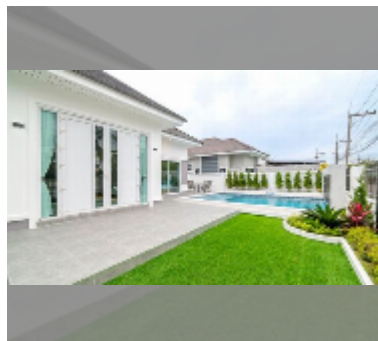

House For sale 3 bedroom 350 m² with land 392 m² in Ponthep Garden Ville 8, Pattaya

฿ 9,490,000

UNIT PARAMETERS:

UID	HS-5438
type	3 bedroom
size	350 m²
view	pool view
floors	2
quality	good
equipment: furniture, air conditioner, television, refrigerator	

VILLAGE PARAMETERS:

district	Nong Pla Lai