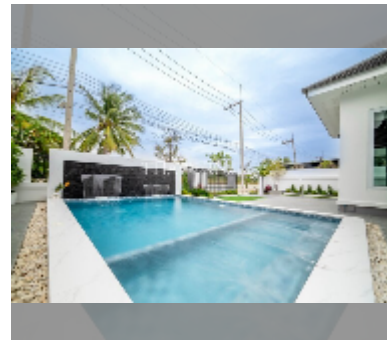

House For sale 3 bedroom 350 m² with land 392 m² in Ponthep Garden Ville 8, Pattaya

฿ 9,490,000

UNIT PARAMETERS:

UID	HS-5438
type	3 bedroom
size	350 m²
view	pool view
floors	2
quality	good
equipment: furniture, air conditioner, television, refrigerator	

VILLAGE PARAMETERS:

district	Nong Pla Lai