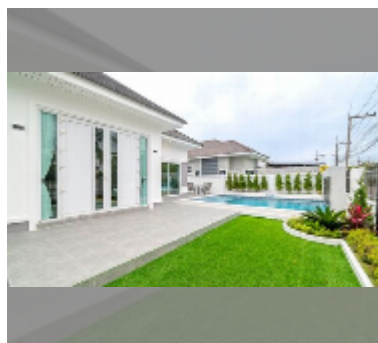

House For sale 3 bedroom 350 m² with land 392 m² in Ponthep Garden Ville 8, Pattaya

฿ 9,490,000

UNIT PARAMETERS:

UID	HS-5438
type	3 bedroom
size	350 m²
view	pool view
floors	2
quality	good
equipment: furniture, air conditioner, television, refrigerator	

VILLAGE PARAMETERS:

district	Nong Pla Lai