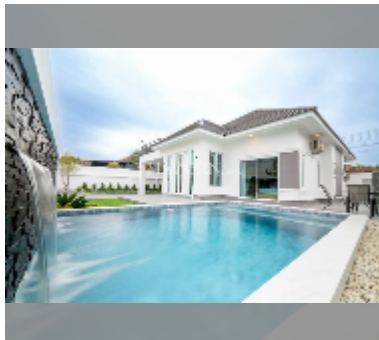

House For sale 3 bedroom 350 m² with land 392 m² in Ponthep Garden Ville 8, Pattaya

฿ 9,490,000

UNIT PARAMETERS:

UID	HS-5438
type	3 bedroom
size	350 m²
view	pool view
floors	2
quality	good
equipment: furniture, air conditioner, television, refrigerator	

VILLAGE PARAMETERS:

district	Nong Pla Lai