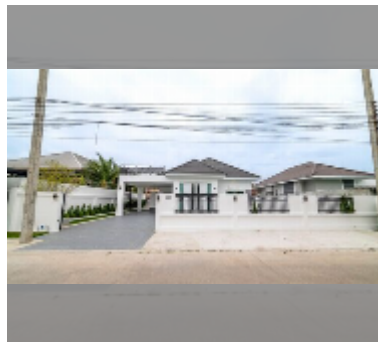

House For sale 3 bedroom 350 m² with land 392 m² in Ponthep Garden Ville 8, Pattaya

฿ 9,490,000

UNIT PARAMETERS:

UID	HS-5438
type	3 bedroom
size	350 m²
view	pool view
floors	2
quality	good
equipment: furniture, air conditioner, television, refrigerator	

VILLAGE PARAMETERS:

district	Nong Pla Lai