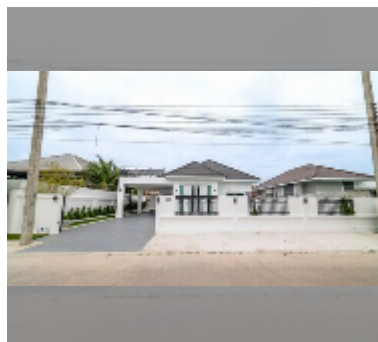

House For sale 3 bedroom 350 m² with land 392 m² in Ponthep Garden Ville 8, Pattaya

฿ 9,490,000

UNIT PARAMETERS:

UID	HS-5438
type	3 bedroom
size	350 m²
view	pool view
floors	2
quality	good
equipment: furniture, air conditioner, television, refrigerator	

VILLAGE PARAMETERS:

district	Nong Pla Lai