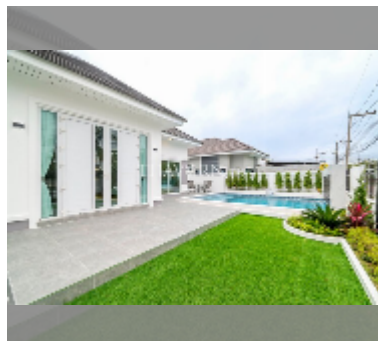

House For sale 3 bedroom 350 m² with land 392 m² in Ponthep Garden Ville 8, Pattaya

฿ 9,490,000

UNIT PARAMETERS:

UID	HS-5438
type	3 bedroom
size	350 m²
view	pool view
floors	2
quality	good
equipment: furniture, air conditioner, television, refrigerator	

VILLAGE PARAMETERS:

district	Nong Pla Lai