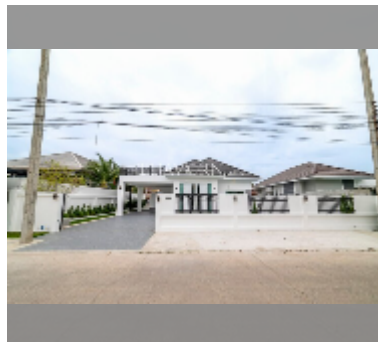

House For sale 3 bedroom 350 m² with land 392 m² in Ponthep Garden Ville 8, Pattaya

฿ 9,490,000

UNIT PARAMETERS:

UID	HS-5438
type	3 bedroom
size	350 m²
view	pool view
floors	2
quality	good
equipment: furniture, air conditioner, television, refrigerator	

VILLAGE PARAMETERS:

district	Nong Pla Lai