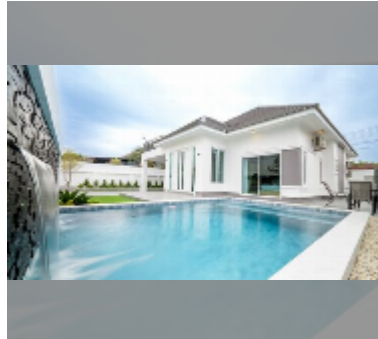

House For sale 3 bedroom 350 m² with land 392 m² in Ponthep Garden Ville 8, Pattaya

฿ 9,490,000

UNIT PARAMETERS:

UID	HS-5438
type	3 bedroom
size	350 m²
view	pool view
floors	2
quality	good
equipment: furniture, air conditioner, television, refrigerator	

VILLAGE PARAMETERS:

district	Nong Pla Lai