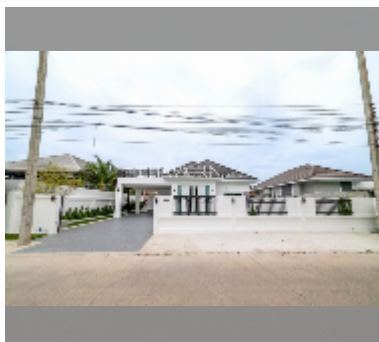

House For sale 3 bedroom 350 m² with land 392 m² in Ponthep Garden Ville 8, Pattaya

฿ 9,490,000

UNIT PARAMETERS:

UID	HS-5438
type	3 bedroom
size	350 m²
view	pool view
floors	2
quality	good
equipment: furniture, air conditioner, television, refrigerator	

VILLAGE PARAMETERS:

district	Nong Pla Lai