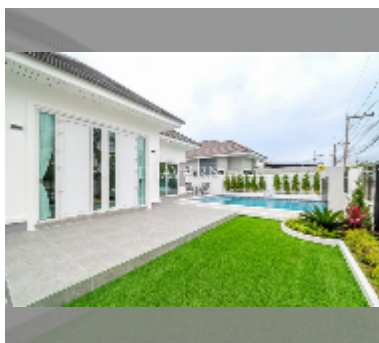

House For sale 3 bedroom 350 m² with land 392 m² in Ponthep Garden Ville 8, Pattaya

฿ 9,490,000

UNIT PARAMETERS:

UID	HS-5438
type	3 bedroom
size	350 m²
view	pool view
floors	2
quality	good
equipment: furniture, air conditioner, television, refrigerator	

VILLAGE PARAMETERS:

district	Nong Pla Lai