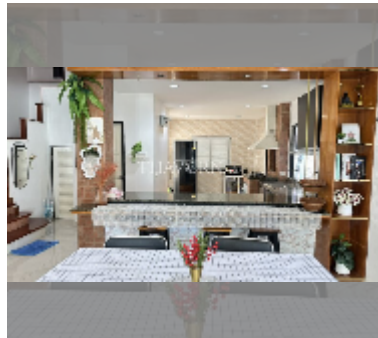

House For sale 4 bedroom 390 m² with land 440 m² in Baan Suan Lalana, Pattaya

฿ 22,000,000

UNIT PARAMETERS:

UID	HS-5437
type	4 bedroom
size	390 m²
view	pool view
floors	2
quality	good
equipment: furniture, air conditioner, television, washing-machine, refrigerator	

VILLAGE PARAMETERS:

district	Jomtien
built in	1991