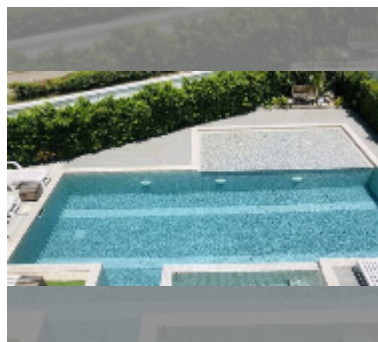

House For sale 4 bedroom 390 m² with land 440 m² in Baan Suan Lalana, Pattaya

฿ 22,000,000

UNIT PARAMETERS:

UID	HS-5437
type	4 bedroom
size	390 m²
view	pool view
floors	2
quality	good
equipment: furniture, air conditioner, television, washing-machine, refrigerator	

VILLAGE PARAMETERS:

district	Jomtien
built in	1991