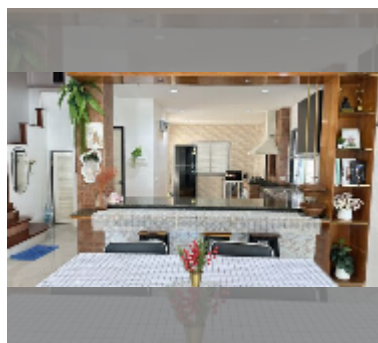

House For sale 4 bedroom 390 m² with land 440 m² in Baan Suan Lalana, Pattaya

฿ 22,000,000

UNIT PARAMETERS:

UID	HS-5437
type	4 bedroom
size	390 m²
view	pool view
floors	2
quality	good
equipment: furniture, air conditioner, television, washing-machine, refrigerator	

VILLAGE PARAMETERS:

district	Jomtien
built in	1991