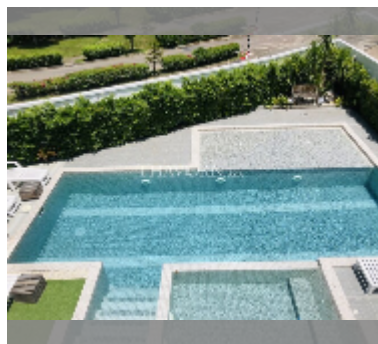

House For sale 4 bedroom 390 m² with land 440 m² in Baan Suan Lalana, Pattaya

฿ 22,000,000

UNIT PARAMETERS:

UID	HS-5437
type	4 bedroom
size	390 m²
view	pool view
floors	2
quality	good
equipment: furniture, air conditioner, television, washing-machine, refrigerator	

VILLAGE PARAMETERS:

district	Jomtien
built in	1991