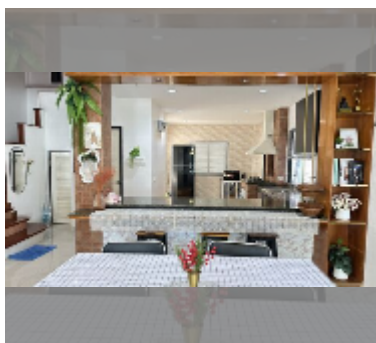

House For sale 4 bedroom 390 m² with land 440 m² in Baan Suan Lalana, Pattaya

฿ 22,000,000

UNIT PARAMETERS:

UID	HS-5437
type	4 bedroom
size	390 m²
view	pool view
floors	2
quality	good
equipment: furniture, air conditioner, television, washing-machine, refrigerator	

VILLAGE PARAMETERS:

district	Jomtien
built in	1991