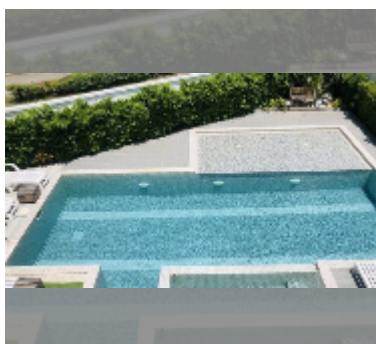

House For sale 4 bedroom 390 m² with land 440 m² in Baan Suan Lalana, Pattaya

฿ 22,000,000

UNIT PARAMETERS:

UID	HS-5437
type	4 bedroom
size	390 m²
view	pool view
floors	2
quality	good
equipment: furniture, air conditioner, television, washing-machine, refrigerator	

VILLAGE PARAMETERS:

district	Jomtien
built in	1991