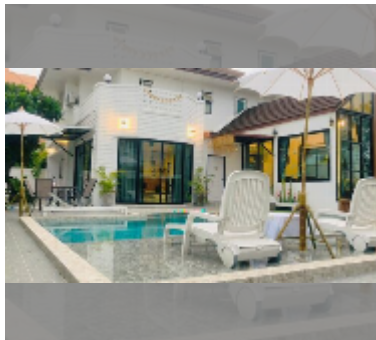

House For sale 4 bedroom 390 m² with land 440 m² in Baan Suan Lalana, Pattaya

฿ 22,000,000

UNIT PARAMETERS:

UID	HS-5437
type	4 bedroom
size	390 m²
view	pool view
floors	2
quality	good
equipment: furniture, air conditioner, television, washing-machine, refrigerator	

VILLAGE PARAMETERS:

district	Jomtien
built in	1991