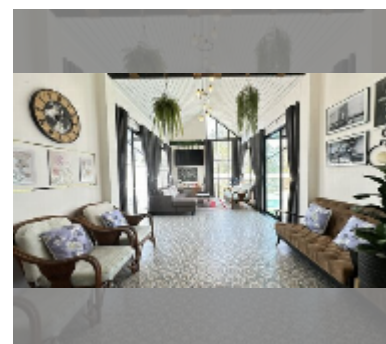

House For sale 4 bedroom 390 m² with land 440 m² in Baan Suan Lalana, Pattaya

฿ 22,000,000

UNIT PARAMETERS:

UID	HS-5437
type	4 bedroom
size	390 m²
view	pool view
floors	2
quality	good
equipment: furniture, air conditioner, television, washing-machine, refrigerator	

VILLAGE PARAMETERS:

district	Jomtien
built in	1991