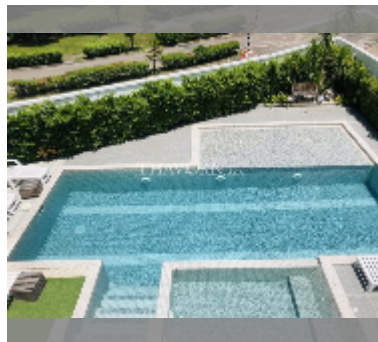

House For sale 4 bedroom 390 m² with land 440 m² in Baan Suan Lalana, Pattaya

฿ 22,000,000

UNIT PARAMETERS:

UID	HS-5437
type	4 bedroom
size	390 m²
view	pool view
floors	2
quality	good
equipment: furniture, air conditioner, television, washing-machine, refrigerator	

VILLAGE PARAMETERS:

district	Jomtien
built in	1991