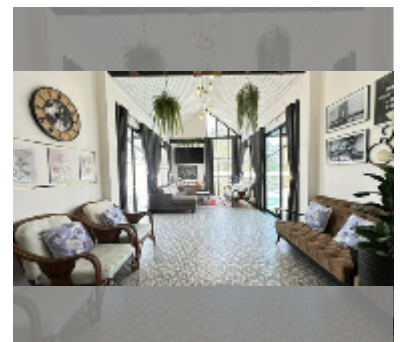

House For sale 4 bedroom 390 m² with land 440 m² in Baan Suan Lalana, Pattaya

฿ 22,000,000

UNIT PARAMETERS:

UID	HS-5437
type	4 bedroom
size	390 m²
view	pool view
floors	2
quality	good
equipment: furniture, air conditioner, television, washing-machine, refrigerator	

VILLAGE PARAMETERS:

district	Jomtien
built in	1991