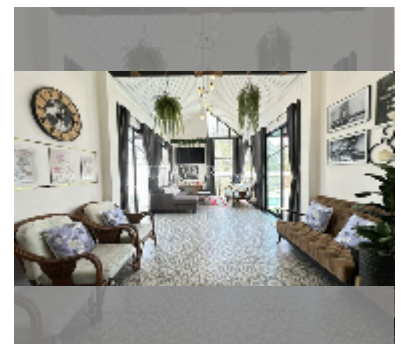

House For sale 4 bedroom 390 m² with land 440 m² in Baan Suan Lalana, Pattaya

฿ 22,000,000

UNIT PARAMETERS:

UID	HS-5437
type	4 bedroom
size	390 m²
view	pool view
floors	2
quality	good
equipment: furniture, air conditioner, television, washing-machine, refrigerator	

VILLAGE PARAMETERS:

district	Jomtien
built in	1991