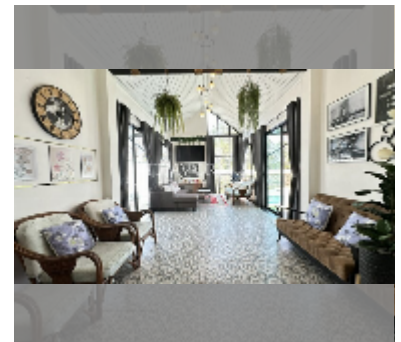

House For sale 4 bedroom 390 m² with land 440 m² in Baan Suan Lalana, Pattaya

฿ 22,000,000

UNIT PARAMETERS:

UID	HS-5437
type	4 bedroom
size	390 m²
view	pool view
floors	2
quality	good
equipment: furniture, air conditioner, television, washing-machine, refrigerator	

VILLAGE PARAMETERS:

district	Jomtien
built in	1991