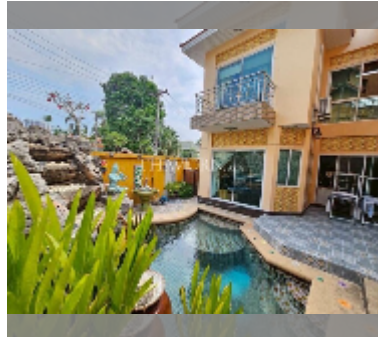

House For sale 5 bedroom 200 m² with land 268 m² in Jomtien Palace Village, Pattaya

฿ 12,000,000

UNIT PARAMETERS:

UID	HS-5436
type	5 bedroom
size	200 m ²
view	city view
floors	2

VILLAGE PARAMETERS:

district	Jomtien
buildings	20
built in	2011