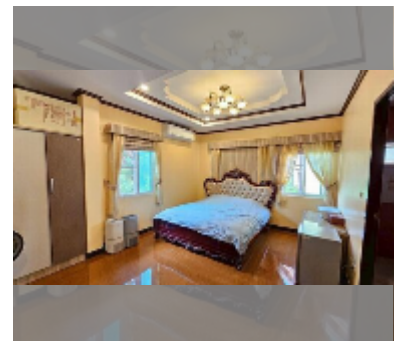

## House For sale 5 bedroom 200 m<sup>2</sup> with land 268 m<sup>2</sup> in Jomtien Palace Village, Pattaya

**฿ 12,000,000**

**UNIT PARAMETERS:**

UID	HS-5436
type	5 bedroom
size	200 m <sup>2</sup>
view	city view
floors	2