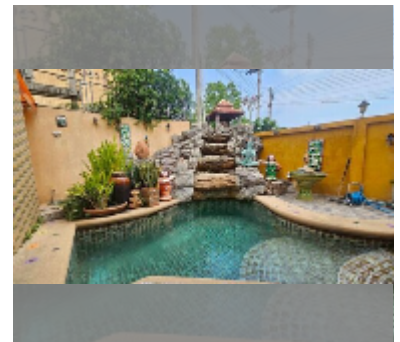

## House For sale 5 bedroom 200 m<sup>2</sup> with land 268 m<sup>2</sup> in Jomtien Palace Village, Pattaya

**฿ 12,000,000**

**UNIT PARAMETERS:**

UID	HS-5436
type	5 bedroom
size	200 m <sup>2</sup>
view	city view
floors	2