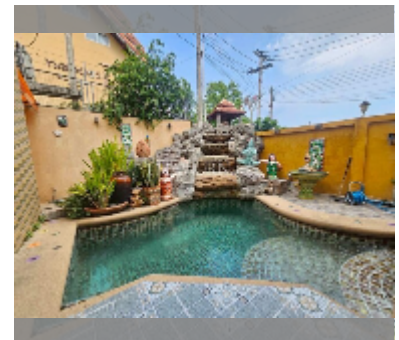

House For sale 5 bedroom 200 m² with land 268 m² in Jomtien Palace Village, Pattaya

฿ 12,000,000

UNIT PARAMETERS:

UID	HS-5436
type	5 bedroom
size	200 m ²
view	city view
floors	2

VILLAGE PARAMETERS:

district	Jomtien
buildings	20
built in	2011