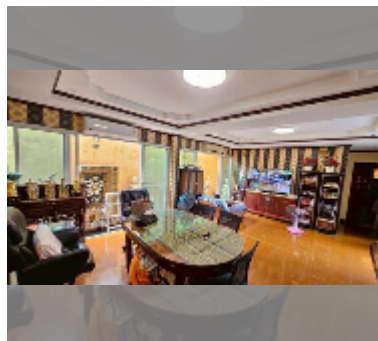

House For sale 5 bedroom 200 m² with land 268 m² in Jomtien Palace Village, Pattaya

฿ 12,000,000

UNIT PARAMETERS:

UID	HS-5436
type	5 bedroom
size	200 m ²
view	city view
floors	2

VILLAGE PARAMETERS:

district	Jomtien
buildings	20
built in	2011