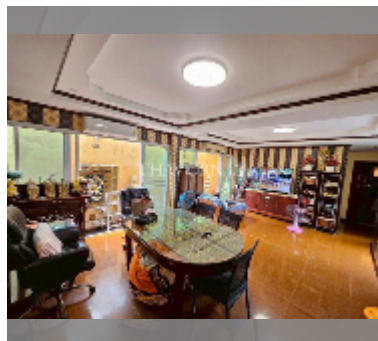

House For sale 5 bedroom 200 m² with land 268 m² in Jomtien Palace Village, Pattaya

฿ 12,000,000

UNIT PARAMETERS:

UID	HS-5436
type	5 bedroom
size	200 m ²
view	city view
floors	2

VILLAGE PARAMETERS:

district	Jomtien
buildings	20
built in	2011