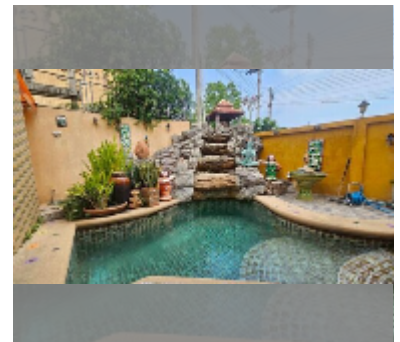

House For sale 5 bedroom 200 m² with land 268 m² in Jomtien Palace Village, Pattaya

฿ 12,000,000

UNIT PARAMETERS:

UID	HS-5436
type	5 bedroom
size	200 m ²
view	city view
floors	2

VILLAGE PARAMETERS:

district	Jomtien
buildings	20
built in	2011