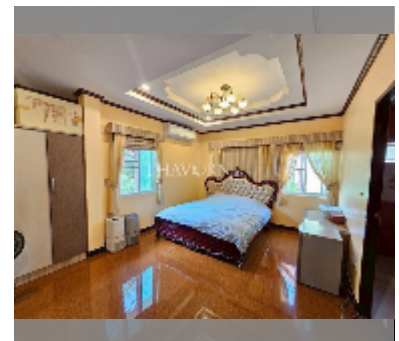

House For sale 5 bedroom 200 m² with land 268 m² in Jomtien Palace Village, Pattaya

฿ 12,000,000

UNIT PARAMETERS:

UID	HS-5436
type	5 bedroom
size	200 m ²
view	city view
floors	2

VILLAGE PARAMETERS:

district	Jomtien
buildings	20
built in	2011