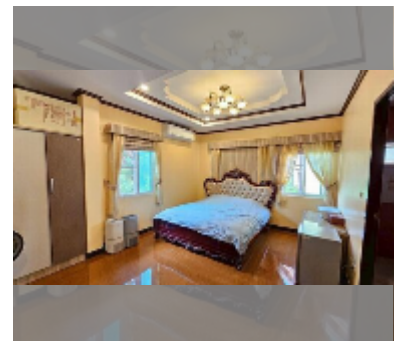

House For sale 5 bedroom 200 m² with land 268 m² in Jomtien Palace Village, Pattaya

฿ 12,000,000

UNIT PARAMETERS:

UID	HS-5436
type	5 bedroom
size	200 m ²
view	city view
floors	2

VILLAGE PARAMETERS:

district	Jomtien
buildings	20
built in	2011