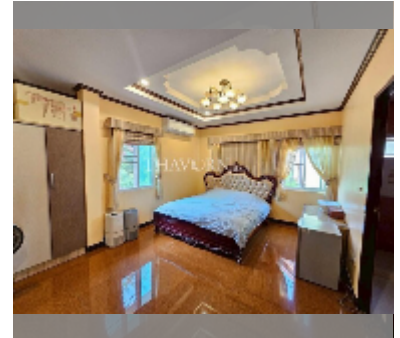

House For sale 5 bedroom 200 m² with land 268 m² in Jomtien Palace Village, Pattaya

฿ 12,000,000

UNIT PARAMETERS:

UID	HS-5436
type	5 bedroom
size	200 m ²
view	city view
floors	2

VILLAGE PARAMETERS:

district	Jomtien
buildings	20
built in	2011