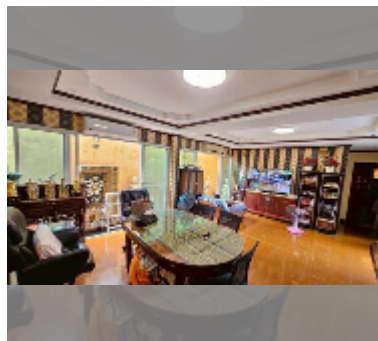

## House For sale 5 bedroom 200 m<sup>2</sup> with land 268 m<sup>2</sup> in Jomtien Palace Village, Pattaya

**฿ 12,000,000**

**UNIT PARAMETERS:**

UID	HS-5436
type	5 bedroom
size	200 m <sup>2</sup>
view	city view
floors	2