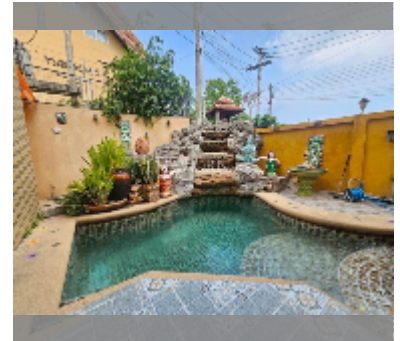

House For sale 5 bedroom 200 m² with land 268 m² in Jomtien Palace Village, Pattaya

฿ 12,000,000

UNIT PARAMETERS:

UID	HS-5436
type	5 bedroom
size	200 m ²
view	city view
floors	2

VILLAGE PARAMETERS:

district	Jomtien
buildings	20
built in	2011