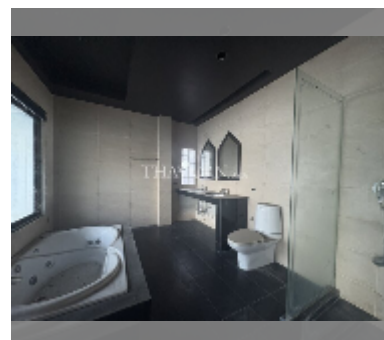

House For sale 2 bedroom 170 m² with land 404 m² , Pattaya

฿ 15,500,000

UNIT PARAMETERS:

UID	HS-5432
type	2 bedroom
size	170 m ²
view	pool view
floors	1

PROJECT PARAMETERS:

details