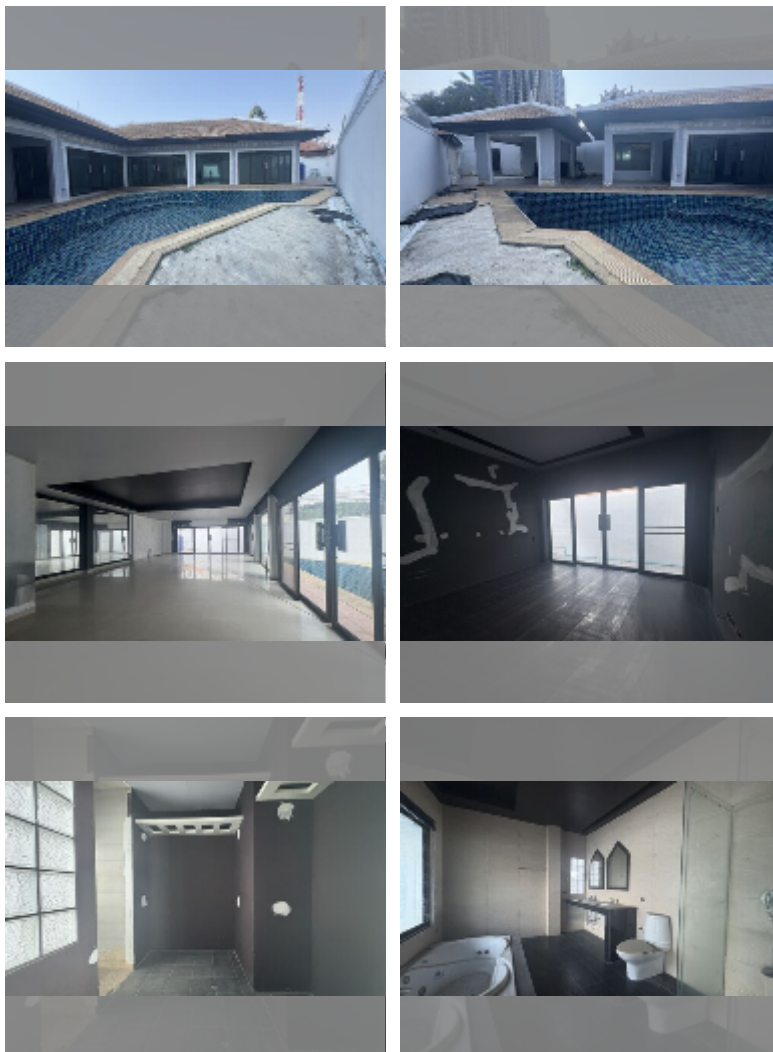

House For sale 2 bedroom 170 m² with land 404 m² , Pattaya

฿ 15,500,000

UNIT PARAMETERS:

UID	HS-5432
type	2 bedroom
size	170 m²
view	pool view
floors	1

PROJECT PARAMETERS: