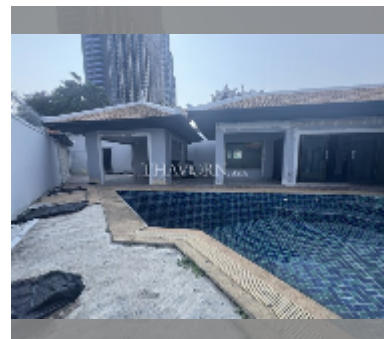

House For sale 2 bedroom 170 m² with land 404 m² , Pattaya

฿ 15,500,000

UNIT PARAMETERS:

UID	HS-5432
type	2 bedroom
size	170 m ²
view	pool view
floors	1

PROJECT PARAMETERS:

details