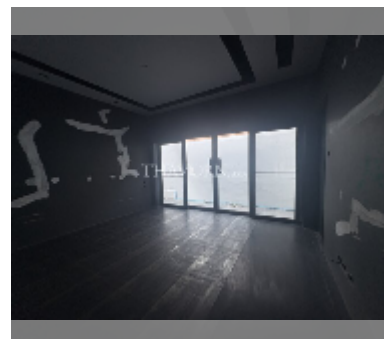

House For sale 2 bedroom 170 m² with land 404 m² , Pattaya

฿ 15,500,000

UNIT PARAMETERS:

UID	HS-5432
type	2 bedroom
size	170 m ²
view	pool view
floors	1

PROJECT PARAMETERS:

details