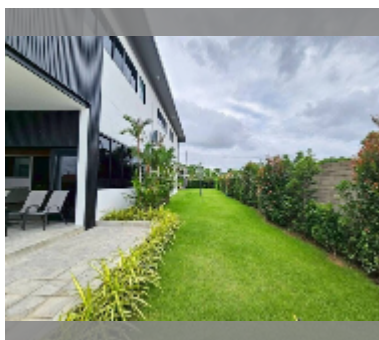

House For sale 5 bedroom 552 m² with land 988 m² , Pattaya

฿ 16,000,000

UNIT PARAMETERS:

UID	HS-5429
type	5 bedroom
size	552 m ²
view	garden view
floors	2

PROJECT PARAMETERS:

[details](#)