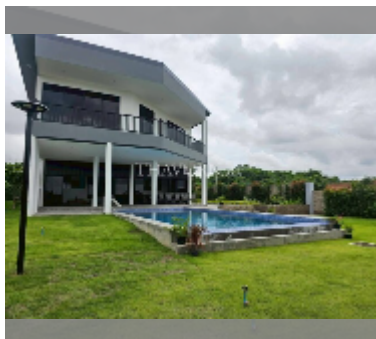

House For sale 5 bedroom 552 m² with land 988 m² , Pattaya

฿ 16,000,000

UNIT PARAMETERS:

UID	HS-5429
type	5 bedroom
size	552 m ²
view	garden view
floors	2

PROJECT PARAMETERS:

[details](#)