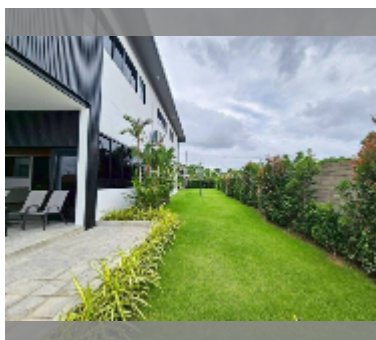

House For sale 5 bedroom 552 m² with land 988 m² , Pattaya

฿ 16,000,000

UNIT PARAMETERS:

UID	HS-5429
type	5 bedroom
size	552 m ²
view	garden view
floors	2

PROJECT PARAMETERS:

[details](#)