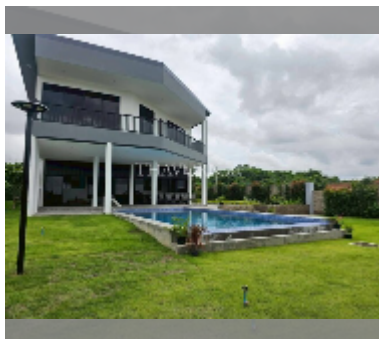

House For sale 5 bedroom 552 m² with land 988 m² , Pattaya

฿ 16,000,000

UNIT PARAMETERS:

UID	HS-5429
type	5 bedroom
size	552 m ²
view	garden view
floors	2

PROJECT PARAMETERS:

[details](#)