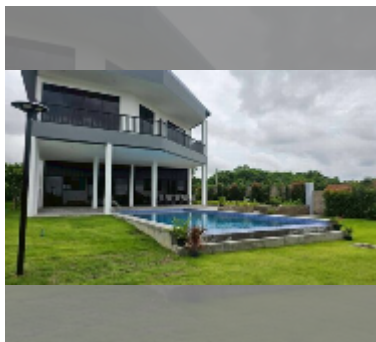

House For sale 5 bedroom 552 m² with land 988 m² , Pattaya

฿ 16,000,000

UNIT PARAMETERS:

UID	HS-5429
type	5 bedroom
size	552 m ²
view	garden view
floors	2

PROJECT PARAMETERS:

[details](#)