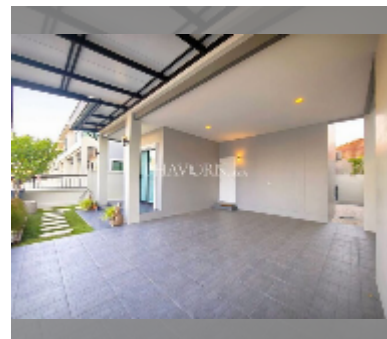

House For sale 4 bedroom 170 m² with land 167.6 m² in The Grand 9, Pattaya

฿ 6,290,000

UNIT PARAMETERS:

UID	HS-5425
type	4 bedroom
size	170 m²
view	city view
floors	2
quality	good
equipment: furniture, air conditioner, television, refrigerator	

VILLAGE PARAMETERS:

district	East Pattaya
buildings	69
floors	2
built in	2024
maintenance	฿ 50,280/year