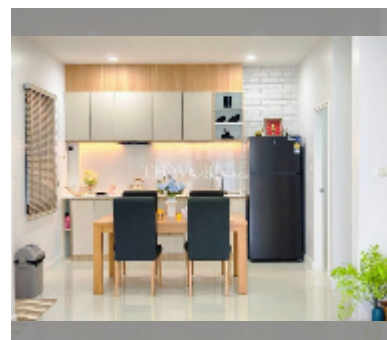

House For sale 4 bedroom 170 m² with land 167.6 m² in The Grand 9, Pattaya

฿ 6,290,000

UNIT PARAMETERS:

UID	HS-5425
type	4 bedroom
size	170 m²
view	city view
floors	2
quality	good
equipment: furniture, air conditioner, television, refrigerator	

VILLAGE PARAMETERS:

district	East Pattaya
buildings	69
floors	2
built in	2024
maintenance	฿ 50,280/year