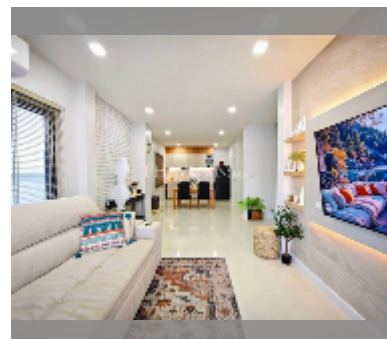

House For sale 4 bedroom 170 m² with land 167.6 m² in The Grand 9, Pattaya

฿ 6,290,000

UNIT PARAMETERS:

UID	HS-5425
type	4 bedroom
size	170 m²
view	city view
floors	2
quality	good
equipment: furniture, air conditioner, television, refrigerator	

VILLAGE PARAMETERS:

district	East Pattaya
buildings	69
floors	2
built in	2024
maintenance	฿ 50,280/year