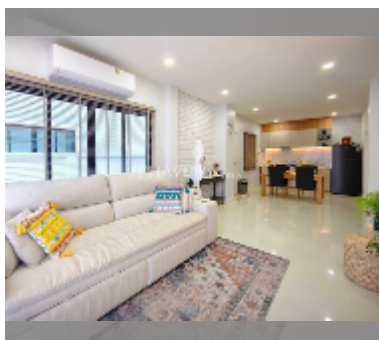

House For sale 4 bedroom 170 m² with land 167.6 m² in The Grand 9, Pattaya

฿ 6,290,000

UNIT PARAMETERS:

UID	HS-5425
type	4 bedroom
size	170 m²
view	city view
floors	2
quality	good
equipment: furniture, air conditioner, television, refrigerator	

VILLAGE PARAMETERS:

district	East Pattaya
buildings	69
floors	2
built in	2024
maintenance	฿ 50,280/year