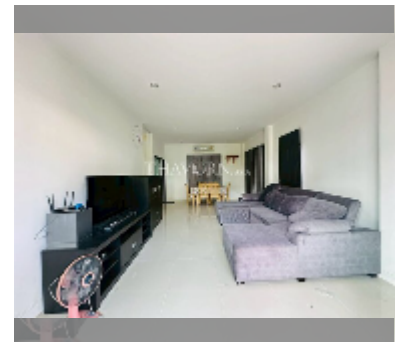

House For sale 4 bedroom 250 m² with land 200 m² in H Living Life Chaipornwithi, Pattaya

฿ 5,900,000

UNIT PARAMETERS:

UID	HS-5424
type	4 bedroom
size	250 m²
view	city view
floors	2
quality	good
equipment: furniture, air conditioner, television, refrigerator	

VILLAGE PARAMETERS:

district	East Pattaya
buildings	69
floors	2
built in	2022