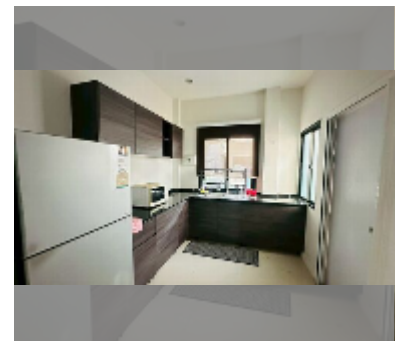

House For sale 4 bedroom 250 m² with land 200 m² in H Living Life Chaipornwithi, Pattaya

฿ 5,900,000

UNIT PARAMETERS:

UID	HS-5424
type	4 bedroom
size	250 m²
view	city view
floors	2
quality	good
equipment: furniture, air conditioner, television, refrigerator	

VILLAGE PARAMETERS:

district	East Pattaya
buildings	69
floors	2
built in	2022