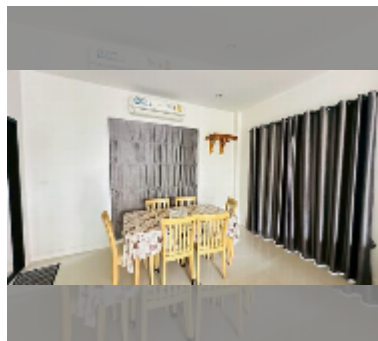

House For sale 4 bedroom 250 m² with land 200 m² in H Living Life Chaipornwithi, Pattaya

฿ 5,900,000

UNIT PARAMETERS:

UID	HS-5424
type	4 bedroom
size	250 m²
view	city view
floors	2
quality	good
equipment: furniture, air conditioner, television, refrigerator	

VILLAGE PARAMETERS:

district	East Pattaya
buildings	69
floors	2
built in	2022