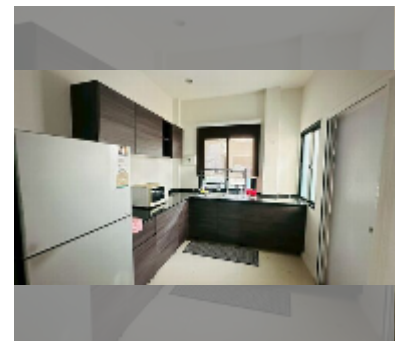

House For sale 4 bedroom 250 m² with land 200 m² in H Living Life Chaipornwithi, Pattaya

฿ 5,900,000

UNIT PARAMETERS:

UID	HS-5424
type	4 bedroom
size	250 m²
view	city view
floors	2
quality	good
equipment: furniture, air conditioner, television, refrigerator	

VILLAGE PARAMETERS:

district	East Pattaya
buildings	69
floors	2
built in	2022