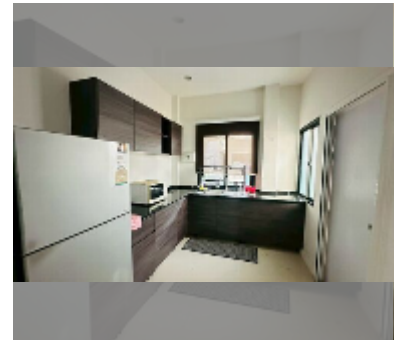

House For sale 4 bedroom 250 m² with land 200 m² in H Living Life Chaipornwithi, Pattaya

฿ 5,900,000

UNIT PARAMETERS:

UID	HS-5424
type	4 bedroom
size	250 m²
view	city view
floors	2
quality	good
equipment: furniture, air conditioner, television, refrigerator	

VILLAGE PARAMETERS:

district	East Pattaya
buildings	69
floors	2
built in	2022