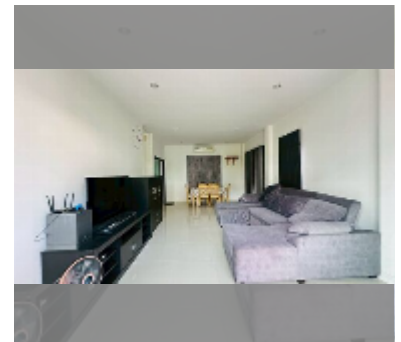

House For sale 4 bedroom 250 m² with land 200 m² in H Living Life Chaipornwithi, Pattaya

฿ 5,900,000

UNIT PARAMETERS:

UID	HS-5424
type	4 bedroom
size	250 m²
view	city view
floors	2
quality	good
equipment: furniture, air conditioner, television, refrigerator	

VILLAGE PARAMETERS:

district	East Pattaya
buildings	69
floors	2
built in	2022