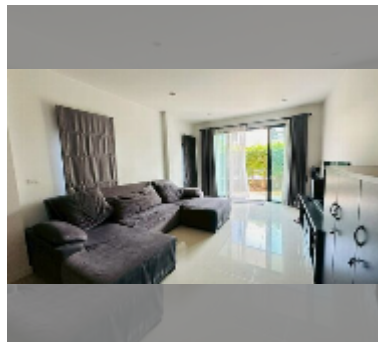

House For sale 4 bedroom 250 m² with land 200 m² in H Living Life Chaipornwithi, Pattaya

฿ 5,900,000

UNIT PARAMETERS:

UID	HS-5424
type	4 bedroom
size	250 m²
view	city view
floors	2
quality	good
equipment: furniture, air conditioner, television, refrigerator	

VILLAGE PARAMETERS:

district	East Pattaya
buildings	69
floors	2
built in	2022