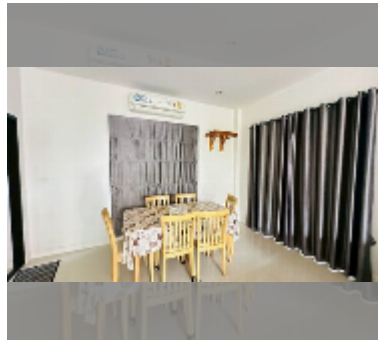

House For sale 4 bedroom 250 m² with land 200 m² in H Living Life Chaipornwithi, Pattaya

฿ 5,900,000

UNIT PARAMETERS:

UID	HS-5424
type	4 bedroom
size	250 m²
view	city view
floors	2
quality	good
equipment: furniture, air conditioner, television, refrigerator	

VILLAGE PARAMETERS:

district	East Pattaya
buildings	69
floors	2
built in	2022