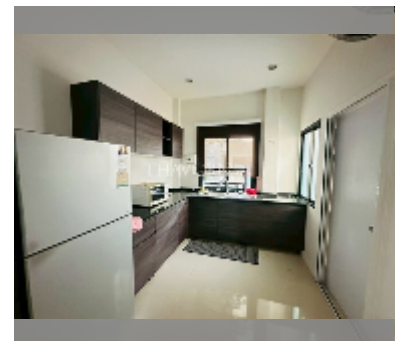

House For sale 4 bedroom 250 m² with land 200 m² in H Living Life Chaipornwithi, Pattaya

฿ 5,900,000

UNIT PARAMETERS:

UID	HS-5424
type	4 bedroom
size	250 m²
view	city view
floors	2
quality	good
equipment: furniture, air conditioner, television, refrigerator	

VILLAGE PARAMETERS:

district	East Pattaya
buildings	69
floors	2
built in	2022