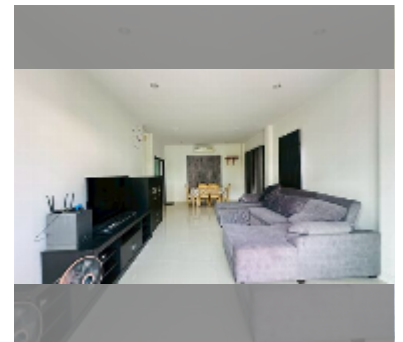

House For sale 4 bedroom 250 m² with land 200 m² in H Living Life Chaipornwithi, Pattaya

฿ 5,900,000

UNIT PARAMETERS:

UID	HS-5424
type	4 bedroom
size	250 m²
view	city view
floors	2
quality	good
equipment: furniture, air conditioner, television, refrigerator	

VILLAGE PARAMETERS:

district	East Pattaya
buildings	69
floors	2
built in	2022