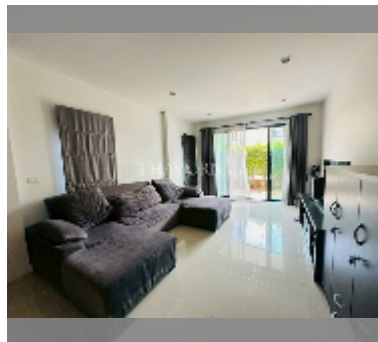

House For sale 4 bedroom 250 m² with land 200 m² in H Living Life Chaipornwithi, Pattaya

฿ 5,900,000

UNIT PARAMETERS:

UID	HS-5424
type	4 bedroom
size	250 m²
view	city view
floors	2
quality	good
equipment: furniture, air conditioner, television, refrigerator	

VILLAGE PARAMETERS:

district	East Pattaya
buildings	69
floors	2
built in	2022