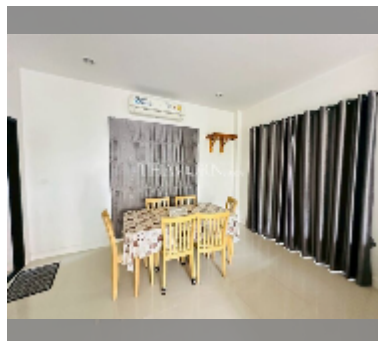

House For sale 4 bedroom 250 m² with land 200 m² in H Living Life Chaipornwithi, Pattaya

฿ 5,900,000

UNIT PARAMETERS:

UID	HS-5424
type	4 bedroom
size	250 m²
view	city view
floors	2
quality	good
equipment: furniture, air conditioner, television, refrigerator	

VILLAGE PARAMETERS:

district	East Pattaya
buildings	69
floors	2
built in	2022