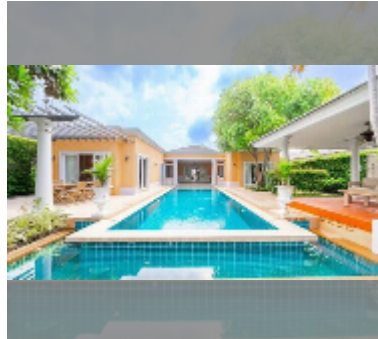

House For sale 4 bedroom 450 m² with land 1050 m² in Siam Royal View, Pattaya

฿ 29,500,000

UNIT PARAMETERS:

UID	HS-5423
type	4 bedroom
size	450 m²
view	pool view
floors	1
quality	good
equipment: furniture, air conditioner, television	

VILLAGE PARAMETERS:

district	East Pattaya
buildings	212