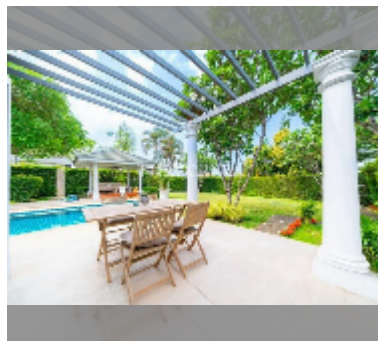

House For sale 4 bedroom 450 m² with land 1050 m² in Siam Royal View, Pattaya

฿ 29,500,000

UNIT PARAMETERS:

UID	HS-5423
type	4 bedroom
size	450 m²
view	pool view
floors	1
quality	good
equipment: furniture, air conditioner, television	

VILLAGE PARAMETERS:

district	East Pattaya
buildings	212