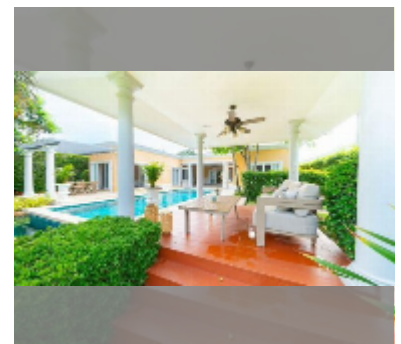

House For sale 4 bedroom 450 m² with land 1050 m² in Siam Royal View, Pattaya

฿ 29,500,000

UNIT PARAMETERS:

UID	HS-5423
type	4 bedroom
size	450 m²
view	pool view
floors	1
quality	good
equipment: furniture, air conditioner, television	

VILLAGE PARAMETERS:

district	East Pattaya
buildings	212