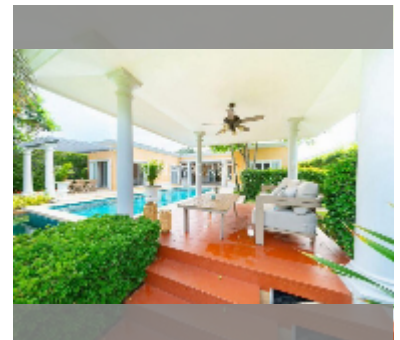

House For sale 4 bedroom 450 m² with land 1050 m² in Siam Royal View, Pattaya

฿ 29,500,000

UNIT PARAMETERS:

UID	HS-5423
type	4 bedroom
size	450 m²
view	pool view
floors	1
quality	good
equipment: furniture, air conditioner, television	

VILLAGE PARAMETERS:

district	East Pattaya
buildings	212