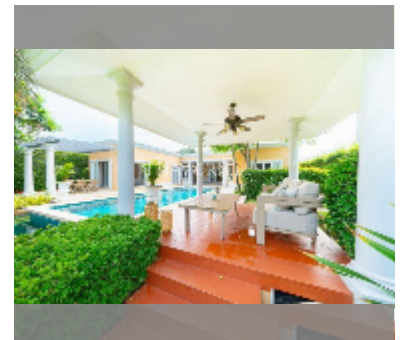

House For sale 4 bedroom 450 m² with land 1050 m² in Siam Royal View, Pattaya

฿ 29,500,000

UNIT PARAMETERS:

UID	HS-5423
type	4 bedroom
size	450 m²
view	pool view
floors	1
quality	good
equipment: furniture, air conditioner, television	

VILLAGE PARAMETERS:

district	East Pattaya
buildings	212