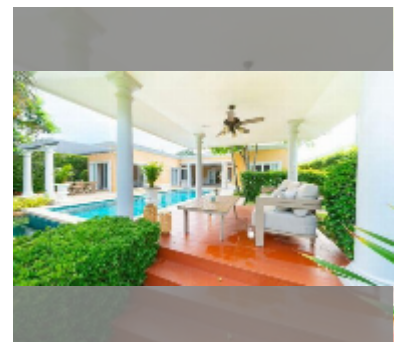

House For sale 4 bedroom 450 m² with land 1050 m² in Siam Royal View, Pattaya

฿ 29,500,000

UNIT PARAMETERS:

UID	HS-5423
type	4 bedroom
size	450 m²
view	pool view
floors	1
quality	good
equipment: furniture, air conditioner, television	

VILLAGE PARAMETERS:

district	East Pattaya
buildings	212