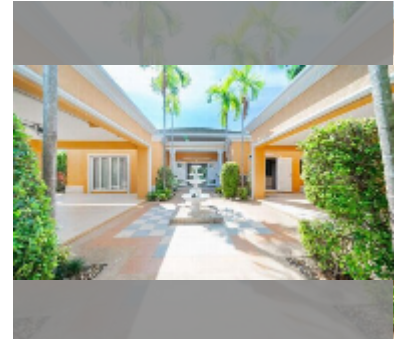

House For sale 4 bedroom 450 m² with land 1050 m² in Siam Royal View, Pattaya

฿ 29,500,000

UNIT PARAMETERS:

UID	HS-5423
type	4 bedroom
size	450 m²
view	pool view
floors	1
quality	good
equipment: furniture, air conditioner, television	

VILLAGE PARAMETERS:

district	East Pattaya
buildings	212