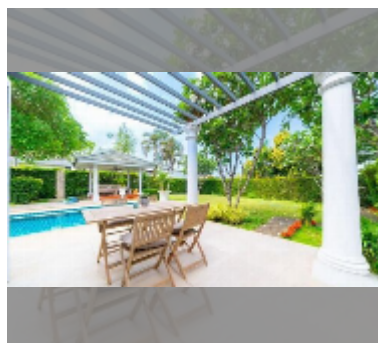

House For sale 4 bedroom 450 m² with land 1050 m² in Siam Royal View, Pattaya

฿ 29,500,000

UNIT PARAMETERS:

UID	HS-5423
type	4 bedroom
size	450 m²
view	pool view
floors	1
quality	good
equipment: furniture, air conditioner, television	

VILLAGE PARAMETERS:

district	East Pattaya
buildings	212