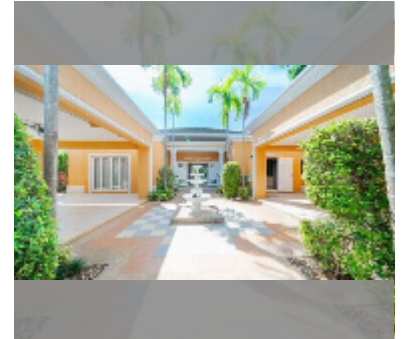

House For sale 4 bedroom 450 m² with land 1050 m² in Siam Royal View, Pattaya

฿ 29,500,000

UNIT PARAMETERS:

UID	HS-5423
type	4 bedroom
size	450 m²
view	pool view
floors	1
quality	good
equipment: furniture, air conditioner, television	

VILLAGE PARAMETERS:

district	East Pattaya
buildings	212