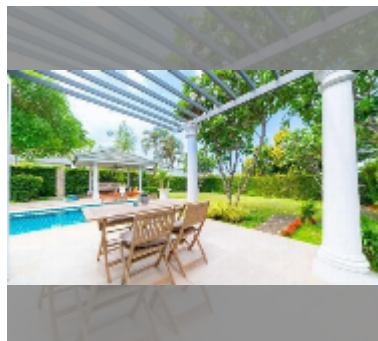

House For sale 4 bedroom 450 m² with land 1050 m² in Siam Royal View, Pattaya

฿ 29,500,000

UNIT PARAMETERS:

UID	HS-5423
type	4 bedroom
size	450 m²
view	pool view
floors	1
quality	good
equipment: furniture, air conditioner, television	

VILLAGE PARAMETERS:

district	East Pattaya
buildings	212