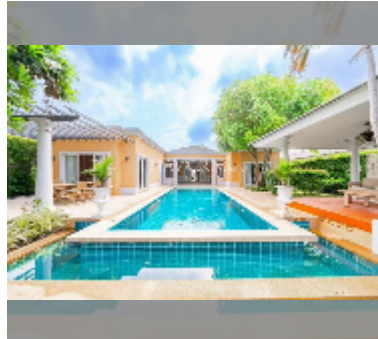

House For sale 4 bedroom 450 m² with land 1050 m² in Siam Royal View, Pattaya

฿ 29,500,000

UNIT PARAMETERS:

UID	HS-5423
type	4 bedroom
size	450 m²
view	pool view
floors	1
quality	good
equipment: furniture, air conditioner, television	

VILLAGE PARAMETERS:

district	East Pattaya
buildings	212