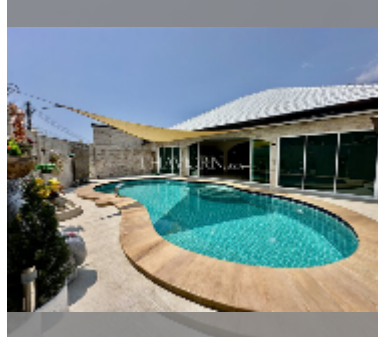

House For sale 4 bedroom 210 m² with land 260 m² , Pattaya

฿ 14,900,000

UNIT PARAMETERS:

UID	HS-5422
type	4 bedroom
size	210 m²
view	pool view
floors	1
quality	good
equipment: furniture, air conditioner, television, refrigerator	

PROJECT PARAMETERS: