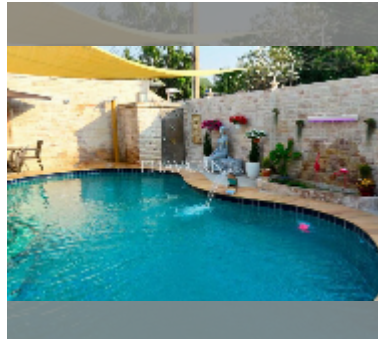

House For sale 4 bedroom 210 m² with land 260 m² , Pattaya

฿ 14,900,000

UNIT PARAMETERS:

UID	HS-5422
type	4 bedroom
size	210 m²
view	pool view
floors	1
quality	good
equipment: furniture, air conditioner, television, refrigerator	

PROJECT PARAMETERS: