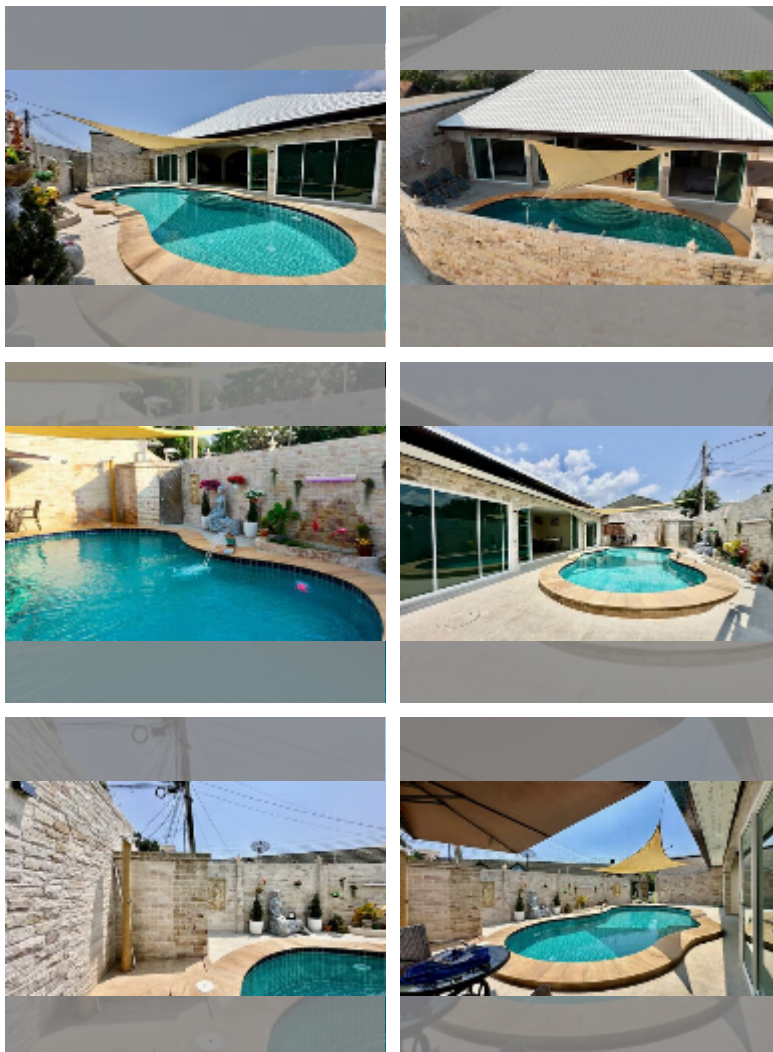

House For sale 4 bedroom 210 m² with land 260 m² , Pattaya

฿ 14,900,000

UNIT PARAMETERS:

UID	HS-5422
type	4 bedroom
size	210 m²
view	pool view
floors	1
quality	good
equipment: furniture, air conditioner, television, refrigerator	

PROJECT PARAMETERS: