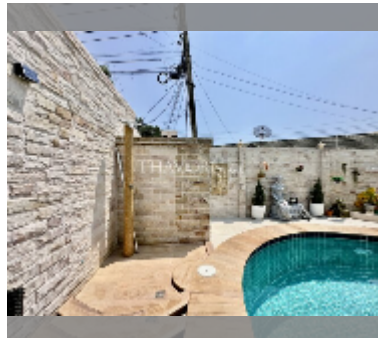

House For sale 4 bedroom 210 m² with land 260 m² , Pattaya

฿ 14,900,000

UNIT PARAMETERS:

UID	HS-5422
type	4 bedroom
size	210 m²
view	pool view
floors	1
quality	good
equipment: furniture, air conditioner, television, refrigerator	

PROJECT PARAMETERS: