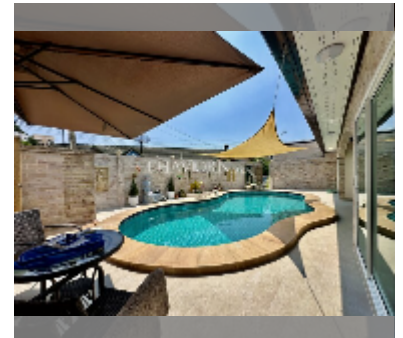

House For sale 4 bedroom 210 m² with land 260 m² , Pattaya

฿ 14,900,000

UNIT PARAMETERS:

UID	HS-5422
type	4 bedroom
size	210 m²
view	pool view
floors	1
quality	good
equipment: furniture, air conditioner, television, refrigerator	

PROJECT PARAMETERS: