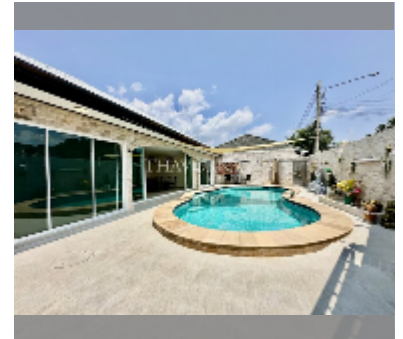

House For sale 4 bedroom 210 m² with land 260 m² , Pattaya

฿ 14,900,000

UNIT PARAMETERS:

UID	HS-5422
type	4 bedroom
size	210 m²
view	pool view
floors	1
quality	good
equipment: furniture, air conditioner, television, refrigerator	

PROJECT PARAMETERS: