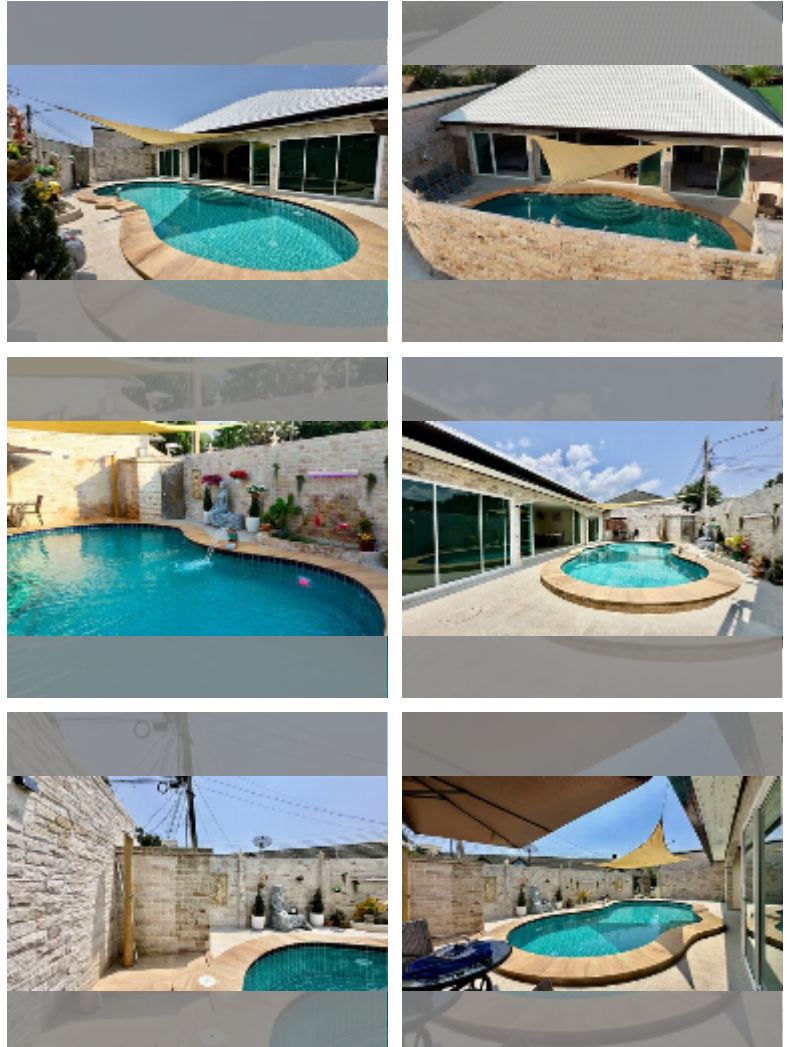

House For sale 4 bedroom 210 m² with land 260 m² , Pattaya

฿ 14,900,000

UNIT PARAMETERS:

UID	HS-5422
type	4 bedroom
size	210 m²
view	pool view
floors	1
quality	good
equipment: furniture, air conditioner, television, refrigerator	

PROJECT PARAMETERS: