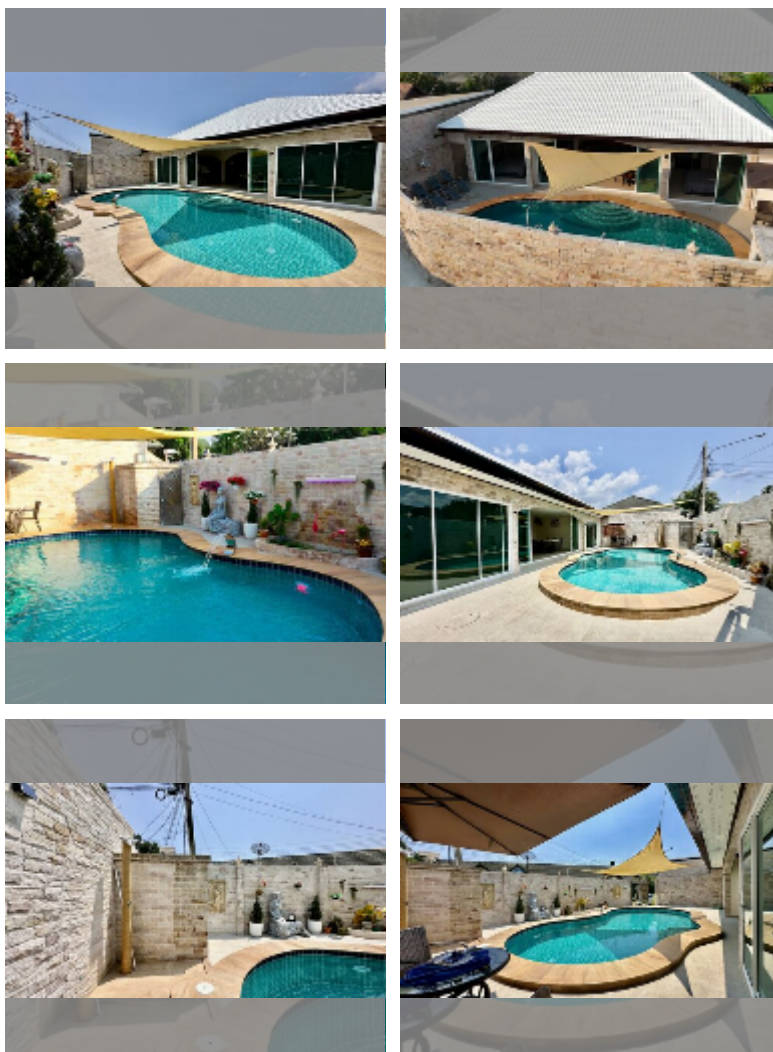

House For sale 4 bedroom 210 m² with land 260 m² , Pattaya

฿ 14,900,000

UNIT PARAMETERS:

UID	HS-5422
type	4 bedroom
size	210 m²
view	pool view
floors	1
quality	good
equipment: furniture, air conditioner, television, refrigerator	

PROJECT PARAMETERS: