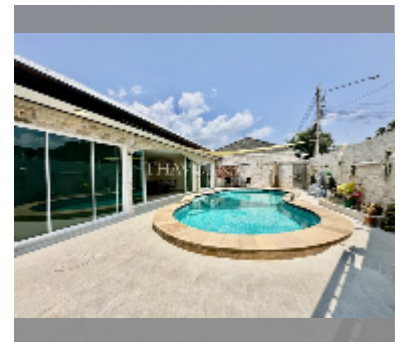

House For sale 4 bedroom 210 m² with land 260 m² , Pattaya

฿ 14,900,000

UNIT PARAMETERS:

UID	HS-5422
type	4 bedroom
size	210 m²
view	pool view
floors	1
quality	good
equipment: furniture, air conditioner, television, refrigerator	

PROJECT PARAMETERS: