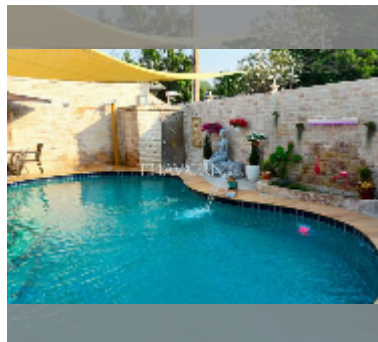

House For sale 4 bedroom 210 m² with land 260 m² , Pattaya

฿ 14,900,000

UNIT PARAMETERS:

UID	HS-5422
type	4 bedroom
size	210 m²
view	pool view
floors	1
quality	good
equipment: furniture, air conditioner, television, refrigerator	

PROJECT PARAMETERS: