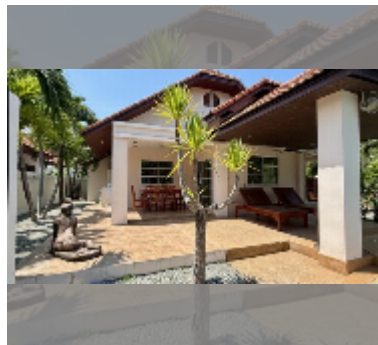

House For sale 3 bedroom 350 m² with land 850 m² , Pattaya

฿ 8,900,000

UNIT PARAMETERS:

UID	HS-5421
type	3 bedroom
size	350 m²
view	garden view
floors	1
quality	excellent

equipment: furniture, household appliances, kitchen appliances, air conditioner, television, washing-machine, refrigerator

PROJECT PARAMETERS: