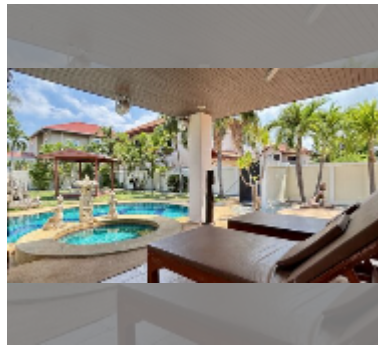

House For sale 3 bedroom 350 m² with land 850 m² , Pattaya

฿ 8,900,000

UNIT PARAMETERS:

UID	HS-5421
type	3 bedroom
size	350 m²
view	garden view
floors	1
quality	excellent

equipment: furniture, household appliances, kitchen appliances, air conditioner, television, washing-machine, refrigerator

PROJECT PARAMETERS: