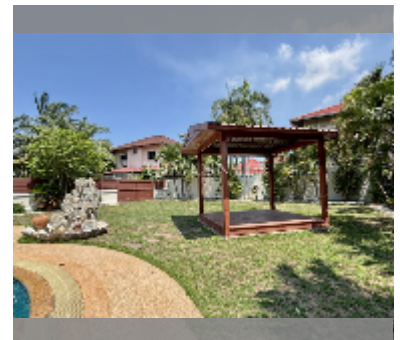

House For sale 3 bedroom 350 m² with land 850 m² , Pattaya

฿ 8,900,000

UNIT PARAMETERS:

UID	HS-5421
type	3 bedroom
size	350 m²
view	garden view
floors	1
quality	excellent

equipment: furniture, household appliances, kitchen appliances, air conditioner, television, washing-machine, refrigerator

PROJECT PARAMETERS: