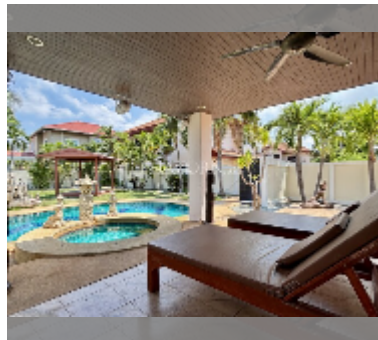

House For sale 3 bedroom 350 m² with land 850 m² , Pattaya

฿ 8,900,000

UNIT PARAMETERS:

UID	HS-5421
type	3 bedroom
size	350 m²
view	garden view
floors	1
quality	excellent

equipment: furniture, household appliances, kitchen appliances, air conditioner, television, washing-machine, refrigerator

PROJECT PARAMETERS: