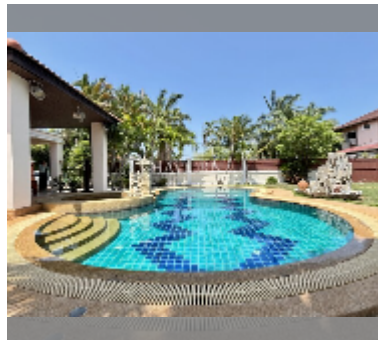

House For sale 3 bedroom 350 m² with land 850 m² , Pattaya

฿ 8,900,000

UNIT PARAMETERS:

UID	HS-5421
type	3 bedroom
size	350 m²
view	garden view
floors	1
quality	excellent

equipment: furniture, household appliances, kitchen appliances, air conditioner, television, washing-machine, refrigerator

PROJECT PARAMETERS: