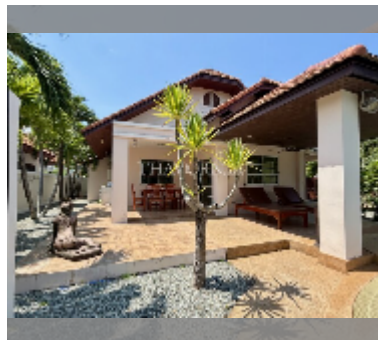

House For sale 3 bedroom 350 m² with land 850 m² , Pattaya

฿ 8,900,000

UNIT PARAMETERS:

UID	HS-5421
type	3 bedroom
size	350 m²
view	garden view
floors	1
quality	excellent

equipment: furniture, household appliances, kitchen appliances, air conditioner, television, washing-machine, refrigerator

PROJECT PARAMETERS: