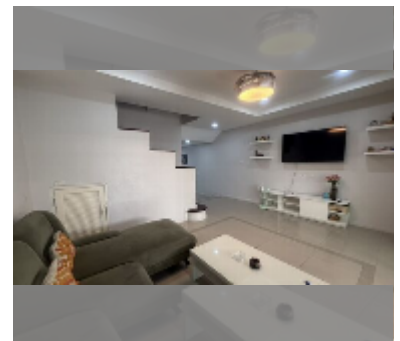

House For sale 4 bedroom 252 m² with land 84 m² in Supalai Ville Theprasit 8, Pattaya

฿ 4,200,000

UNIT PARAMETERS:

UID	HS-5420
type	4 bedroom
size	252 m²
view	city view
floors	3
quality	excellent
equipment: furniture, air conditioner, refrigerator	
online viewing	yes

VILLAGE PARAMETERS:

district	Theprasit
floors	3
built in	2015
maintenance	฿ 1,209,600/year