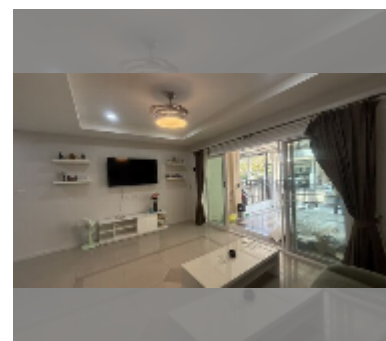

House For sale 4 bedroom 252 m² with land 84 m² in Supalai Ville Theprasit 8, Pattaya

฿ 4,200,000

UNIT PARAMETERS:

UID	HS-5420
type	4 bedroom
size	252 m²
view	city view
floors	3
quality	excellent
equipment: furniture, air conditioner, refrigerator	
online viewing	yes

VILLAGE PARAMETERS:

district	Theprasit
floors	3
built in	2015
maintenance	฿ 1,209,600/year