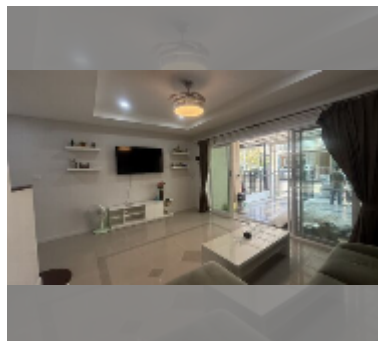

House For sale 4 bedroom 252 m² with land 84 m² in Supalai Ville Theprasit 8, Pattaya

฿ 4,200,000

UNIT PARAMETERS:

UID	HS-5420
type	4 bedroom
size	252 m²
view	city view
floors	3
quality	excellent
equipment: furniture, air conditioner, refrigerator	
online viewing	yes

VILLAGE PARAMETERS:

district	Theprasit
floors	3
built in	2015
maintenance	฿ 1,209,600/year