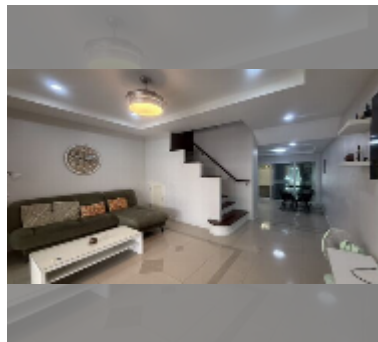

House For sale 4 bedroom 252 m² with land 84 m² in Supalai Ville Theprasit 8, Pattaya

฿ 4,200,000

UNIT PARAMETERS:

UID	HS-5420
type	4 bedroom
size	252 m²
view	city view
floors	3
quality	excellent
equipment: furniture, air conditioner, refrigerator	
online viewing	yes

VILLAGE PARAMETERS:

district	Theprasit
floors	3
built in	2015
maintenance	฿ 1,209,600/year