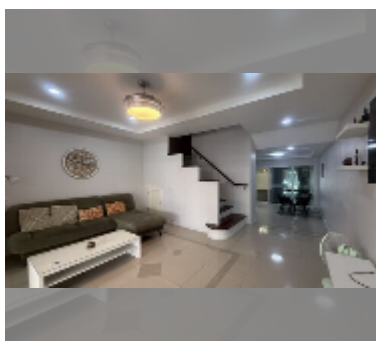

House For sale 4 bedroom 252 m² with land 84 m² in Supalai Ville Theprasit 8, Pattaya

฿ 4,200,000

UNIT PARAMETERS:

UID	HS-5420
type	4 bedroom
size	252 m²
view	city view
floors	3
quality	excellent
equipment: furniture, air conditioner, refrigerator	
online viewing	yes

VILLAGE PARAMETERS:

district	Theprasit
floors	3
built in	2015
maintenance	฿ 1,209,600/year