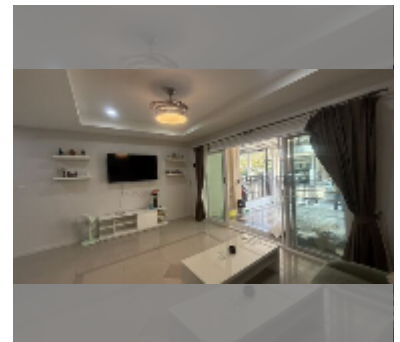

House For sale 4 bedroom 252 m² with land 84 m² in Supalai Ville Theprasit 8, Pattaya

฿ 4,200,000

UNIT PARAMETERS:

UID	HS-5420
type	4 bedroom
size	252 m²
view	city view
floors	3
quality	excellent
equipment: furniture, air conditioner, refrigerator	
online viewing	yes

VILLAGE PARAMETERS:

district	Theprasit
floors	3
built in	2015
maintenance	฿ 1,209,600/year