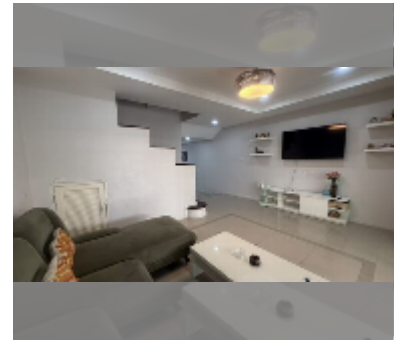

House For sale 4 bedroom 252 m² with land 84 m² in Supalai Ville Theprasit 8, Pattaya

฿ 4,200,000

UNIT PARAMETERS:

UID	HS-5420
type	4 bedroom
size	252 m²
view	city view
floors	3
quality	excellent
equipment: furniture, air conditioner, refrigerator	
online viewing	yes

VILLAGE PARAMETERS:

district	Theprasit
floors	3
built in	2015
maintenance	฿ 1,209,600/year