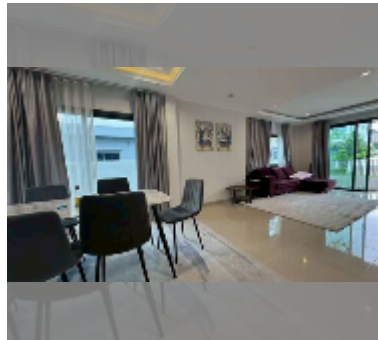

House For sale 3 bedroom 150 m² with land 180 m² in Patta Define, Pattaya

฿ 3,850,000

UNIT PARAMETERS:

UID	HS-5416
type	3 bedroom
size	150 m²
view	city view
floors	2

equipment: furniture, air conditioner, refrigerator

VILLAGE PARAMETERS:

district	East Pattaya
buildings	59
built in	2022
maintenance	฿ 75,600/year