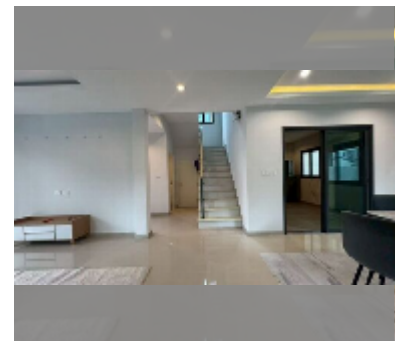

House For sale 3 bedroom 150 m² with land 180 m² in Patta Define, Pattaya

฿ 3,850,000

UNIT PARAMETERS:

UID	HS-5416
type	3 bedroom
size	150 m²
view	city view
floors	2
equipment: furniture, air conditioner, refrigerator	

VILLAGE PARAMETERS:

district	East Pattaya
buildings	59
built in	2022
maintenance	฿ 75,600/year