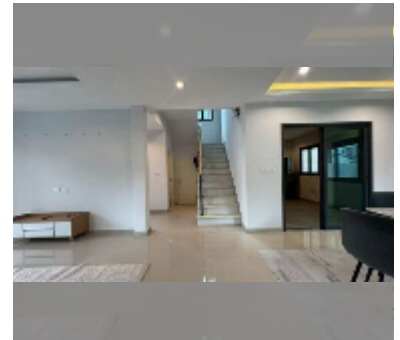

House For sale 3 bedroom 150 m² with land 180 m² in Patta Define, Pattaya

฿ 3,850,000

UNIT PARAMETERS:

UID	HS-5416
type	3 bedroom
size	150 m²
view	city view
floors	2

equipment: furniture, air conditioner, refrigerator

VILLAGE PARAMETERS:

district	East Pattaya
buildings	59
built in	2022
maintenance	฿ 75,600/year