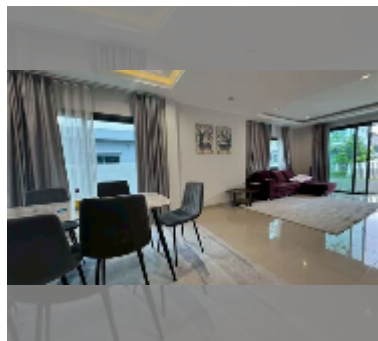

House For sale 3 bedroom 150 m² with land 180 m² in Patta Define, Pattaya

฿ 3,850,000

UNIT PARAMETERS:

UID	HS-5416
type	3 bedroom
size	150 m²
view	city view
floors	2

equipment: furniture, air conditioner, refrigerator

VILLAGE PARAMETERS:

district	East Pattaya
buildings	59
built in	2022
maintenance	฿ 75,600/year