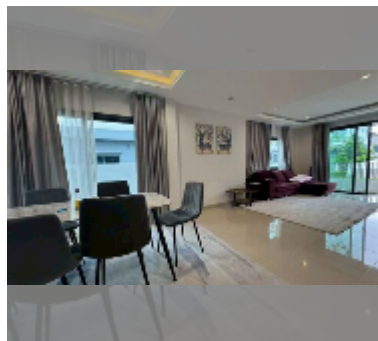

House For sale 3 bedroom 150 m² with land 180 m² in Patta Define, Pattaya

฿ 3,850,000

UNIT PARAMETERS:

UID	HS-5416
type	3 bedroom
size	150 m²
view	city view
floors	2
equipment: furniture, air conditioner, refrigerator	

VILLAGE PARAMETERS:

district	East Pattaya
buildings	59
built in	2022
maintenance	฿ 75,600/year