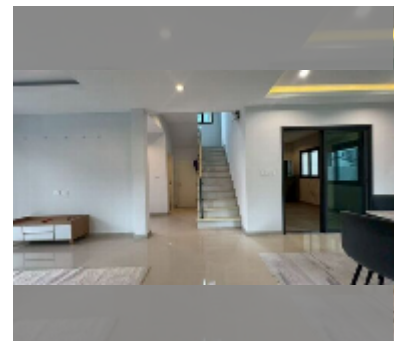

House For sale 3 bedroom 150 m² with land 180 m² in Patta Define, Pattaya

฿ 3,850,000

UNIT PARAMETERS:

UID	HS-5416
type	3 bedroom
size	150 m²
view	city view
floors	2
equipment: furniture, air conditioner, refrigerator	

VILLAGE PARAMETERS:

district	East Pattaya
buildings	59
built in	2022
maintenance	฿ 75,600/year