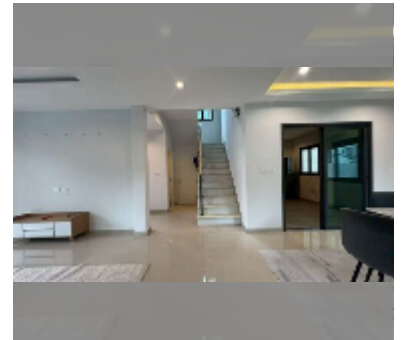

House For sale 3 bedroom 150 m² with land 180 m² in Patta Define, Pattaya

฿ 3,850,000

UNIT PARAMETERS:

UID	HS-5416
type	3 bedroom
size	150 m²
view	city view
floors	2

equipment: furniture, air conditioner, refrigerator

VILLAGE PARAMETERS:

district	East Pattaya
buildings	59
built in	2022
maintenance	฿ 75,600/year