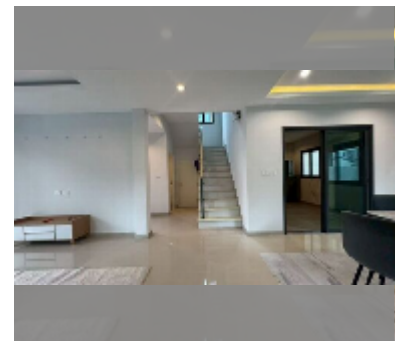

House For sale 3 bedroom 150 m² with land 180 m² in Patta Define, Pattaya

฿ 3,850,000

UNIT PARAMETERS:

UID	HS-5416
type	3 bedroom
size	150 m²
view	city view
floors	2

equipment: furniture, air conditioner, refrigerator

VILLAGE PARAMETERS:

district	East Pattaya
buildings	59
built in	2022
maintenance	฿ 75,600/year