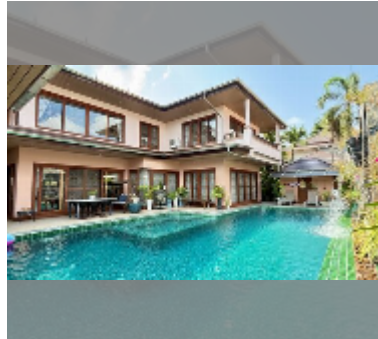

House For sale 4 bedroom 424 m² with land 800 m² in Phoenix Gold Golf & Country Club, Pattaya

฿ 28,900,000

UNIT PARAMETERS:

UID	HS-5415
type	4 bedroom
size	424 m²
view	pool view
floors	2
quality	excellent
equipment: furniture, household appliances, kitchen appliances, air conditioner, television, washing-machine, dishwasher, refrigerator	

VILLAGE PARAMETERS:

district	Huay Yai
maintenance	฿ 19,200/year