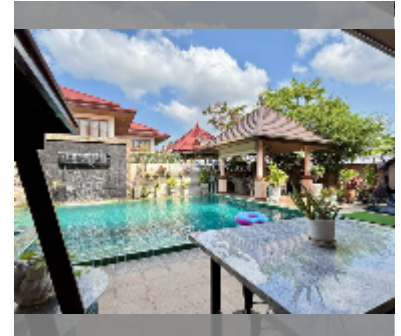

House For sale 4 bedroom 424 m² with land 800 m² in Phoenix Gold Golf & Country Club, Pattaya

฿ 28,900,000

UNIT PARAMETERS:

UID	HS-5415
type	4 bedroom
size	424 m²
view	pool view
floors	2
quality	excellent
equipment: furniture, household appliances, kitchen appliances, air conditioner, television, washing-machine, dishwasher, refrigerator	

VILLAGE PARAMETERS:

district	Huay Yai
maintenance	฿ 19,200/year