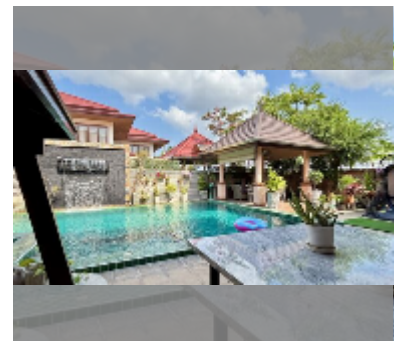

House For sale 4 bedroom 424 m² with land 800 m² in Phoenix Gold Golf & Country Club, Pattaya

฿ 28,900,000

UNIT PARAMETERS:

UID	HS-5415
type	4 bedroom
size	424 m²
view	pool view
floors	2
quality	excellent
equipment: furniture, household appliances, kitchen appliances, air conditioner, television, washing-machine, dishwasher, refrigerator	

VILLAGE PARAMETERS:

district	Huay Yai
maintenance	฿ 19,200/year