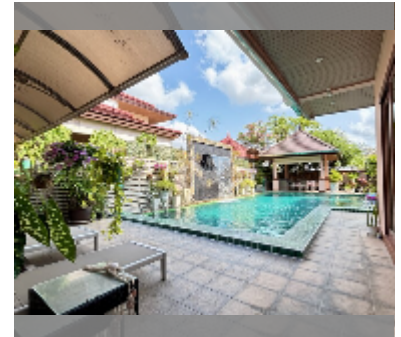

House For sale 4 bedroom 424 m² with land 800 m² in Phoenix Gold Golf & Country Club, Pattaya

฿ 28,900,000

UNIT PARAMETERS:

UID	HS-5415
type	4 bedroom
size	424 m²
view	pool view
floors	2
quality	excellent
equipment: furniture, household appliances, kitchen appliances, air conditioner, television, washing-machine, dishwasher, refrigerator	

VILLAGE PARAMETERS:

district	Huay Yai
maintenance	฿ 19,200/year