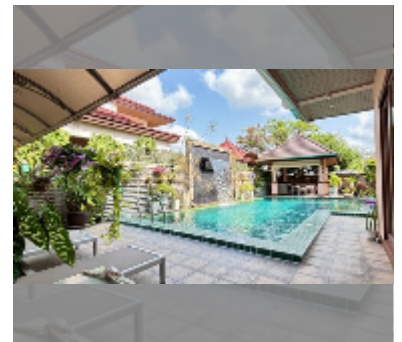

House For sale 4 bedroom 424 m² with land 800 m² in Phoenix Gold Golf & Country Club, Pattaya

฿ 28,900,000

UNIT PARAMETERS:

UID	HS-5415
type	4 bedroom
size	424 m²
view	pool view
floors	2
quality	excellent
equipment: furniture, household appliances, kitchen appliances, air conditioner, television, washing-machine, dishwasher, refrigerator	

VILLAGE PARAMETERS:

district	Huay Yai
maintenance	฿ 19,200/year