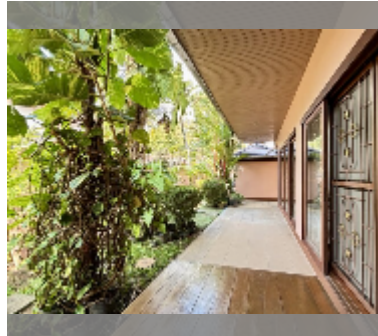

House For sale 4 bedroom 424 m² with land 800 m² in Phoenix Gold Golf & Country Club, Pattaya

฿ 28,900,000

UNIT PARAMETERS:

UID	HS-5415
type	4 bedroom
size	424 m²
view	pool view
floors	2
quality	excellent
equipment: furniture, household appliances, kitchen appliances, air conditioner, television, washing-machine, dishwasher, refrigerator	

VILLAGE PARAMETERS:

district	Huay Yai
maintenance	฿ 19,200/year