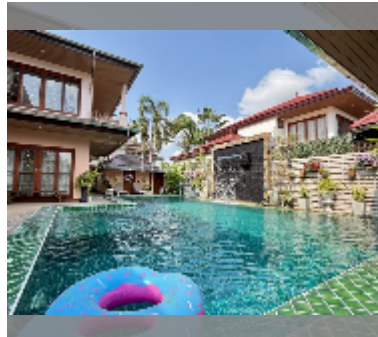

House For sale 4 bedroom 424 m² with land 800 m² in Phoenix Gold Golf & Country Club, Pattaya

฿ 28,900,000

UNIT PARAMETERS:

UID	HS-5415
type	4 bedroom
size	424 m²
view	pool view
floors	2
quality	excellent
equipment: furniture, household appliances, kitchen appliances, air conditioner, television, washing-machine, dishwasher, refrigerator	

VILLAGE PARAMETERS:

district	Huay Yai
maintenance	฿ 19,200/year