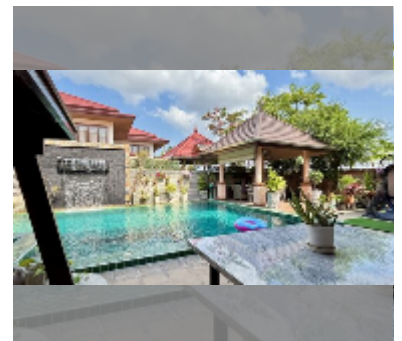

House For sale 4 bedroom 424 m² with land 800 m² in Phoenix Gold Golf & Country Club, Pattaya

฿ 28,900,000

UNIT PARAMETERS:

UID	HS-5415
type	4 bedroom
size	424 m²
view	pool view
floors	2
quality	excellent
equipment: furniture, household appliances, kitchen appliances, air conditioner, television, washing-machine, dishwasher, refrigerator	

VILLAGE PARAMETERS:

district	Huay Yai
maintenance	฿ 19,200/year