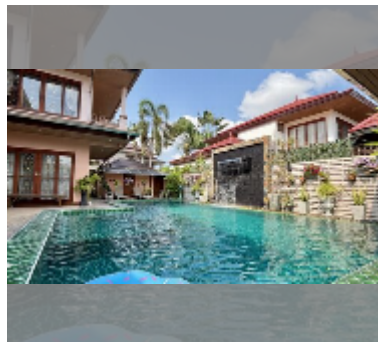

House For sale 4 bedroom 424 m² with land 800 m² in Phoenix Gold Golf & Country Club, Pattaya

฿ 28,900,000

UNIT PARAMETERS:

UID	HS-5415
type	4 bedroom
size	424 m²
view	pool view
floors	2
quality	excellent
equipment: furniture, household appliances, kitchen appliances, air conditioner, television, washing-machine, dishwasher, refrigerator	

VILLAGE PARAMETERS:

district	Huay Yai
maintenance	฿ 19,200/year