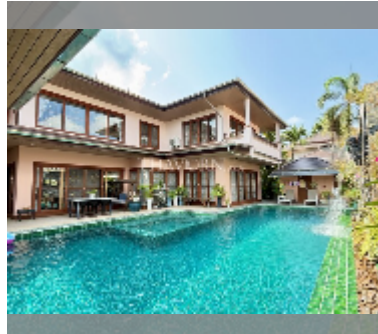

House For sale 4 bedroom 424 m² with land 800 m² in Phoenix Gold Golf & Country Club, Pattaya

฿ 28,900,000

UNIT PARAMETERS:

UID	HS-5415
type	4 bedroom
size	424 m²
view	pool view
floors	2
quality	excellent
equipment: furniture, household appliances, kitchen appliances, air conditioner, television, washing-machine, dishwasher, refrigerator	

VILLAGE PARAMETERS:

district	Huay Yai
maintenance	฿ 19,200/year