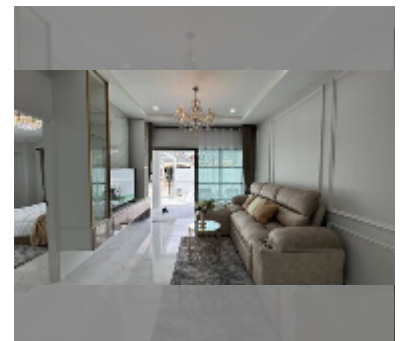

House For sale 4 bedroom 220 m² with land 250 m² in Permsub Garden Home Village, Pattaya

฿ 6,490,000

UNIT PARAMETERS:

UID	HS-5414
type	4 bedroom
size	220 m²
view	pool view
floors	1
quality	good
equipment: furniture, air conditioner, television, washing-machine, refrigerator	

VILLAGE PARAMETERS:

district	East Pattaya