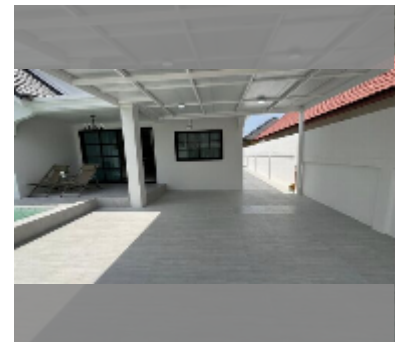

House For sale 4 bedroom 220 m² with land 250 m² in Permsub Garden Home Village, Pattaya

฿ 6,490,000

UNIT PARAMETERS:

UID	HS-5414
type	4 bedroom
size	220 m²
view	pool view
floors	1
quality	good
equipment: furniture, air conditioner, television, washing-machine, refrigerator	

VILLAGE PARAMETERS:

district	East Pattaya