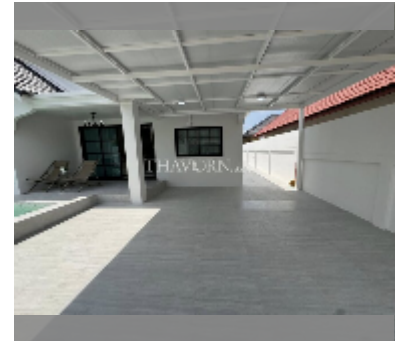

House For sale 4 bedroom 220 m² with land 250 m² in Permsub Garden Home Village, Pattaya

฿ 6,490,000

UNIT PARAMETERS:

UID	HS-5414
type	4 bedroom
size	220 m²
view	pool view
floors	1
quality	good
equipment: furniture, air conditioner, television, washing-machine, refrigerator	

VILLAGE PARAMETERS:

district	East Pattaya