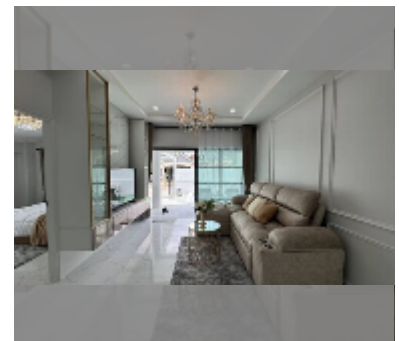

House For sale 4 bedroom 220 m² with land 250 m² in Permsub Garden Home Village, Pattaya

฿ 6,490,000

UNIT PARAMETERS:

UID	HS-5414
type	4 bedroom
size	220 m²
view	pool view
floors	1
quality	good
equipment: furniture, air conditioner, television, washing-machine, refrigerator	

VILLAGE PARAMETERS:

district	East Pattaya