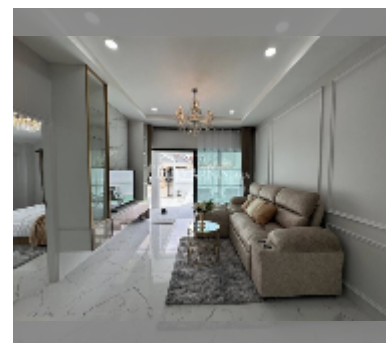

House For sale 4 bedroom 220 m² with land 250 m² in Permsub Garden Home Village, Pattaya

฿ 6,490,000

UNIT PARAMETERS:

UID	HS-5414
type	4 bedroom
size	220 m²
view	pool view
floors	1
quality	good
equipment: furniture, air conditioner, television, washing-machine, refrigerator	

VILLAGE PARAMETERS:

district	East Pattaya