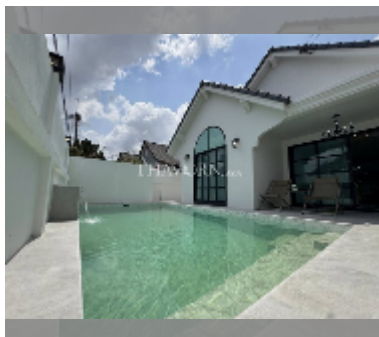

House For sale 4 bedroom 220 m² with land 250 m² in Permsub Garden Home Village, Pattaya

฿ 6,490,000

UNIT PARAMETERS:

UID	HS-5414
type	4 bedroom
size	220 m²
view	pool view
floors	1
quality	good
equipment: furniture, air conditioner, television, washing-machine, refrigerator	

VILLAGE PARAMETERS:

district	East Pattaya