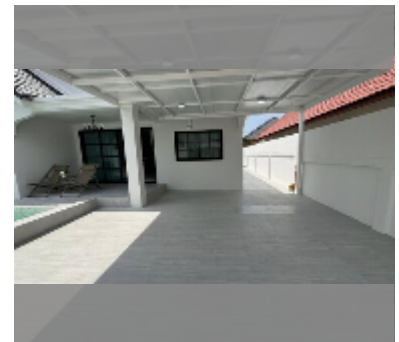

House For sale 4 bedroom 220 m² with land 250 m² in Permsub Garden Home Village, Pattaya

฿ 6,490,000

UNIT PARAMETERS:

UID	HS-5414
type	4 bedroom
size	220 m²
view	pool view
floors	1
quality	good
equipment: furniture, air conditioner, television, washing-machine, refrigerator	

VILLAGE PARAMETERS:

district	East Pattaya