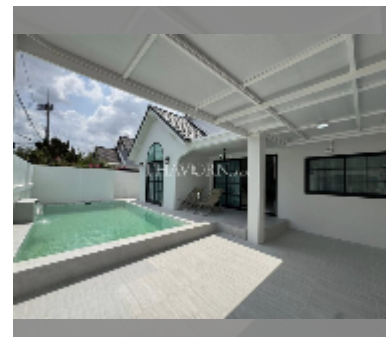

House For sale 4 bedroom 220 m² with land 250 m² in Permsub Garden Home Village, Pattaya

฿ 6,490,000

UNIT PARAMETERS:

UID	HS-5414
type	4 bedroom
size	220 m²
view	pool view
floors	1
quality	good
equipment: furniture, air conditioner, television, washing-machine, refrigerator	

VILLAGE PARAMETERS:

district	East Pattaya