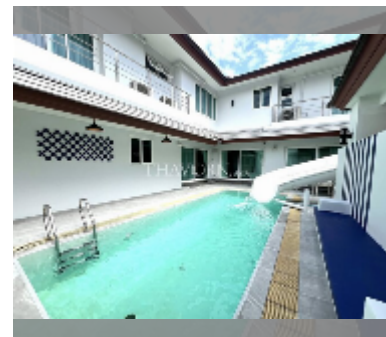

House For sale 3 bedroom 250 m² with land 408 m² in Seabreeze Villa Pattaya, Pattaya

฿ 11,500,000

UNIT PARAMETERS:

UID	HS-5412
type	3 bedroom
size	250 m ²
view	pool view
floors	2
quality	good
equipment: furniture, air conditioner, television, refrigerator	

VILLAGE PARAMETERS:

district	East Pattaya
buildings	45
built in	2016

[details](#)