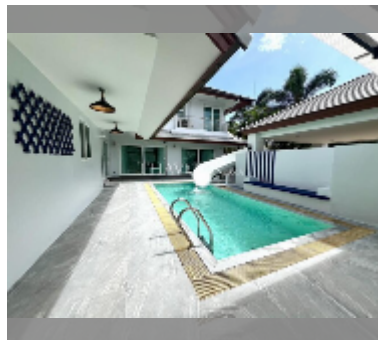

House For sale 3 bedroom 250 m² with land 408 m² in Seabreeze Villa Pattaya, Pattaya

฿ 11,500,000

UNIT PARAMETERS:

UID	HS-5412
type	3 bedroom
size	250 m²
view	pool view
floors	2
quality	good
equipment: furniture, air conditioner, television, refrigerator	

VILLAGE PARAMETERS:

district	East Pattaya
buildings	45
built in	2016