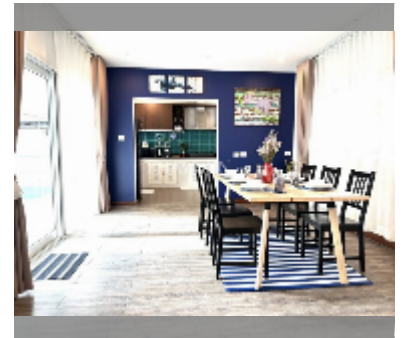

House For sale 3 bedroom 250 m² with land 408 m² in Seabreeze Villa Pattaya, Pattaya

฿ 11,500,000

UNIT PARAMETERS:

UID	HS-5412
type	3 bedroom
size	250 m²
view	pool view
floors	2
quality	good
equipment: furniture, air conditioner, television, refrigerator	

VILLAGE PARAMETERS:

district	East Pattaya
buildings	45
built in	2016