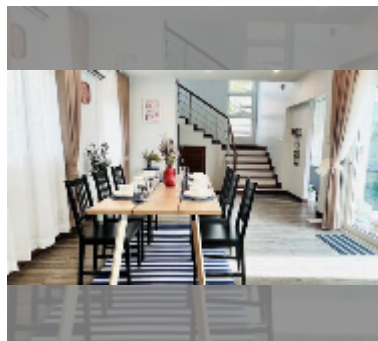

House For sale 3 bedroom 250 m² with land 408 m² in Seabreeze Villa Pattaya, Pattaya

฿ 11,500,000

UNIT PARAMETERS:

UID	HS-5412
type	3 bedroom
size	250 m²
view	pool view
floors	2
quality	good
equipment: furniture, air conditioner, television, refrigerator	

VILLAGE PARAMETERS:

district	East Pattaya
buildings	45
built in	2016