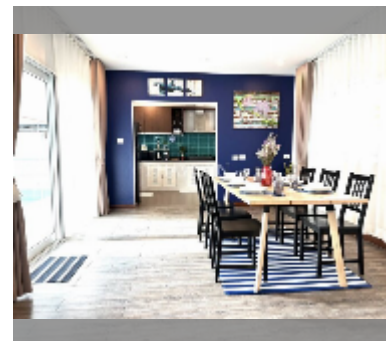

House For sale 3 bedroom 250 m² with land 408 m² in Seabreeze Villa Pattaya, Pattaya

฿ 11,500,000

UNIT PARAMETERS:

UID	HS-5412
type	3 bedroom
size	250 m²
view	pool view
floors	2
quality	good
equipment: furniture, air conditioner, television, refrigerator	

VILLAGE PARAMETERS:

district	East Pattaya
buildings	45
built in	2016