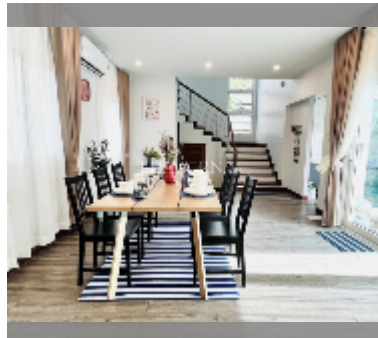

House For sale 3 bedroom 250 m² with land 408 m² in Seabreeze Villa Pattaya, Pattaya

฿ 11,500,000

UNIT PARAMETERS:

UID	HS-5412
type	3 bedroom
size	250 m²
view	pool view
floors	2
quality	good
equipment: furniture, air conditioner, television, refrigerator	

VILLAGE PARAMETERS:

district	East Pattaya
buildings	45
built in	2016