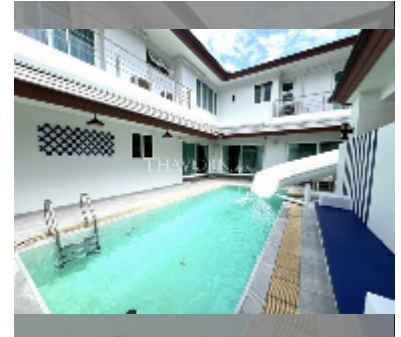

House For sale 3 bedroom 250 m² with land 408 m² in Seabreeze Villa Pattaya, Pattaya

฿ 11,500,000

UNIT PARAMETERS:

UID	HS-5412
type	3 bedroom
size	250 m ²
view	pool view
floors	2
quality	good
equipment: furniture, air conditioner, television, refrigerator	

VILLAGE PARAMETERS:

district	East Pattaya
buildings	45
built in	2016

[details](#)