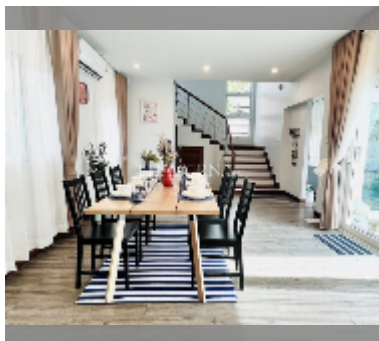

House For sale 3 bedroom 250 m² with land 408 m² in Seabreeze Villa Pattaya, Pattaya

฿ 11,500,000

UNIT PARAMETERS:

UID	HS-5412
type	3 bedroom
size	250 m²
view	pool view
floors	2
quality	good
equipment: furniture, air conditioner, television, refrigerator	

VILLAGE PARAMETERS:

district	East Pattaya
buildings	45
built in	2016