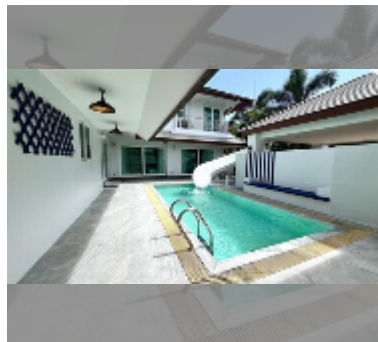

House For sale 3 bedroom 250 m² with land 408 m² in Seabreeze Villa Pattaya, Pattaya

฿ 11,500,000

UNIT PARAMETERS:

UID	HS-5412
type	3 bedroom
size	250 m²
view	pool view
floors	2
quality	good
equipment: furniture, air conditioner, television, refrigerator	

VILLAGE PARAMETERS:

district	East Pattaya
buildings	45
built in	2016