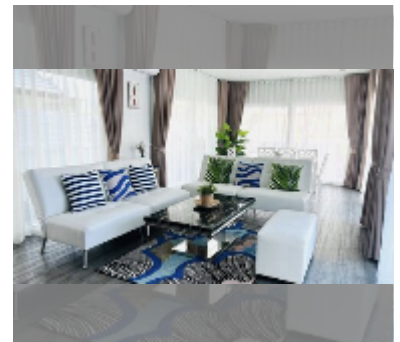

House For sale 3 bedroom 250 m² with land 408 m² in Seabreeze Villa Pattaya, Pattaya

฿ 11,500,000

UNIT PARAMETERS:

UID	HS-5412
type	3 bedroom
size	250 m²
view	pool view
floors	2
quality	good
equipment: furniture, air conditioner, television, refrigerator	

VILLAGE PARAMETERS:

district	East Pattaya
buildings	45
built in	2016