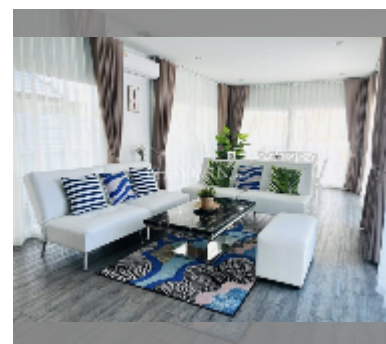

House For sale 3 bedroom 250 m² with land 408 m² in Seabreeze Villa Pattaya, Pattaya

฿ 11,500,000

UNIT PARAMETERS:

UID	HS-5412
type	3 bedroom
size	250 m²
view	pool view
floors	2
quality	good
equipment: furniture, air conditioner, television, refrigerator	

VILLAGE PARAMETERS:

district	East Pattaya
buildings	45
built in	2016