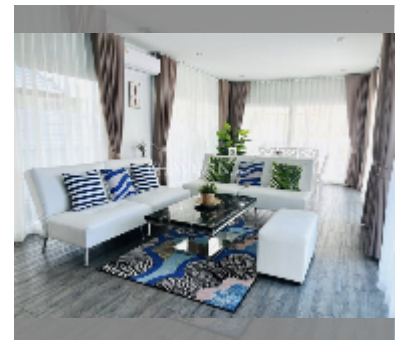

House For sale 3 bedroom 250 m² with land 408 m² in Seabreeze Villa Pattaya, Pattaya

฿ 11,500,000

UNIT PARAMETERS:

UID	HS-5412
type	3 bedroom
size	250 m²
view	pool view
floors	2
quality	good
equipment: furniture, air conditioner, television, refrigerator	

VILLAGE PARAMETERS:

district	East Pattaya
buildings	45
built in	2016