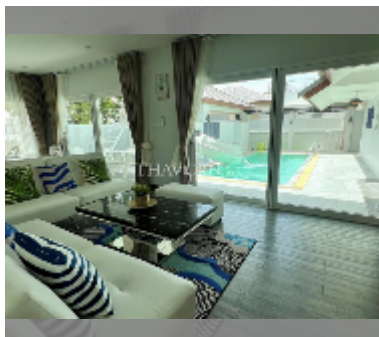

House For sale 3 bedroom 250 m² with land 408 m² in Seabreeze Villa Pattaya, Pattaya

฿ 11,500,000

UNIT PARAMETERS:

UID	HS-5412
type	3 bedroom
size	250 m²
view	pool view
floors	2
quality	good
equipment: furniture, air conditioner, television, refrigerator	

VILLAGE PARAMETERS:

district	East Pattaya
buildings	45
built in	2016