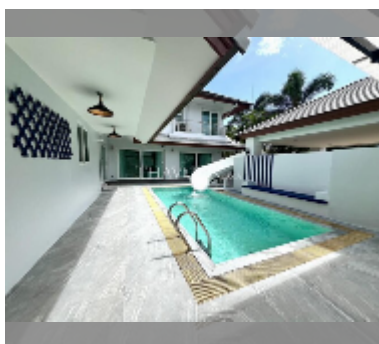

House For sale 3 bedroom 250 m² with land 408 m² in Seabreeze Villa Pattaya, Pattaya

฿ 11,500,000

UNIT PARAMETERS:

UID	HS-5412
type	3 bedroom
size	250 m²
view	pool view
floors	2
quality	good
equipment: furniture, air conditioner, television, refrigerator	

VILLAGE PARAMETERS:

district	East Pattaya
buildings	45
built in	2016