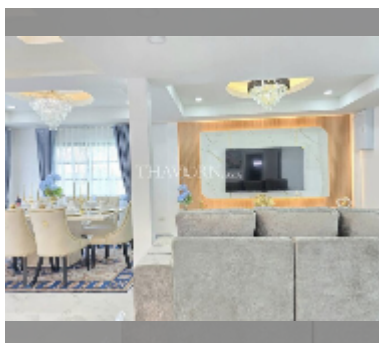

House For sale 4 bedroom 360 m² with land 480 m² in Central Park 5 Village, Pattaya

฿ 11,700,000

UNIT PARAMETERS:

UID	HS-5411
type	4 bedroom
size	360 m²
view	pool view
floors	2
quality	good
equipment: furniture, air conditioner, television, refrigerator	

VILLAGE PARAMETERS:

district	East Pattaya
built in	2009