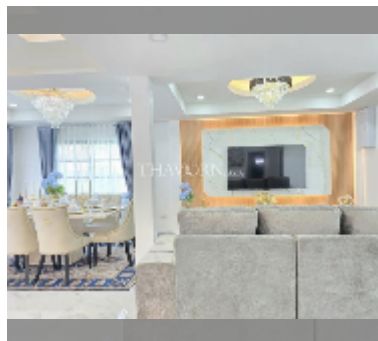

House For sale 4 bedroom 360 m² with land 480 m² in Central Park 5 Village, Pattaya

฿ 11,700,000

UNIT PARAMETERS:

UID	HS-5411
type	4 bedroom
size	360 m²
view	pool view
floors	2
quality	good
equipment: furniture, air conditioner, television, refrigerator	

VILLAGE PARAMETERS:

district	East Pattaya
built in	2009