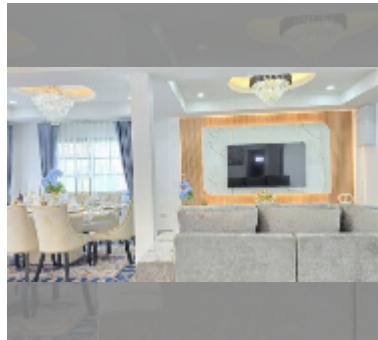

House For sale 4 bedroom 360 m² with land 480 m² in Central Park 5 Village, Pattaya

฿ 11,700,000

UNIT PARAMETERS:

UID	HS-5411
type	4 bedroom
size	360 m²
view	pool view
floors	2
quality	good
equipment: furniture, air conditioner, television, refrigerator	

VILLAGE PARAMETERS:

district	East Pattaya
built in	2009