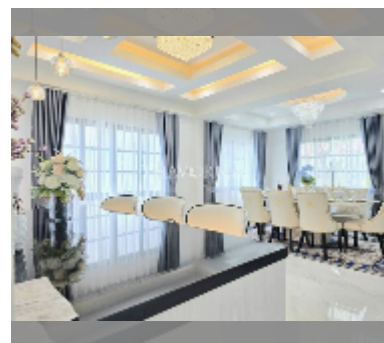

House For sale 4 bedroom 360 m² with land 480 m² in Central Park 5 Village, Pattaya

฿ 11,700,000

UNIT PARAMETERS:

UID	HS-5411
type	4 bedroom
size	360 m²
view	pool view
floors	2
quality	good
equipment: furniture, air conditioner, television, refrigerator	

VILLAGE PARAMETERS:

district	East Pattaya
built in	2009