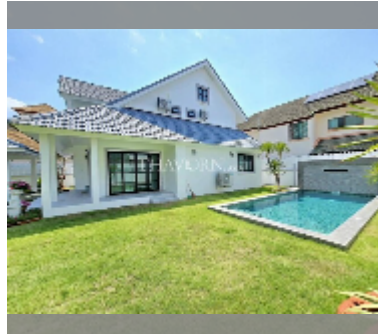

House For sale 4 bedroom 360 m² with land 480 m² in Central Park 5 Village, Pattaya

฿ 11,700,000

UNIT PARAMETERS:

UID	HS-5411
type	4 bedroom
size	360 m ²
view	pool view
floors	2
quality	good
equipment: furniture, air conditioner, television, refrigerator	

VILLAGE PARAMETERS:

district	East Pattaya
built in	2009

[details](#)