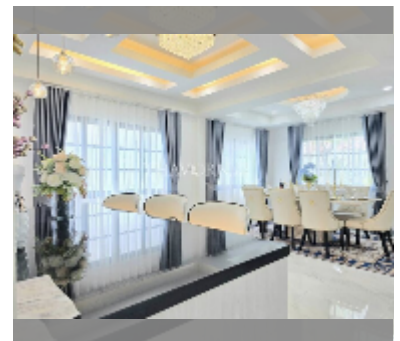

House For sale 4 bedroom 360 m² with land 480 m² in Central Park 5 Village, Pattaya

฿ 11,700,000

UNIT PARAMETERS:

UID	HS-5411
type	4 bedroom
size	360 m²
view	pool view
floors	2
quality	good
equipment: furniture, air conditioner, television, refrigerator	

VILLAGE PARAMETERS:

district	East Pattaya
built in	2009