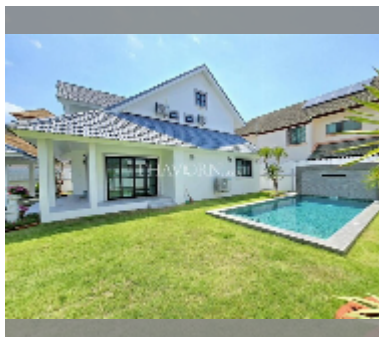

House For sale 4 bedroom 360 m² with land 480 m² in Central Park 5 Village, Pattaya

฿ 11,700,000

UNIT PARAMETERS:

UID	HS-5411
type	4 bedroom
size	360 m ²
view	pool view
floors	2
quality	good
equipment: furniture, air conditioner, television, refrigerator	

VILLAGE PARAMETERS:

district	East Pattaya
built in	2009

[details](#)