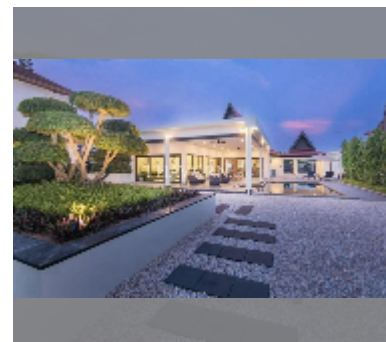

House For sale 5 bedroom 365 m² with land 1028 m² , Pattaya

฿ 26,000,000

UNIT PARAMETERS:

UID	HS-5408
type	5 bedroom
size	365 m²
view	pool view
floors	1
quality	good

equipment: furniture, air conditioner,
television, washing-machine, refrigerator

PROJECT PARAMETERS: