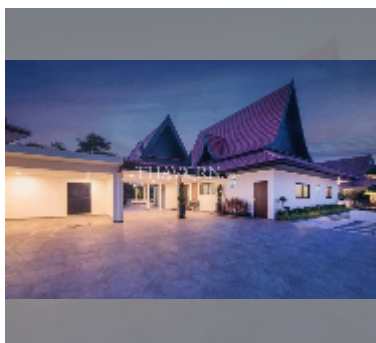

House For sale 5 bedroom 365 m² with land 1028 m² , Pattaya

฿ 26,000,000

UNIT PARAMETERS:

UID	HS-5408
type	5 bedroom
size	365 m²
view	pool view
floors	1
quality	good

equipment: furniture, air conditioner,
television, washing-machine, refrigerator

PROJECT PARAMETERS: