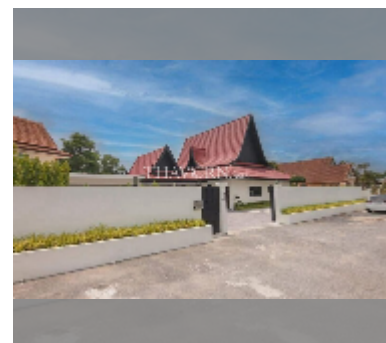

House For sale 5 bedroom 365 m² with land 1028 m² , Pattaya

฿ 26,000,000

UNIT PARAMETERS:

UID	HS-5408
type	5 bedroom
size	365 m²
view	pool view
floors	1
quality	good

equipment: furniture, air conditioner,
television, washing-machine, refrigerator

PROJECT PARAMETERS: