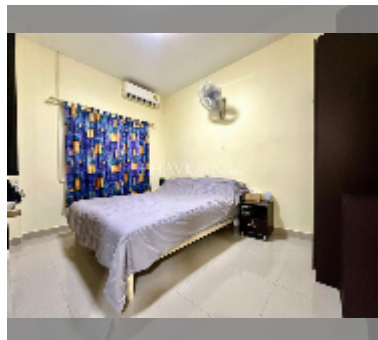

House For sale 2 bedroom 92 m² with land 92 m² , Pattaya

฿ 2,000,000

UNIT PARAMETERS:

UID	HS-5405
type	2 bedroom
size	92 m²
view	city view
floors	1
quality	good
equipment: furniture, air conditioner, television, washing-machine, refrigerator	
online viewing	yes

PROJECT PARAMETERS: