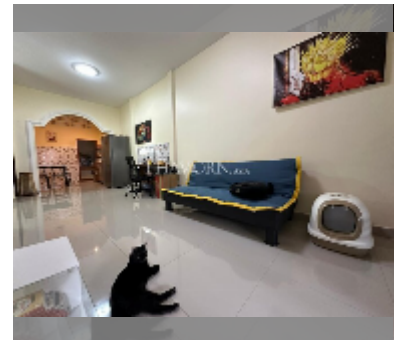

House For sale 2 bedroom 92 m² with land 92 m² , Pattaya

฿ 2,000,000

UNIT PARAMETERS:

UID	HS-5405
type	2 bedroom
size	92 m²
view	city view
floors	1
quality	good
equipment: furniture, air conditioner, television, washing-machine, refrigerator	
online viewing	yes

PROJECT PARAMETERS: