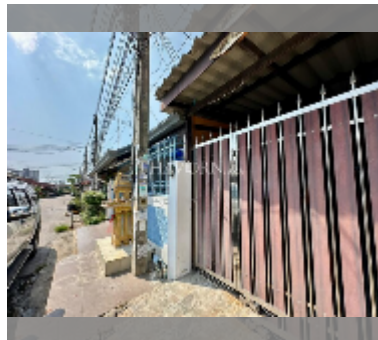

House For sale 2 bedroom 92 m² with land 92 m² , Pattaya

฿ 2,000,000

UNIT PARAMETERS:

UID	HS-5405
type	2 bedroom
size	92 m²
view	city view
floors	1
quality	good
equipment: furniture, air conditioner, television, washing-machine, refrigerator	
online viewing	yes

PROJECT PARAMETERS: