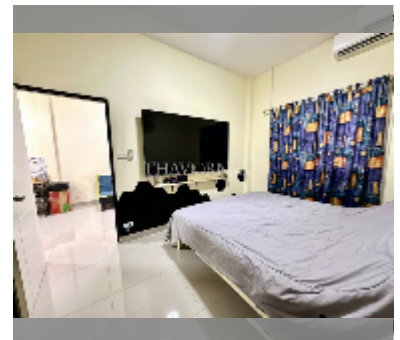

House For sale 2 bedroom 92 m² with land 92 m² , Pattaya

฿ 2,000,000

UNIT PARAMETERS:

UID	HS-5405
type	2 bedroom
size	92 m²
view	city view
floors	1
quality	good
equipment: furniture, air conditioner, television, washing-machine, refrigerator	
online viewing	yes

PROJECT PARAMETERS: