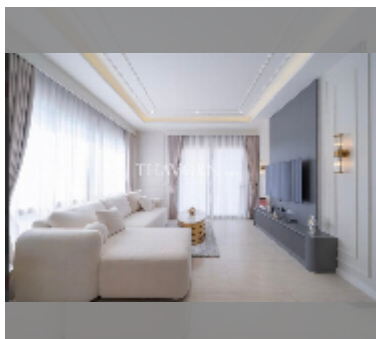

House For sale 4 bedroom 300 m² with land 428 m² in Horizon By Patta, Pattaya

฿ 18,900,000

UNIT PARAMETERS:

UID	HS-5403
type	4 bedroom
size	300 m²
view	pool view
floors	2
quality	excellent
equipment: furniture, air conditioner, television, refrigerator	

VILLAGE PARAMETERS:

district	East Pattaya
buildings	114
floors	2
maintenance	฿ 231,120/year