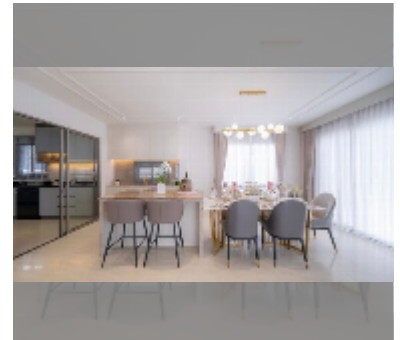

House For sale 4 bedroom 300 m² with land 428 m² in Horizon By Patta, Pattaya

฿ 18,900,000

UNIT PARAMETERS:

UID	HS-5403
type	4 bedroom
size	300 m²
view	pool view
floors	2
quality	excellent
equipment: furniture, air conditioner, television, refrigerator	

VILLAGE PARAMETERS:

district	East Pattaya
buildings	114
floors	2
maintenance	฿ 231,120/year