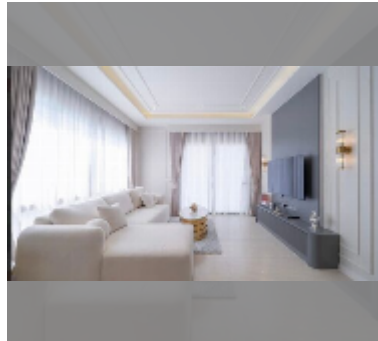

House For sale 4 bedroom 300 m² with land 428 m² in Horizon By Patta, Pattaya

฿ 18,900,000

UNIT PARAMETERS:

UID	HS-5403
type	4 bedroom
size	300 m²
view	pool view
floors	2
quality	excellent
equipment: furniture, air conditioner, television, refrigerator	

VILLAGE PARAMETERS:

district	East Pattaya
buildings	114
floors	2
maintenance	฿ 231,120/year