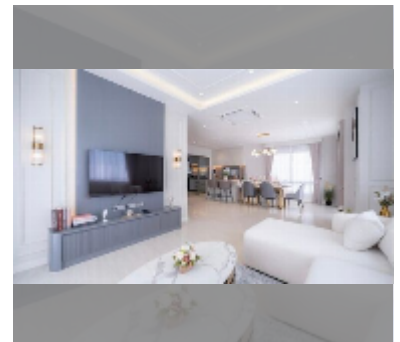

House For sale 4 bedroom 300 m² with land 428 m² in Horizon By Patta, Pattaya

฿ 18,900,000

UNIT PARAMETERS:

UID	HS-5403
type	4 bedroom
size	300 m²
view	pool view
floors	2
quality	excellent
equipment: furniture, air conditioner, television, refrigerator	

VILLAGE PARAMETERS:

district	East Pattaya
buildings	114
floors	2
maintenance	฿ 231,120/year