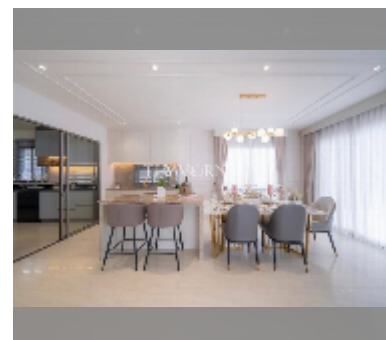

House For sale 4 bedroom 300 m² with land 428 m² in Horizon By Patta, Pattaya

฿ 18,900,000

UNIT PARAMETERS:

UID	HS-5403
type	4 bedroom
size	300 m²
view	pool view
floors	2
quality	excellent
equipment: furniture, air conditioner, television, refrigerator	

VILLAGE PARAMETERS:

district	East Pattaya
buildings	114
floors	2
maintenance	฿ 231,120/year