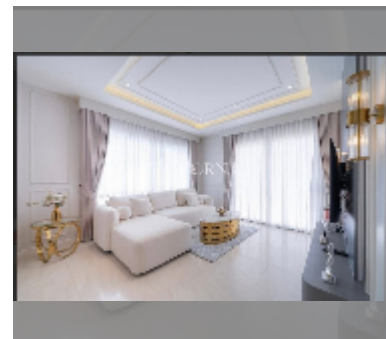

House For sale 4 bedroom 300 m² with land 428 m² in Horizon By Patta, Pattaya

฿ 18,900,000

UNIT PARAMETERS:

UID	HS-5403
type	4 bedroom
size	300 m²
view	pool view
floors	2
quality	excellent
equipment: furniture, air conditioner, television, refrigerator	

VILLAGE PARAMETERS:

district	East Pattaya
buildings	114
floors	2
maintenance	฿ 231,120/year