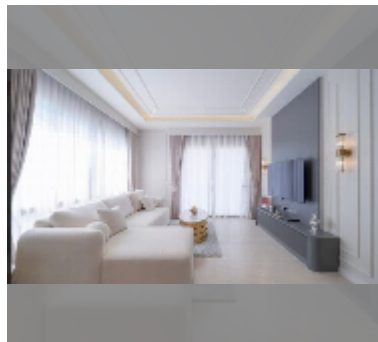

House For sale 4 bedroom 300 m² with land 428 m² in Horizon By Patta, Pattaya

฿ 18,900,000

UNIT PARAMETERS:

UID	HS-5403
type	4 bedroom
size	300 m²
view	pool view
floors	2
quality	excellent
equipment: furniture, air conditioner, television, refrigerator	

VILLAGE PARAMETERS:

district	East Pattaya
buildings	114
floors	2
maintenance	฿ 231,120/year