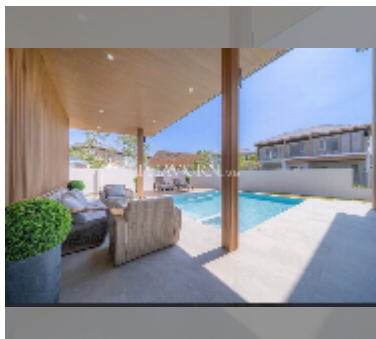

House For sale 4 bedroom 300 m² with land 428 m² in Horizon By Patta, Pattaya

฿ 18,900,000

UNIT PARAMETERS:

UID	HS-5403
type	4 bedroom
size	300 m²
view	pool view
floors	2
quality	excellent
equipment: furniture, air conditioner, television, refrigerator	

VILLAGE PARAMETERS:

district	East Pattaya
buildings	114
floors	2
maintenance	฿ 231,120/year