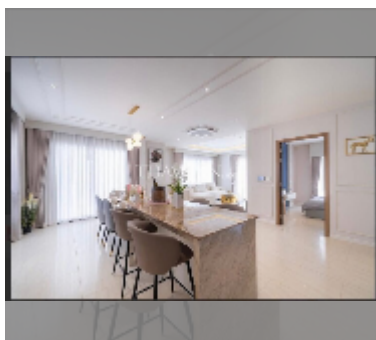

House For sale 4 bedroom 300 m² with land 428 m² in Horizon By Patta, Pattaya

฿ 18,900,000

UNIT PARAMETERS:

UID	HS-5403
type	4 bedroom
size	300 m²
view	pool view
floors	2
quality	excellent
equipment: furniture, air conditioner, television, refrigerator	

VILLAGE PARAMETERS:

district	East Pattaya
buildings	114
floors	2
maintenance	฿ 231,120/year