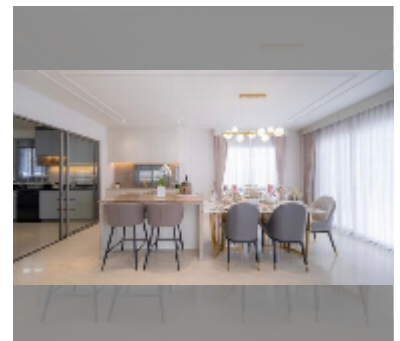

House For sale 4 bedroom 300 m² with land 428 m² in Horizon By Patta, Pattaya

฿ 18,900,000

UNIT PARAMETERS:

UID	HS-5403
type	4 bedroom
size	300 m²
view	pool view
floors	2
quality	excellent
equipment: furniture, air conditioner, television, refrigerator	

VILLAGE PARAMETERS:

district	East Pattaya
buildings	114
floors	2
maintenance	฿ 231,120/year