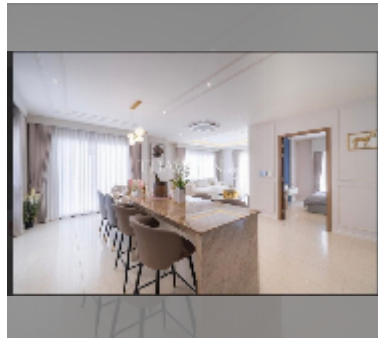

House For sale 4 bedroom 300 m² with land 428 m² in Horizon By Patta, Pattaya

฿ 18,900,000

UNIT PARAMETERS:

UID	HS-5403
type	4 bedroom
size	300 m²
view	pool view
floors	2
quality	excellent
equipment: furniture, air conditioner, television, refrigerator	

VILLAGE PARAMETERS:

district	East Pattaya
buildings	114
floors	2
maintenance	฿ 231,120/year