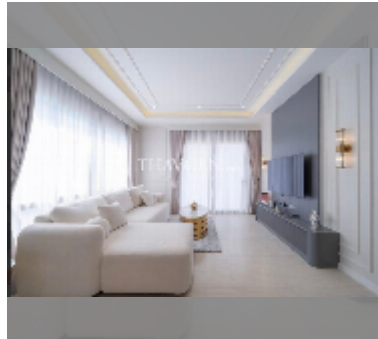

House For sale 4 bedroom 300 m² with land 428 m² in Horizon By Patta, Pattaya

฿ 18,900,000

UNIT PARAMETERS:

UID	HS-5403
type	4 bedroom
size	300 m²
view	pool view
floors	2
quality	excellent
equipment: furniture, air conditioner, television, refrigerator	

VILLAGE PARAMETERS:

district	East Pattaya
buildings	114
floors	2
maintenance	฿ 231,120/year