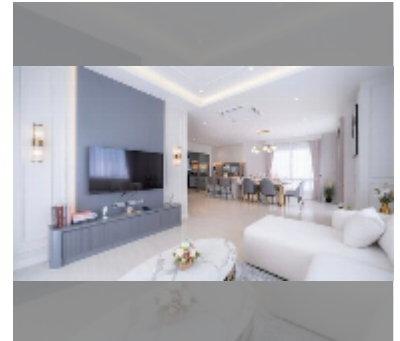

House For sale 4 bedroom 300 m² with land 428 m² in Horizon By Patta, Pattaya

฿ 18,900,000

UNIT PARAMETERS:

UID	HS-5403
type	4 bedroom
size	300 m²
view	pool view
floors	2
quality	excellent
equipment: furniture, air conditioner, television, refrigerator	

VILLAGE PARAMETERS:

district	East Pattaya
buildings	114
floors	2
maintenance	฿ 231,120/year