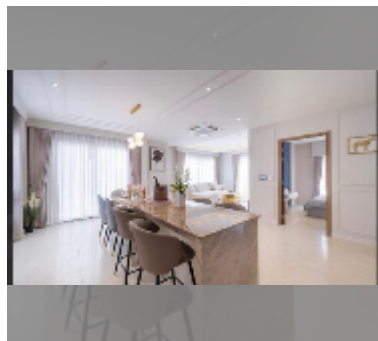

House For sale 4 bedroom 300 m² with land 428 m² in Horizon By Patta, Pattaya

฿ 18,900,000

UNIT PARAMETERS:

UID	HS-5403
type	4 bedroom
size	300 m²
view	pool view
floors	2
quality	excellent
equipment: furniture, air conditioner, television, refrigerator	

VILLAGE PARAMETERS:

district	East Pattaya
buildings	114
floors	2
maintenance	฿ 231,120/year