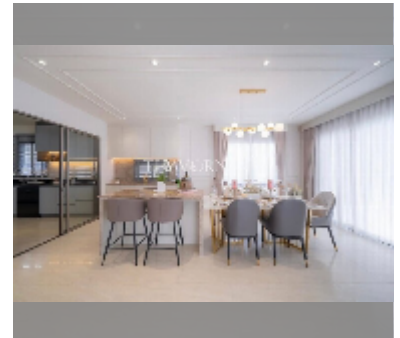

House For sale 4 bedroom 300 m² with land 428 m² in Horizon By Patta, Pattaya

฿ 18,900,000

UNIT PARAMETERS:

UID	HS-5403
type	4 bedroom
size	300 m²
view	pool view
floors	2
quality	excellent
equipment: furniture, air conditioner, television, refrigerator	

VILLAGE PARAMETERS:

district	East Pattaya
buildings	114
floors	2
maintenance	฿ 231,120/year