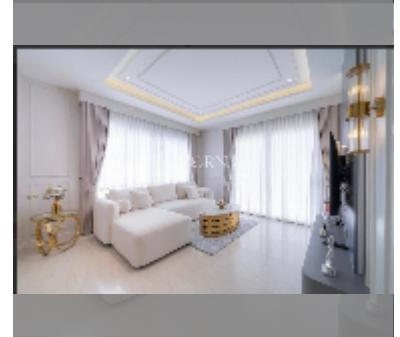

House For sale 4 bedroom 300 m² with land 428 m² in Horizon By Patta, Pattaya

฿ 18,900,000

UNIT PARAMETERS:

UID	HS-5403
type	4 bedroom
size	300 m²
view	pool view
floors	2
quality	excellent
equipment: furniture, air conditioner, television, refrigerator	

VILLAGE PARAMETERS:

district	East Pattaya
buildings	114
floors	2
maintenance	฿ 231,120/year