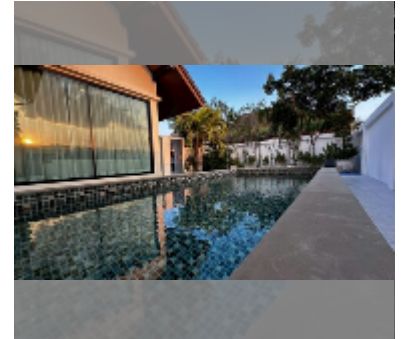

House For sale 2 bedroom 126 m² with land 246 m² in The Maple, Pattaya

฿ 6,500,000

UNIT PARAMETERS:

UID	HS-5399
type	2 bedroom
size	126 m²
view	pool view
floors	1

equipment: furniture, air conditioner, television, refrigerator

VILLAGE PARAMETERS:

district	Huay Yai
buildings	104
floors	1
built in	2020
maintenance	฿ 59,040/year