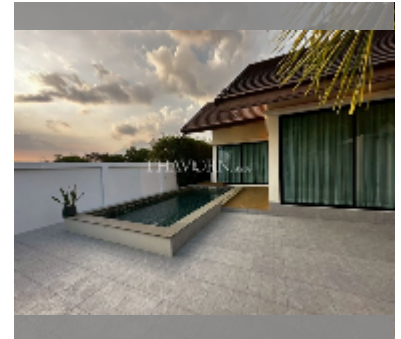

## House For sale 2 bedroom 126 m<sup>2</sup> with land 246 m<sup>2</sup> in The Maple, Pattaya

**฿ 6,500,000**

**UNIT PARAMETERS:**

UID	HS-5399
type	2 bedroom
size	126 m <sup>2</sup>
view	pool view
floors	1

equipment: furniture, air conditioner, television, refrigerator

**VILLAGE PARAMETERS:**

district	Huay Yai
buildings	104
floors	1
built in	2020
maintenance	฿ 59,040/year

[details](#)