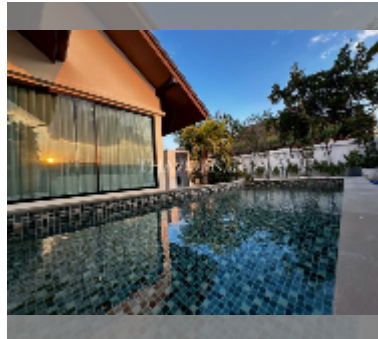

## House For sale 2 bedroom 126 m<sup>2</sup> with land 246 m<sup>2</sup> in The Maple, Pattaya

**฿ 6,500,000**

**UNIT PARAMETERS:**

UID	HS-5399
type	2 bedroom
size	126 m <sup>2</sup>
view	pool view
floors	1

equipment: furniture, air conditioner, television, refrigerator

**VILLAGE PARAMETERS:**

district	Huay Yai
buildings	104
floors	1
built in	2020
maintenance	฿ 59,040/year

[details](#)