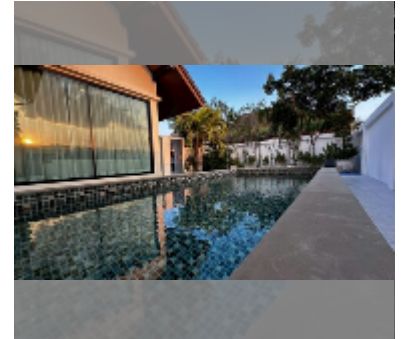

## House For sale 2 bedroom 126 m<sup>2</sup> with land 246 m<sup>2</sup> in The Maple, Pattaya

**฿ 6,500,000**

**UNIT PARAMETERS:**

UID	HS-5399
type	2 bedroom
size	126 m <sup>2</sup>
view	pool view
floors	1

equipment: furniture, air conditioner, television, refrigerator

**VILLAGE PARAMETERS:**

district	Huay Yai
buildings	104
floors	1
built in	2020
maintenance	฿ 59,040/year

[details](#)