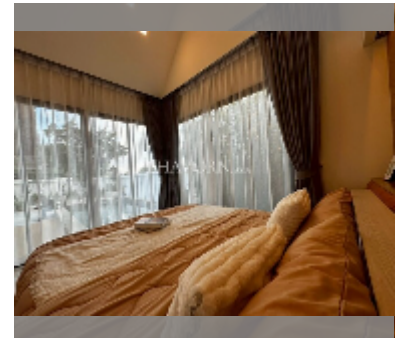

House For sale 2 bedroom 126 m² with land 246 m² in The Maple, Pattaya

฿ 6,500,000

UNIT PARAMETERS:

| | |
|--------|--------------------|
| UID | HS-5399 |
| type | 2 bedroom |
| size | 126 m ² |
| view | pool view |
| floors | 1 |

equipment: furniture, air conditioner, television, refrigerator

VILLAGE PARAMETERS:

| | |
|-------------|---------------|
| district | Huay Yai |
| buildings | 104 |
| floors | 1 |
| built in | 2020 |
| maintenance | ฿ 59,040/year |