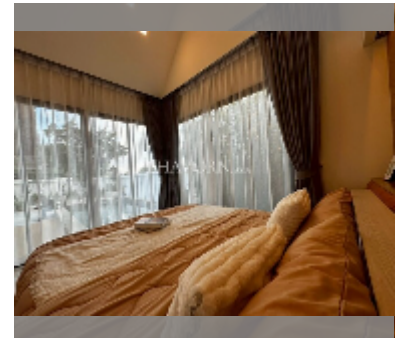

## House For sale 2 bedroom 126 m<sup>2</sup> with land 246 m<sup>2</sup> in The Maple, Pattaya

**฿ 6,500,000**

**UNIT PARAMETERS:**

UID	HS-5399
type	2 bedroom
size	126 m <sup>2</sup>
view	pool view
floors	1

equipment: furniture, air conditioner, television, refrigerator

**VILLAGE PARAMETERS:**

district	Huay Yai
buildings	104
floors	1
built in	2020
maintenance	฿ 59,040/year

[details](#)