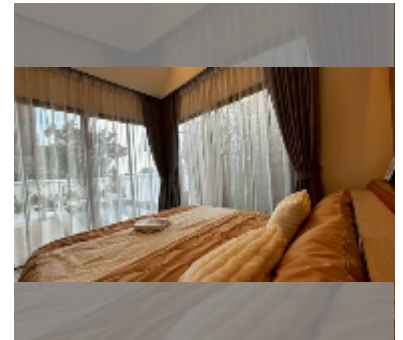

House For sale 2 bedroom 126 m² with land 246 m² in The Maple, Pattaya

฿ 6,500,000

UNIT PARAMETERS:

UID	HS-5399
type	2 bedroom
size	126 m²
view	pool view
floors	1

equipment: furniture, air conditioner, television, refrigerator

VILLAGE PARAMETERS:

district	Huay Yai
buildings	104
floors	1
built in	2020
maintenance	฿ 59,040/year