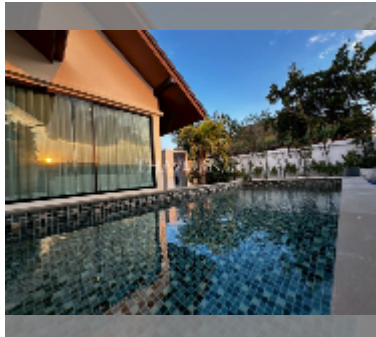

House For sale 2 bedroom 126 m² with land 246 m² in The Maple, Pattaya

฿ 6,500,000

UNIT PARAMETERS:

UID	HS-5399
type	2 bedroom
size	126 m²
view	pool view
floors	1

equipment: furniture, air conditioner, television, refrigerator

VILLAGE PARAMETERS:

district	Huay Yai
buildings	104
floors	1
built in	2020
maintenance	฿ 59,040/year