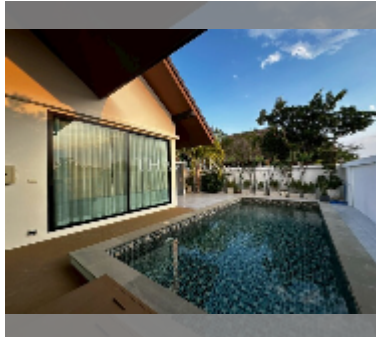

House For sale 2 bedroom 126 m² with land 246 m² in The Maple, Pattaya

฿ 6,500,000

UNIT PARAMETERS:

| | |
|--------|--------------------|
| UID | HS-5399 |
| type | 2 bedroom |
| size | 126 m ² |
| view | pool view |
| floors | 1 |

equipment: furniture, air conditioner, television, refrigerator

VILLAGE PARAMETERS:

| | |
|-------------|---------------|
| district | Huay Yai |
| buildings | 104 |
| floors | 1 |
| built in | 2020 |
| maintenance | ฿ 59,040/year |