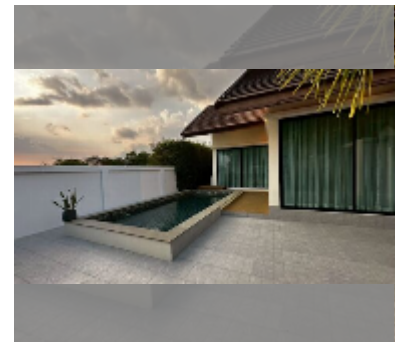

House For sale 2 bedroom 126 m² with land 246 m² in The Maple, Pattaya

฿ 6,500,000

UNIT PARAMETERS:

UID	HS-5399
type	2 bedroom
size	126 m²
view	pool view
floors	1

equipment: furniture, air conditioner, television, refrigerator

VILLAGE PARAMETERS:

district	Huay Yai
buildings	104
floors	1
built in	2020
maintenance	฿ 59,040/year