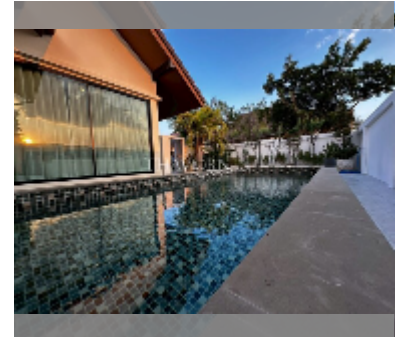

House For sale 2 bedroom 126 m² with land 246 m² in The Maple, Pattaya

฿ 6,500,000

UNIT PARAMETERS:

UID	HS-5399
type	2 bedroom
size	126 m²
view	pool view
floors	1

equipment: furniture, air conditioner, television, refrigerator

VILLAGE PARAMETERS:

district	Huay Yai
buildings	104
floors	1
built in	2020
maintenance	฿ 59,040/year