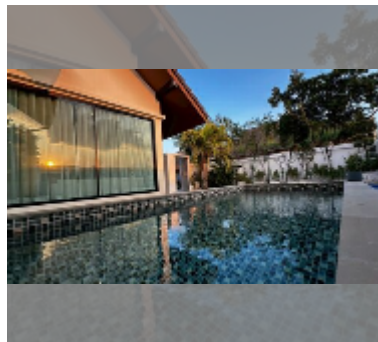

## House For sale 2 bedroom 126 m<sup>2</sup> with land 246 m<sup>2</sup> in The Maple, Pattaya

**฿ 6,500,000**

**UNIT PARAMETERS:**

UID	HS-5399
type	2 bedroom
size	126 m <sup>2</sup>
view	pool view
floors	1

equipment: furniture, air conditioner, television, refrigerator

**VILLAGE PARAMETERS:**

district	Huay Yai
buildings	104
floors	1
built in	2020
maintenance	฿ 59,040/year

[details](#)