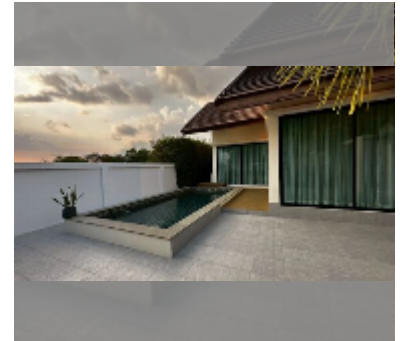

House For sale 2 bedroom 126 m² with land 246 m² in The Maple, Pattaya

฿ 6,500,000

UNIT PARAMETERS:

UID	HS-5399
type	2 bedroom
size	126 m²
view	pool view
floors	1

equipment: furniture, air conditioner, television, refrigerator

VILLAGE PARAMETERS:

district	Huay Yai
buildings	104
floors	1
built in	2020
maintenance	฿ 59,040/year