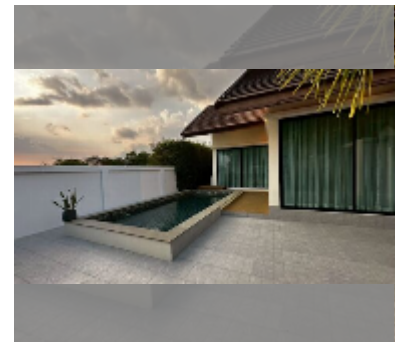

## House For sale 2 bedroom 126 m<sup>2</sup> with land 246 m<sup>2</sup> in The Maple, Pattaya

**฿ 6,500,000**

**UNIT PARAMETERS:**

UID	HS-5399
type	2 bedroom
size	126 m <sup>2</sup>
view	pool view
floors	1

equipment: furniture, air conditioner, television, refrigerator

**VILLAGE PARAMETERS:**

district	Huay Yai
buildings	104
floors	1
built in	2020
maintenance	฿ 59,040/year

[details](#)