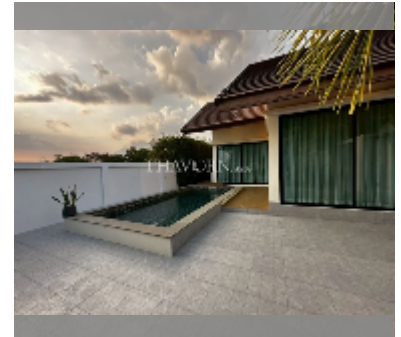

House For sale 2 bedroom 126 m² with land 246 m² in The Maple, Pattaya

฿ 6,500,000

UNIT PARAMETERS:

| | |
|--------|--------------------|
| UID | HS-5399 |
| type | 2 bedroom |
| size | 126 m ² |
| view | pool view |
| floors | 1 |

equipment: furniture, air conditioner, television, refrigerator

VILLAGE PARAMETERS:

| | |
|-------------|---------------|
| district | Huay Yai |
| buildings | 104 |
| floors | 1 |
| built in | 2020 |
| maintenance | ฿ 59,040/year |