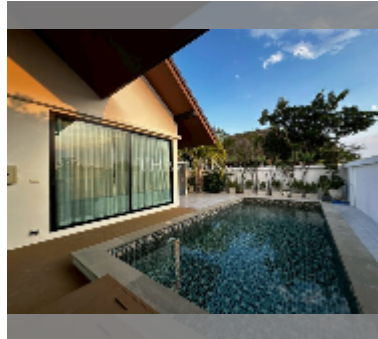

## House For sale 2 bedroom 126 m<sup>2</sup> with land 246 m<sup>2</sup> in The Maple, Pattaya

**฿ 6,500,000**

**UNIT PARAMETERS:**

UID	HS-5399
type	2 bedroom
size	126 m <sup>2</sup>
view	pool view
floors	1

equipment: furniture, air conditioner, television, refrigerator

**VILLAGE PARAMETERS:**

district	Huay Yai
buildings	104
floors	1
built in	2020
maintenance	฿ 59,040/year

[details](#)