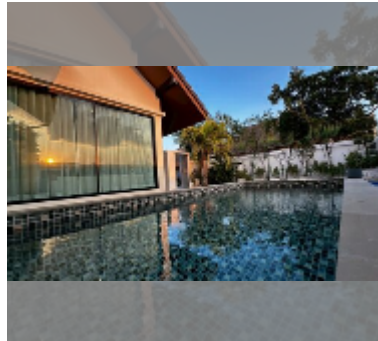

House For sale 2 bedroom 126 m² with land 246 m² in The Maple, Pattaya

฿ 6,500,000

UNIT PARAMETERS:

UID	HS-5399
type	2 bedroom
size	126 m²
view	pool view
floors	1

equipment: furniture, air conditioner, television, refrigerator

VILLAGE PARAMETERS:

district	Huay Yai
buildings	104
floors	1
built in	2020
maintenance	฿ 59,040/year