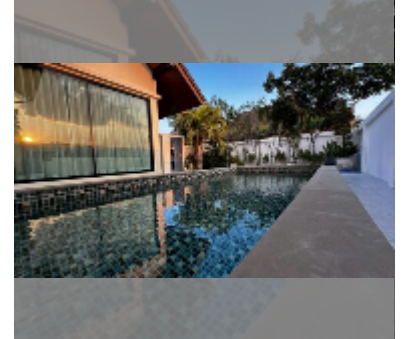

House For sale 2 bedroom 126 m² with land 246 m² in The Maple, Pattaya

฿ 6,500,000

UNIT PARAMETERS:

UID	HS-5399
type	2 bedroom
size	126 m²
view	pool view
floors	1

equipment: furniture, air conditioner, television, refrigerator

VILLAGE PARAMETERS:

district	Huay Yai
buildings	104
floors	1
built in	2020
maintenance	฿ 59,040/year