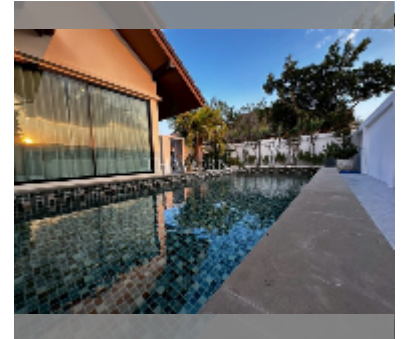

## House For sale 2 bedroom 126 m<sup>2</sup> with land 246 m<sup>2</sup> in The Maple, Pattaya

**฿ 6,500,000**

**UNIT PARAMETERS:**

UID	HS-5399
type	2 bedroom
size	126 m <sup>2</sup>
view	pool view
floors	1

equipment: furniture, air conditioner, television, refrigerator

**VILLAGE PARAMETERS:**

district	Huay Yai
buildings	104
floors	1
built in	2020
maintenance	฿ 59,040/year

[details](#)