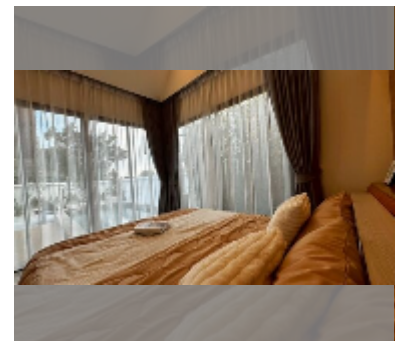

House For sale 2 bedroom 126 m² with land 246 m² in The Maple, Pattaya

฿ 6,500,000

UNIT PARAMETERS:

UID	HS-5399
type	2 bedroom
size	126 m²
view	pool view
floors	1

equipment: furniture, air conditioner, television, refrigerator

VILLAGE PARAMETERS:

district	Huay Yai
buildings	104
floors	1
built in	2020
maintenance	฿ 59,040/year