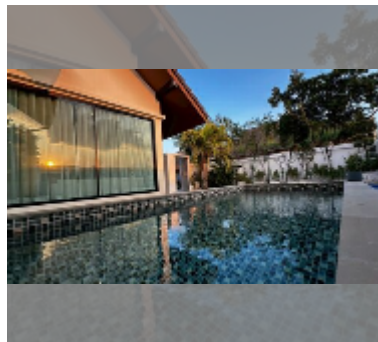

House For sale 2 bedroom 126 m² with land 246 m² in The Maple, Pattaya

฿ 6,500,000

UNIT PARAMETERS:

UID	HS-5399
type	2 bedroom
size	126 m²
view	pool view
floors	1

equipment: furniture, air conditioner, television, refrigerator

VILLAGE PARAMETERS:

district	Huay Yai
buildings	104
floors	1
built in	2020
maintenance	฿ 59,040/year