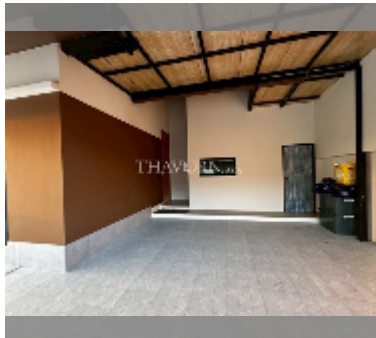

House For sale 2 bedroom 126 m² with land 246 m² in The Maple, Pattaya

฿ 6,500,000

UNIT PARAMETERS:

| | |
|--------|--------------------|
| UID | HS-5399 |
| type | 2 bedroom |
| size | 126 m ² |
| view | pool view |
| floors | 1 |

equipment: furniture, air conditioner, television, refrigerator

VILLAGE PARAMETERS:

| | |
|-------------|---------------|
| district | Huay Yai |
| buildings | 104 |
| floors | 1 |
| built in | 2020 |
| maintenance | ฿ 59,040/year |