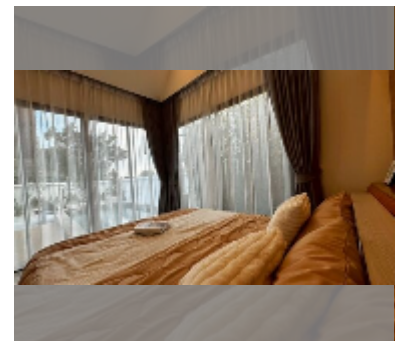

## House For sale 2 bedroom 126 m<sup>2</sup> with land 246 m<sup>2</sup> in The Maple, Pattaya

**฿ 6,500,000**

**UNIT PARAMETERS:**

UID	HS-5399
type	2 bedroom
size	126 m <sup>2</sup>
view	pool view
floors	1

equipment: furniture, air conditioner, television, refrigerator

**VILLAGE PARAMETERS:**

district	Huay Yai
buildings	104
floors	1
built in	2020
maintenance	฿ 59,040/year

[details](#)