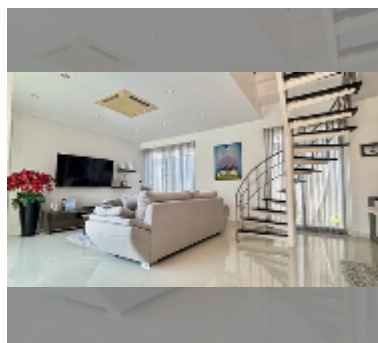

House For sale 4 bedroom 220 m² with land 400 m² in Palm Oasis, Pattaya

฿ 18,000,000

UNIT PARAMETERS:

UID	HS-5397
type	4 bedroom
size	220 m²
view	pool view
floors	3
quality	excellent
equipment: furniture, household appliances, kitchen appliances, air conditioner, internet, television, washing-machine, refrigerator	

VILLAGE PARAMETERS:

district	Jomtien
floors	2
built in	2012