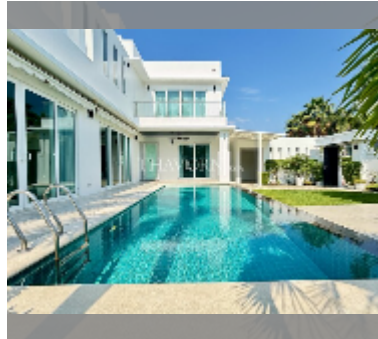

House For sale 4 bedroom 220 m² with land 400 m² in Palm Oasis, Pattaya

฿ 18,000,000

UNIT PARAMETERS:

UID	HS-5397
type	4 bedroom
size	220 m²
view	pool view
floors	3
quality	excellent
equipment: furniture, household appliances, kitchen appliances, air conditioner, internet, television, washing-machine, refrigerator	

VILLAGE PARAMETERS:

district	Jomtien
floors	2
built in	2012