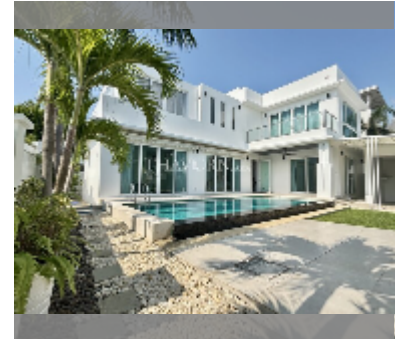

House For sale 4 bedroom 220 m² with land 400 m² in Palm Oasis, Pattaya

฿ 18,000,000

UNIT PARAMETERS:

UID	HS-5397
type	4 bedroom
size	220 m²
view	pool view
floors	3
quality	excellent
equipment: furniture, household appliances, kitchen appliances, air conditioner, internet, television, washing-machine, refrigerator	

VILLAGE PARAMETERS:

district	Jomtien
floors	2
built in	2012