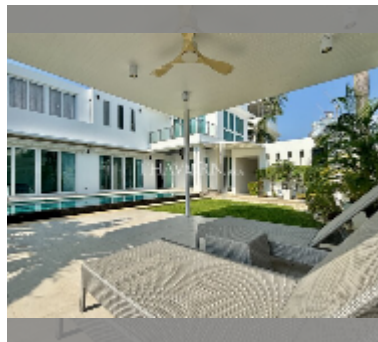

House For sale 4 bedroom 220 m² with land 400 m² in Palm Oasis, Pattaya

฿ 18,000,000

UNIT PARAMETERS:

UID	HS-5397
type	4 bedroom
size	220 m²
view	pool view
floors	3
quality	excellent
equipment: furniture, household appliances, kitchen appliances, air conditioner, internet, television, washing-machine, refrigerator	

VILLAGE PARAMETERS:

district	Jomtien
floors	2
built in	2012