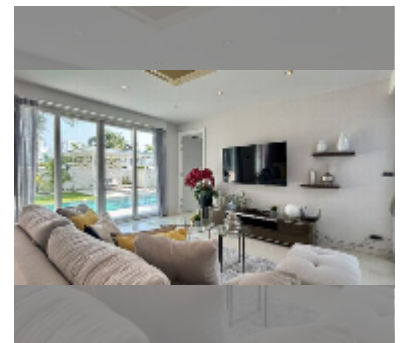

House For sale 4 bedroom 220 m² with land 400 m² in Palm Oasis, Pattaya

฿ 18,000,000

UNIT PARAMETERS:

UID	HS-5397
type	4 bedroom
size	220 m²
view	pool view
floors	3
quality	excellent
equipment: furniture, household appliances, kitchen appliances, air conditioner, internet, television, washing-machine, refrigerator	

VILLAGE PARAMETERS:

district	Jomtien
floors	2
built in	2012