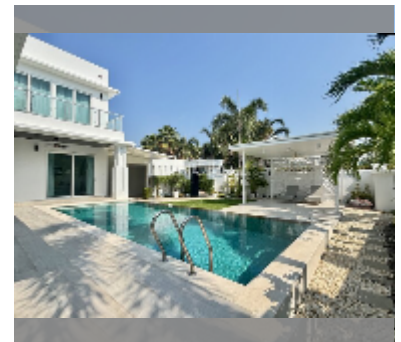

House For sale 4 bedroom 220 m² with land 400 m² in Palm Oasis, Pattaya

฿ 18,000,000

UNIT PARAMETERS:

UID	HS-5397
type	4 bedroom
size	220 m²
view	pool view
floors	3
quality	excellent
equipment: furniture, household appliances, kitchen appliances, air conditioner, internet, television, washing-machine, refrigerator	

VILLAGE PARAMETERS:

district	Jomtien
floors	2
built in	2012