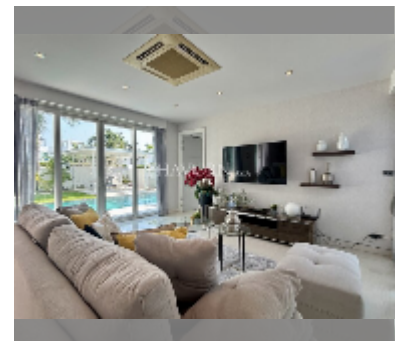

House For sale 4 bedroom 220 m² with land 400 m² in Palm Oasis, Pattaya

฿ 18,000,000

UNIT PARAMETERS:

UID	HS-5397
type	4 bedroom
size	220 m²
view	pool view
floors	3
quality	excellent
equipment: furniture, household appliances, kitchen appliances, air conditioner, internet, television, washing-machine, refrigerator	

VILLAGE PARAMETERS:

district	Jomtien
floors	2
built in	2012