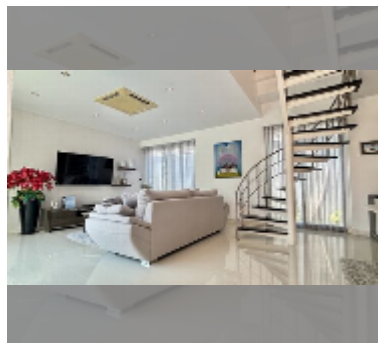

House For sale 4 bedroom 220 m² with land 400 m² in Palm Oasis, Pattaya

฿ 18,000,000

UNIT PARAMETERS:

UID	HS-5397
type	4 bedroom
size	220 m²
view	pool view
floors	3
quality	excellent
equipment: furniture, household appliances, kitchen appliances, air conditioner, internet, television, washing-machine, refrigerator	

VILLAGE PARAMETERS:

district	Jomtien
floors	2
built in	2012