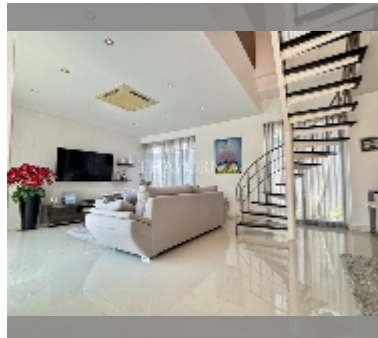

House For sale 4 bedroom 220 m² with land 400 m² in Palm Oasis, Pattaya

฿ 19,900,000

UNIT PARAMETERS:

UID	HS-5397
type	4 bedroom
size	220 m²
view	pool view
floors	3
quality	excellent
equipment: furniture, household appliances, kitchen appliances, air conditioner, internet, television, washing-machine, refrigerator	

VILLAGE PARAMETERS:

district	Jomtien
floors	2
built in	2012