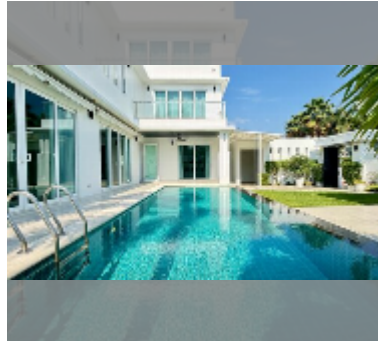

House For sale 4 bedroom 220 m² with land 400 m² in Palm Oasis, Pattaya

฿ 18,000,000

UNIT PARAMETERS:

UID	HS-5397
type	4 bedroom
size	220 m²
view	pool view
floors	3
quality	excellent
equipment: furniture, household appliances, kitchen appliances, air conditioner, internet, television, washing-machine, refrigerator	

VILLAGE PARAMETERS:

district	Jomtien
floors	2
built in	2012