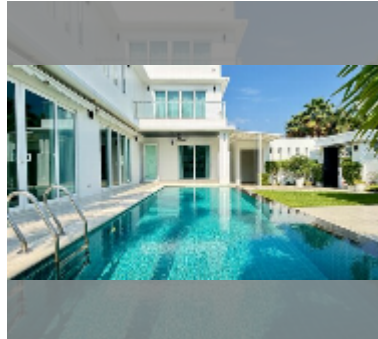

House For sale 4 bedroom 220 m² with land 400 m² in Palm Oasis, Pattaya

฿ 18,000,000

UNIT PARAMETERS:

UID	HS-5397
type	4 bedroom
size	220 m²
view	pool view
floors	3
quality	excellent
equipment: furniture, household appliances, kitchen appliances, air conditioner, internet, television, washing-machine, refrigerator	

VILLAGE PARAMETERS:

district	Jomtien
floors	2
built in	2012