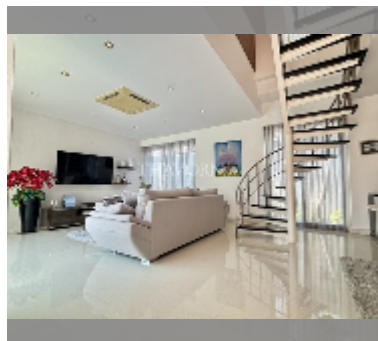

House For sale 4 bedroom 220 m² with land 400 m² in Palm Oasis, Pattaya

฿ 18,000,000

UNIT PARAMETERS:

UID	HS-5397
type	4 bedroom
size	220 m²
view	pool view
floors	3
quality	excellent
equipment: furniture, household appliances, kitchen appliances, air conditioner, internet, television, washing-machine, refrigerator	

VILLAGE PARAMETERS:

district	Jomtien
floors	2
built in	2012