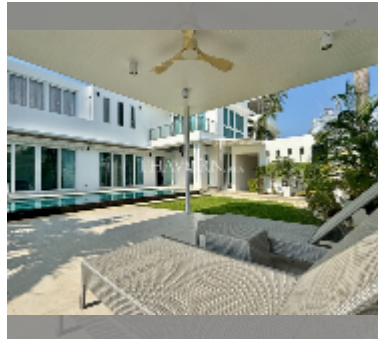

House For sale 4 bedroom 220 m² with land 400 m² in Palm Oasis, Pattaya

฿ 19,900,000

UNIT PARAMETERS:

UID	HS-5397
type	4 bedroom
size	220 m²
view	pool view
floors	3
quality	excellent
equipment: furniture, household appliances, kitchen appliances, air conditioner, internet, television, washing-machine, refrigerator	

VILLAGE PARAMETERS:

district	Jomtien
floors	2
built in	2012