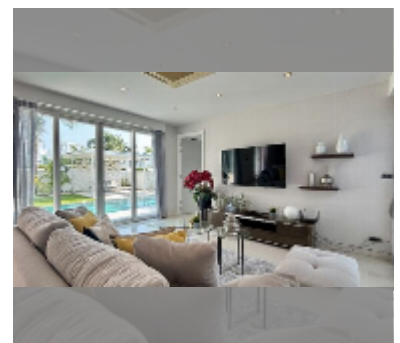

House For sale 4 bedroom 220 m² with land 400 m² in Palm Oasis, Pattaya

฿ 18,000,000

UNIT PARAMETERS:

UID	HS-5397
type	4 bedroom
size	220 m²
view	pool view
floors	3
quality	excellent
equipment: furniture, household appliances, kitchen appliances, air conditioner, internet, television, washing-machine, refrigerator	

VILLAGE PARAMETERS:

district	Jomtien
floors	2
built in	2012