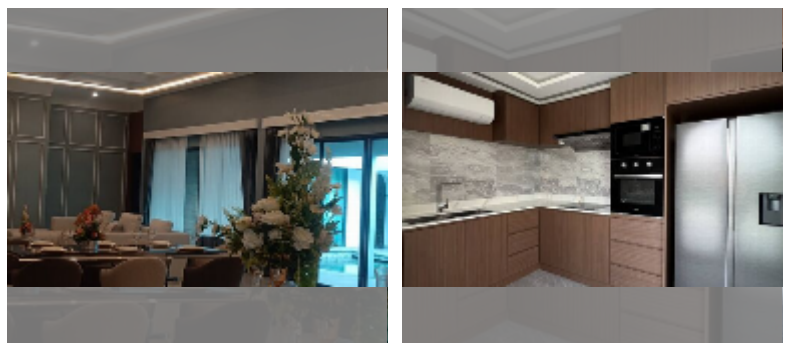

House For sale 5 bedroom 420 m² with land 440 m² in Baan Mae Bibury, Pattaya

฿ 16,500,000

UNIT PARAMETERS:

UID	HS-5395
type	5 bedroom
size	420 m²
view	city view
floors	2
quality	good
equipment: furniture, air conditioner, television, washing-machine, refrigerator	

VILLAGE PARAMETERS:

district	East Pattaya