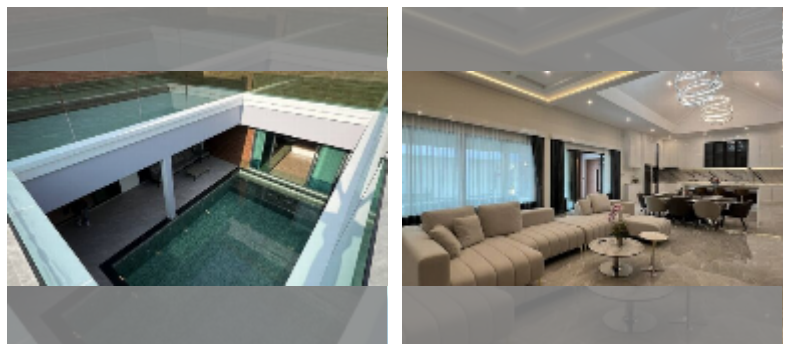

House For sale 5 bedroom 420 m² with land 440 m² in Baan Mae Bibury, Pattaya

฿ 16,500,000

UNIT PARAMETERS:

UID	HS-5395
type	5 bedroom
size	420 m²
view	city view
floors	2
quality	good
equipment: furniture, air conditioner, television, washing-machine, refrigerator	

VILLAGE PARAMETERS:

district	East Pattaya