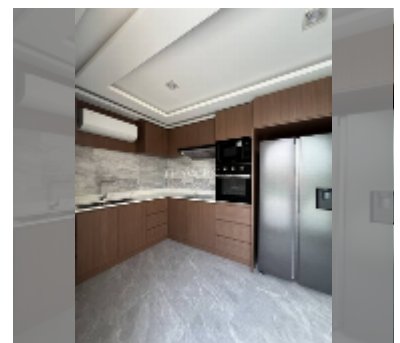

House For sale 5 bedroom 420 m² with land 440 m² in Baan Mae Bibury, Pattaya

฿ 17,000,000

UNIT PARAMETERS:

UID	HS-5395
type	5 bedroom
size	420 m²
view	city view
floors	2
quality	good
equipment: furniture, air conditioner, television, washing-machine, refrigerator	

VILLAGE PARAMETERS:

district	East Pattaya