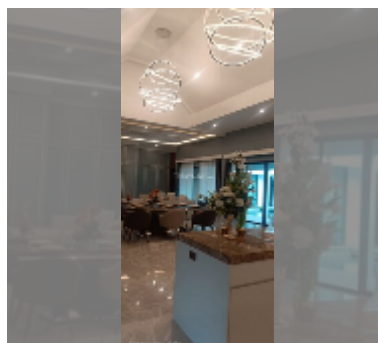

House For sale 5 bedroom 420 m² with land 440 m² in Baan Mae Bibury, Pattaya

฿ 17,000,000

UNIT PARAMETERS:

UID	HS-5395
type	5 bedroom
size	420 m²
view	city view
floors	2
quality	good
equipment: furniture, air conditioner, television, washing-machine, refrigerator	

VILLAGE PARAMETERS:

district	East Pattaya