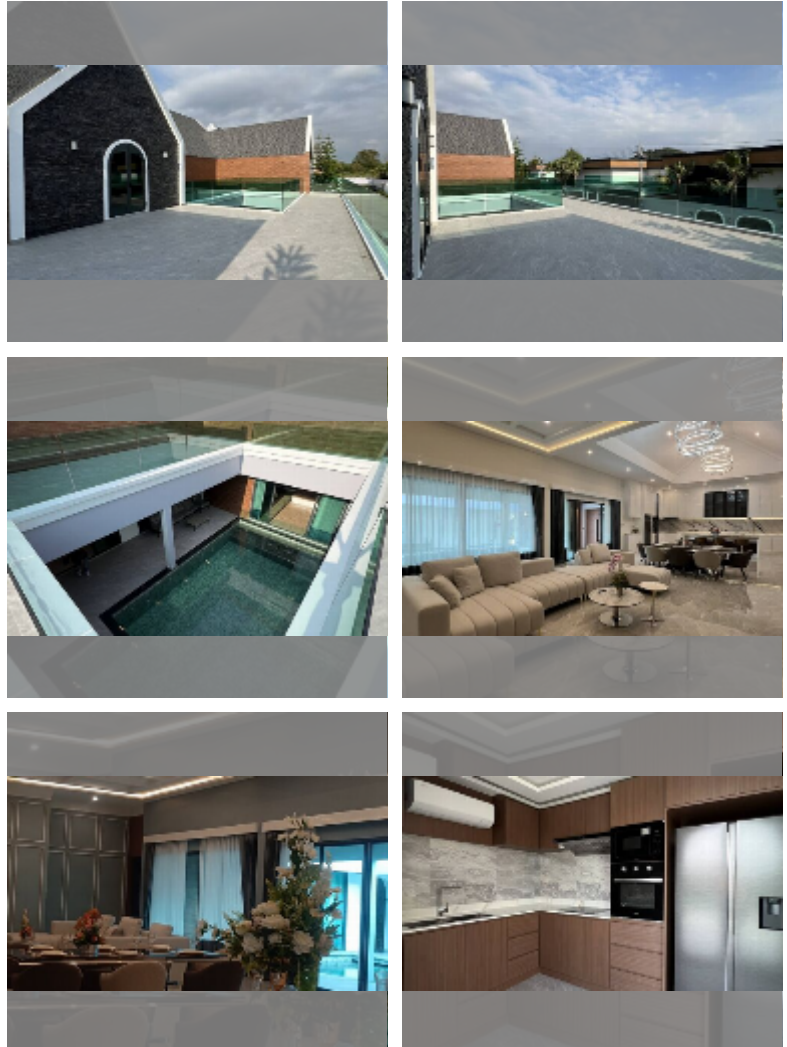

House For sale 5 bedroom 420 m² with land 440 m² in Baan Mae Bibury, Pattaya

฿ 16,500,000

UNIT PARAMETERS:

UID	HS-5395
type	5 bedroom
size	420 m²
view	city view
floors	2
quality	good
equipment: furniture, air conditioner, television, washing-machine, refrigerator	

VILLAGE PARAMETERS:

district	East Pattaya