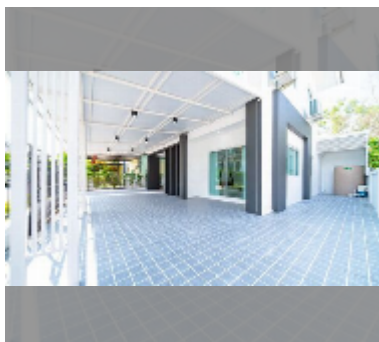

House For sale 4 bedroom 220 m² with land 164 m² in Lalin Town, Pattaya

฿ 5,500,000

UNIT PARAMETERS:

UID	HS-5394
type	4 bedroom
size	220 m²
view	city view
floors	2
quality	good
equipment: furniture, air conditioner	

VILLAGE PARAMETERS:

district	East Pattaya