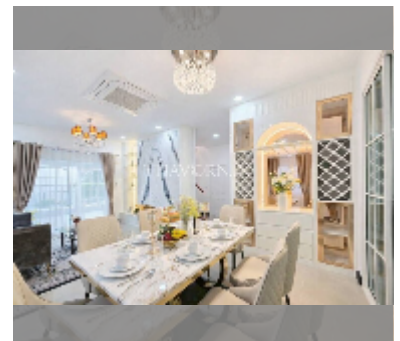

House For sale 4 bedroom 220 m² with land 164 m² in Lalin Town, Pattaya

฿ 5,500,000

UNIT PARAMETERS:

UID	HS-5394
type	4 bedroom
size	220 m²
view	city view
floors	2
quality	good
equipment: furniture, air conditioner	

VILLAGE PARAMETERS:

district	East Pattaya