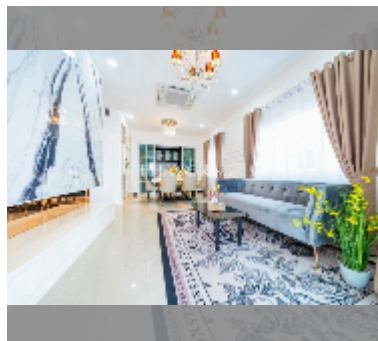

House For sale 4 bedroom 220 m² with land 164 m² in Lalin Town, Pattaya

฿ 5,500,000

UNIT PARAMETERS:

UID	HS-5394
type	4 bedroom
size	220 m²
view	city view
floors	2
quality	good
equipment: furniture, air conditioner	

VILLAGE PARAMETERS:

district	East Pattaya