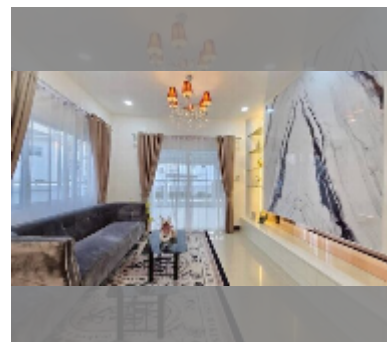

House For sale 4 bedroom 220 m² with land 164 m² in Lalin Town, Pattaya

฿ 5,500,000

UNIT PARAMETERS:

UID	HS-5394
type	4 bedroom
size	220 m²
view	city view
floors	2
quality	good
equipment: furniture, air conditioner	

VILLAGE PARAMETERS:

district	East Pattaya