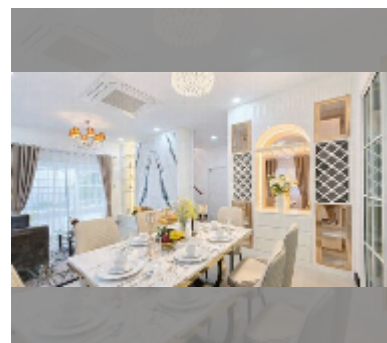

House For sale 4 bedroom 220 m² with land 164 m² in Lalin Town, Pattaya

฿ 5,500,000

UNIT PARAMETERS:

UID	HS-5394
type	4 bedroom
size	220 m²
view	city view
floors	2
quality	good
equipment: furniture, air conditioner	

VILLAGE PARAMETERS:

district	East Pattaya