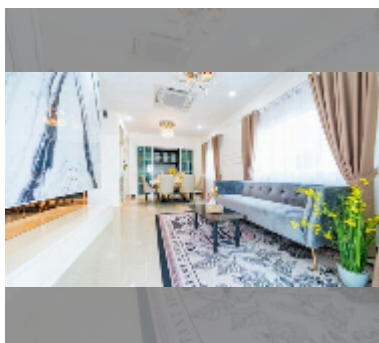

House For sale 4 bedroom 220 m² with land 164 m² in Lalin Town, Pattaya

฿ 5,500,000

UNIT PARAMETERS:

UID	HS-5394
type	4 bedroom
size	220 m²
view	city view
floors	2
quality	good
equipment: furniture, air conditioner	

VILLAGE PARAMETERS:

district	East Pattaya