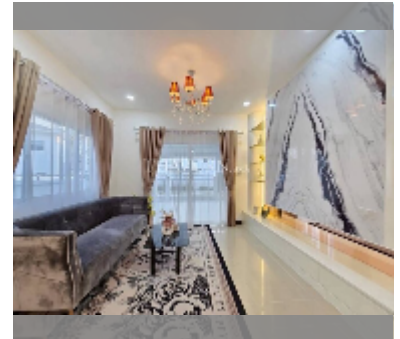

House For sale 4 bedroom 220 m² with land 164 m² in Lalin Town, Pattaya

฿ 5,500,000

UNIT PARAMETERS:

UID	HS-5394
type	4 bedroom
size	220 m²
view	city view
floors	2
quality	good
equipment: furniture, air conditioner	

VILLAGE PARAMETERS:

district	East Pattaya