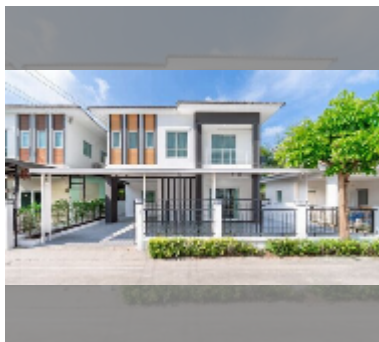

House For sale 4 bedroom 220 m² with land 164 m² in Lalin Town, Pattaya

฿ 5,500,000

UNIT PARAMETERS:

UID	HS-5394
type	4 bedroom
size	220 m²
view	city view
floors	2
quality	good
equipment: furniture, air conditioner	

VILLAGE PARAMETERS:

district	East Pattaya