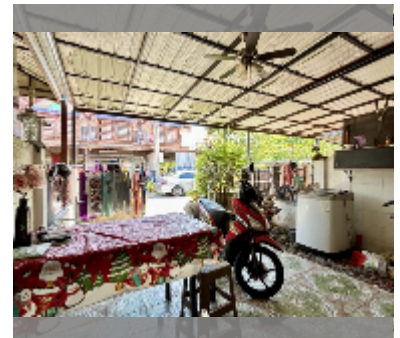

House For sale 2 bedroom 68 m² with land 78 m² , Pattaya

฿ 2,200,000

UNIT PARAMETERS:

UID	HS-5391
type	2 bedroom
size	68 m²
view	city view
floors	2
quality	good

equipment: furniture, kitchen appliances, air conditioner, television, refrigerator

PROJECT PARAMETERS: