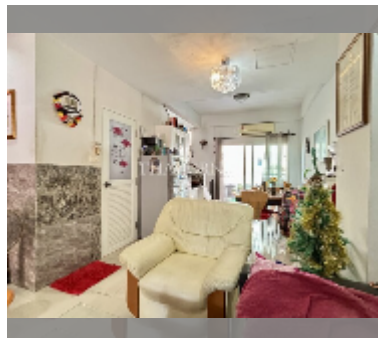

House For sale 2 bedroom 68 m² with land 78 m² , Pattaya

฿ 2,200,000

UNIT PARAMETERS:

UID	HS-5391
type	2 bedroom
size	68 m²
view	city view
floors	2
quality	good

equipment: furniture, kitchen appliances, air conditioner, television, refrigerator

PROJECT PARAMETERS: