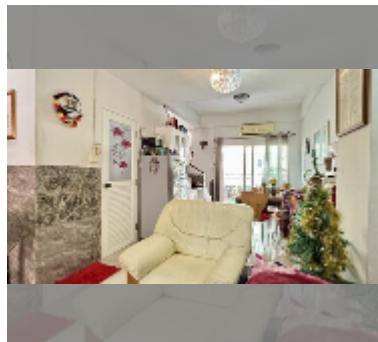

## House For sale 2 bedroom 68 m<sup>2</sup> with land 78 m<sup>2</sup> , Pattaya

**฿ 2,200,000**

**UNIT PARAMETERS:**

UID	HS-5391
type	2 bedroom
size	68 m <sup>2</sup>
view	city view
floors	2
quality	good

equipment: furniture, kitchen appliances, air conditioner, television, refrigerator

**PROJECT PARAMETERS:**

[details](#)