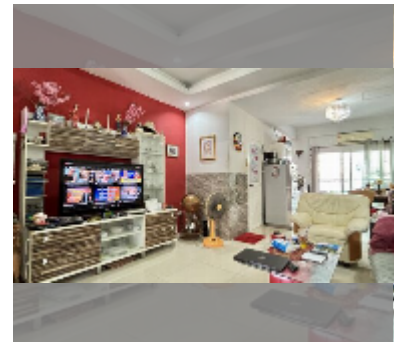

House For sale 2 bedroom 68 m² with land 78 m² , Pattaya

฿ 2,200,000

UNIT PARAMETERS:

UID	HS-5391
type	2 bedroom
size	68 m²
view	city view
floors	2
quality	good

equipment: furniture, kitchen appliances, air conditioner, television, refrigerator

PROJECT PARAMETERS: