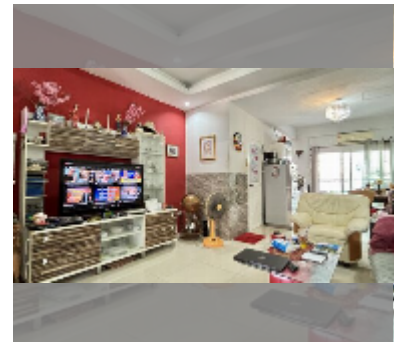

## House For sale 2 bedroom 68 m<sup>2</sup> with land 78 m<sup>2</sup> , Pattaya

**฿ 2,200,000**

**UNIT PARAMETERS:**

UID	HS-5391
type	2 bedroom
size	68 m <sup>2</sup>
view	city view
floors	2
quality	good

equipment: furniture, kitchen appliances, air conditioner, television, refrigerator

**PROJECT PARAMETERS:**

[details](#)