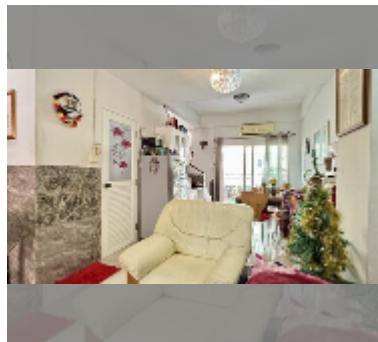

House For sale 2 bedroom 68 m² with land 78 m² , Pattaya

฿ 2,200,000

UNIT PARAMETERS:

UID	HS-5391
type	2 bedroom
size	68 m²
view	city view
floors	2
quality	good

equipment: furniture, kitchen appliances, air conditioner, television, refrigerator

PROJECT PARAMETERS: