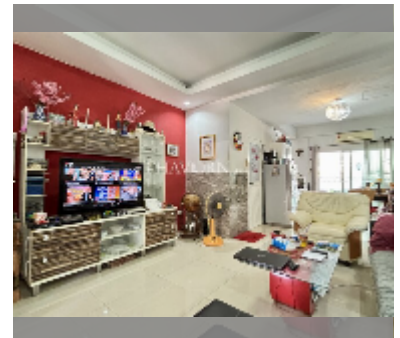

House For sale 2 bedroom 68 m² with land 78 m² , Pattaya

฿ 2,200,000

UNIT PARAMETERS:

UID	HS-5391
type	2 bedroom
size	68 m²
view	city view
floors	2
quality	good

equipment: furniture, kitchen appliances, air conditioner, television, refrigerator

PROJECT PARAMETERS: