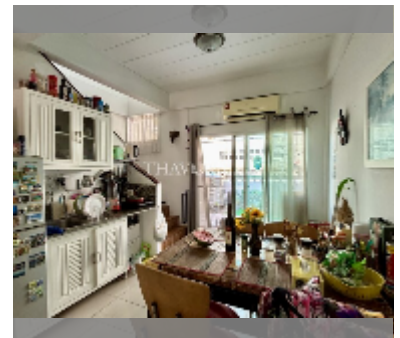

House For sale 2 bedroom 68 m² with land 78 m² , Pattaya

฿ 2,200,000

UNIT PARAMETERS:

UID	HS-5391
type	2 bedroom
size	68 m²
view	city view
floors	2
quality	good

equipment: furniture, kitchen appliances, air conditioner, television, refrigerator

PROJECT PARAMETERS: