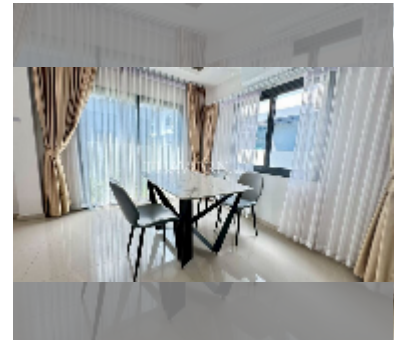

House For sale 3 bedroom 150 m² with land 172 m² in Patta Define, Pattaya

฿ 4,190,000

UNIT PARAMETERS:

UID	HS-5388
type	3 bedroom
size	150 m ²
view	city view
floors	2

VILLAGE PARAMETERS:

district	East Pattaya
buildings	59
built in	2022
maintenance	฿ 72,240/year