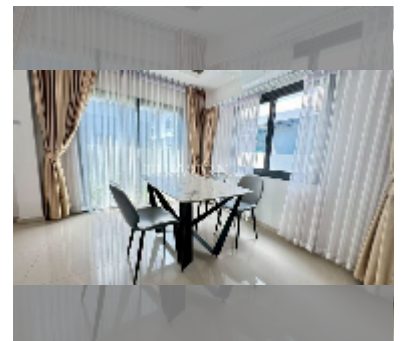

House For sale 3 bedroom 150 m² with land 172 m² in Patta Define, Pattaya

฿ 4,190,000

UNIT PARAMETERS:

UID	HS-5388
type	3 bedroom
size	150 m²
view	city view
floors	2

VILLAGE PARAMETERS:

district	East Pattaya
buildings	59
built in	2022
maintenance	฿ 72,240/year