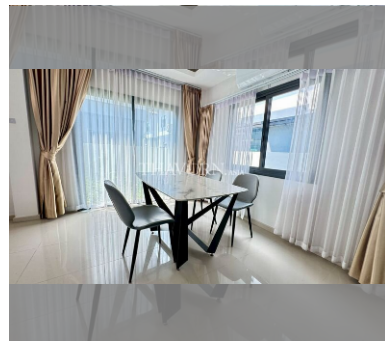

House For sale 3 bedroom 150 m² with land 172 m² in Patta Define, Pattaya

฿ 4,190,000

UNIT PARAMETERS:

UID	HS-5388
type	3 bedroom
size	150 m²
floors	2
view	city view
quality	not chosen

VILLAGE PARAMETERS:

district	East Pattaya
buildings	59
built in	2022