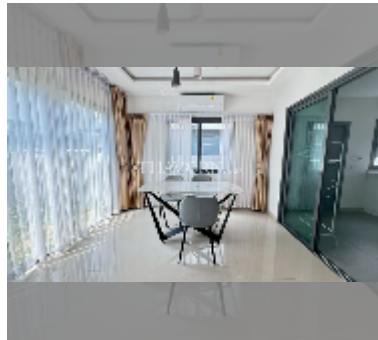

House For sale 3 bedroom 150 m² with land 172 m² in Patta Define, Pattaya

฿ 4,190,000

UNIT PARAMETERS:

UID	HS-5388
type	3 bedroom
size	150 m ²
view	city view
floors	2

VILLAGE PARAMETERS:

district	East Pattaya
buildings	59
built in	2022
maintenance	฿ 72,240/year