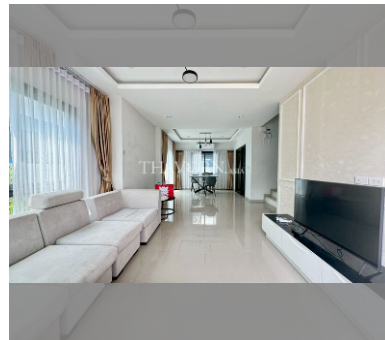

House For sale 3 bedroom 150 m² with land 172 m² in Patta Define, Pattaya

฿ 4,190,000

UNIT PARAMETERS:

UID	HS-5388
type	3 bedroom
size	150 m²
floors	2
view	city view
quality	not chosen

VILLAGE PARAMETERS:

district	East Pattaya
buildings	59
built in	2022