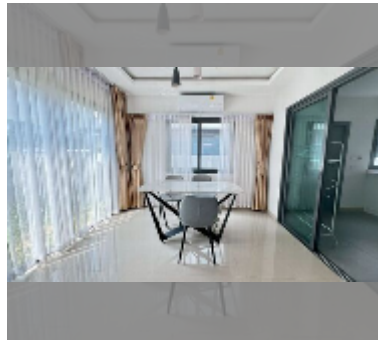

House For sale 3 bedroom 150 m² with land 172 m² in Patta Define, Pattaya

฿ 4,190,000

UNIT PARAMETERS:

UID	HS-5388
type	3 bedroom
size	150 m²
view	city view
floors	2

VILLAGE PARAMETERS:

district	East Pattaya
buildings	59
built in	2022
maintenance	฿ 72,240/year