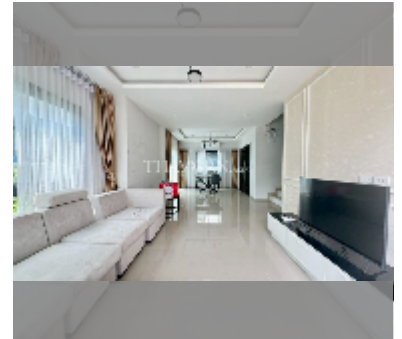

House For sale 3 bedroom 150 m² with land 172 m² in Patta Define, Pattaya

฿ 4,190,000

UNIT PARAMETERS:

| | |
|--------|--------------------|
| UID | HS-5388 |
| type | 3 bedroom |
| size | 150 m ² |
| view | city view |
| floors | 2 |