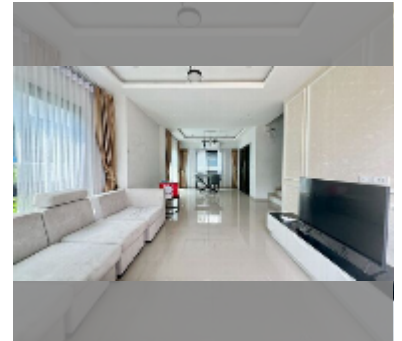

House For sale 3 bedroom 150 m² with land 172 m² in Patta Define, Pattaya

฿ 4,190,000

UNIT PARAMETERS:

UID	HS-5388
type	3 bedroom
size	150 m ²
view	city view
floors	2

VILLAGE PARAMETERS:

district	East Pattaya
buildings	59
built in	2022
maintenance	฿ 72,240/year