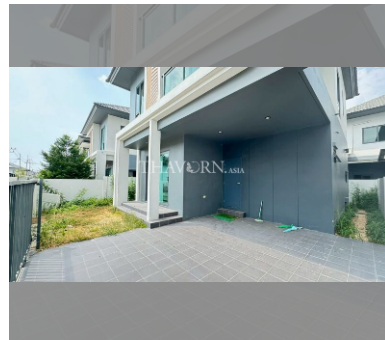

House For sale 3 bedroom 150 m² with land 172 m² in Patta Define, Pattaya

฿ 4,190,000

UNIT PARAMETERS:

UID	HS-5388
type	3 bedroom
size	150 m ²
floors	2
view	city view
quality	not chosen

VILLAGE PARAMETERS:

district	East Pattaya
buildings	59
built in	2022

details