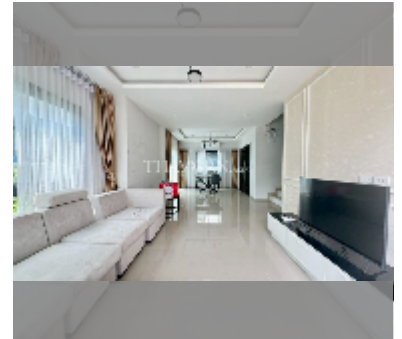

House For sale 3 bedroom 150 m² with land 172 m² in Patta Define, Pattaya

฿ 4,190,000

UNIT PARAMETERS:

UID	HS-5388
type	3 bedroom
size	150 m ²
view	city view
floors	2

VILLAGE PARAMETERS:

district	East Pattaya
buildings	59
built in	2022
maintenance	฿ 72,240/year