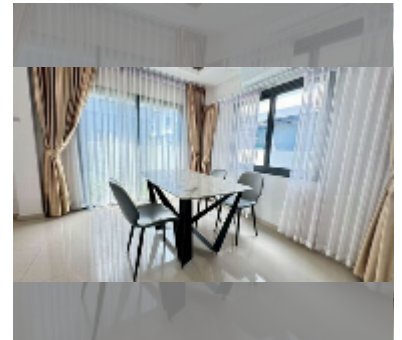

House For sale 3 bedroom 150 m² with land 172 m² in Patta Define, Pattaya

฿ 4,190,000

UNIT PARAMETERS:

UID	HS-5388
type	3 bedroom
size	150 m ²
view	city view
floors	2

VILLAGE PARAMETERS:

district	East Pattaya
buildings	59
built in	2022
maintenance	฿ 72,240/year