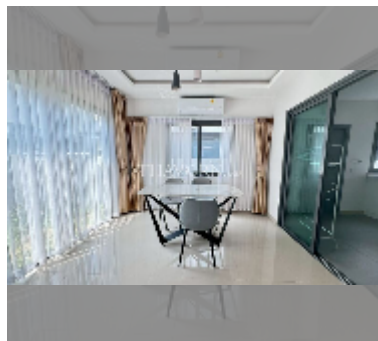

House For sale 3 bedroom 150 m² with land 172 m² in Patta Define, Pattaya

฿ 4,190,000

UNIT PARAMETERS:

UID	HS-5388
type	3 bedroom
size	150 m²
view	city view
floors	2

VILLAGE PARAMETERS:

district	East Pattaya
buildings	59
built in	2022
maintenance	฿ 72,240/year