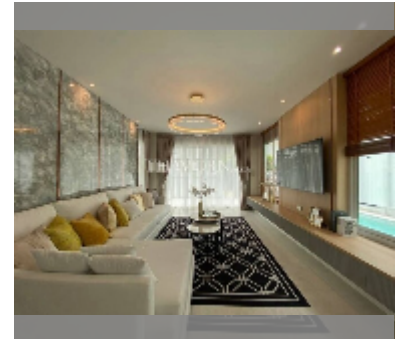

House For sale 4 bedroom 226 m² with land 268 m² in The Villas Rachawadee, Pattaya

฿ 10,900,000

UNIT PARAMETERS:

UID	HS-5387
type	4 bedroom
size	226 m²
view	pool view
floors	2
quality	good
equipment: furniture, air conditioner, television	

VILLAGE PARAMETERS:

district	East Pattaya