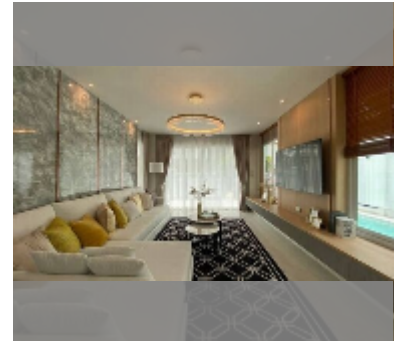

House For sale 4 bedroom 226 m² with land 268 m² in The Villas Rachawadee, Pattaya

฿ 10,900,000

UNIT PARAMETERS:

UID	HS-5387
type	4 bedroom
size	226 m²
view	pool view
floors	2
quality	good
equipment: furniture, air conditioner, television	

VILLAGE PARAMETERS:

district	East Pattaya