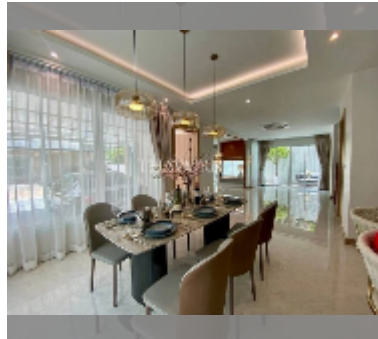

House For sale 4 bedroom 226 m² with land 268 m² in The Villas Rachawadee, Pattaya

฿ 10,900,000

UNIT PARAMETERS:

UID	HS-5387
type	4 bedroom
size	226 m²
view	pool view
floors	2
quality	good
equipment: furniture, air conditioner, television	

VILLAGE PARAMETERS:

district	East Pattaya