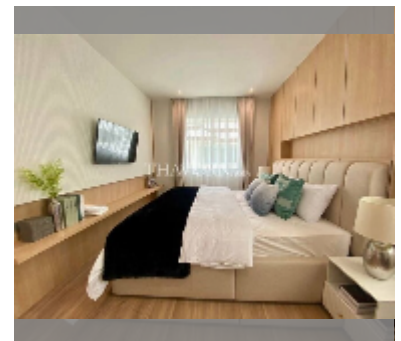

House For sale 4 bedroom 226 m² with land 268 m² in The Villas Rachawadee, Pattaya

฿ 10,900,000

UNIT PARAMETERS:

UID	HS-5387
type	4 bedroom
size	226 m²
view	pool view
floors	2
quality	good
equipment: furniture, air conditioner, television	

VILLAGE PARAMETERS:

district	East Pattaya