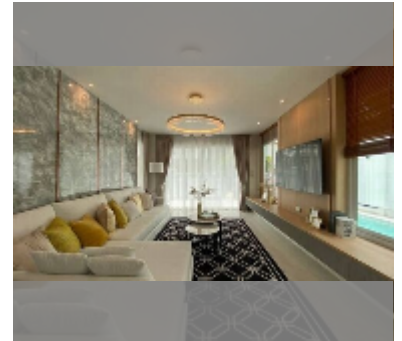

House For sale 4 bedroom 226 m² with land 268 m² in The Villas Rachawadee, Pattaya

฿ 10,900,000

UNIT PARAMETERS:

UID	HS-5387
type	4 bedroom
size	226 m²
view	pool view
floors	2
quality	good
equipment: furniture, air conditioner, television	

VILLAGE PARAMETERS:

district	East Pattaya